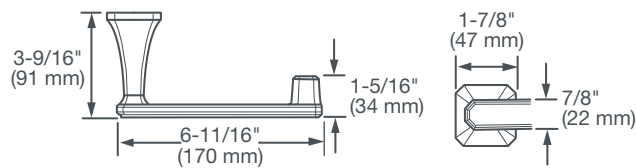

DXV BELSHIRE™

TISSUE HOLDER

- Elegant and sophisticated design inspired by the columns, interiors and decorative motifs of the Art-Deco movement
- Metal construction
- Concealed mounting
- Includes assembly hardware

DESCRIPTION
Tissue Holder

PRODUCT NUMBER
D35170235.XXX

AVAILABLE FINISHES

Polished Chrome	100
Brushed Nickel	144
Platinum Nickel	150
Satin Brass	427

FINISH CODE

IMPORTANT: These measurements are subject to change or cancellation. No responsibility is assumed for use of superseded or voided pages.