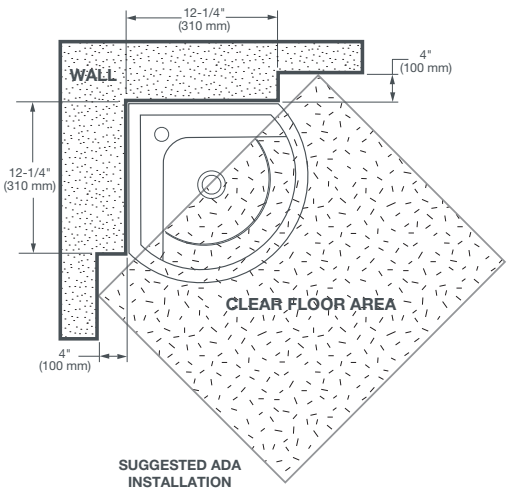

DIMENSIONS

NOMINAL DIMENSIONS

17" x 17" x 5-9/16" (430 x 430 x 141 mm)

BOWL INSIDE DIMENSIONS

13-1/4" (336 mm) wide

9-1/4" (235 mm) front to back

4-1/4" (108 mm) depth

COLORS/FINISHES

Canvas White (415)

COMPLIANCE CERTIFICATIONS

Meets or Exceeds ASME A112.19.2/CSA B45.1

ROUGH IN DIAGRAM SHOWN
ON NEXT PAGE

SEAGRAM[®]

SMALL WALL-HUNG LAVATORY

NOTES:

Dimensions shown for location supplies and "P" trap are suggested. Provide suitable reinforcement for all wall supports. Slab/pedestal anchors and mounting features to be furnished by others. Fittings not included with fixture and must be ordered separately. Installation Instructions supplied with lavatory.

IMPORTANT:

Dimensions of fixtures are nominal and may vary within the range of tolerance established by ANSI standards. These measurements are subject to change or cancellation. No responsibility is assumed for use of superseded or voided pages.