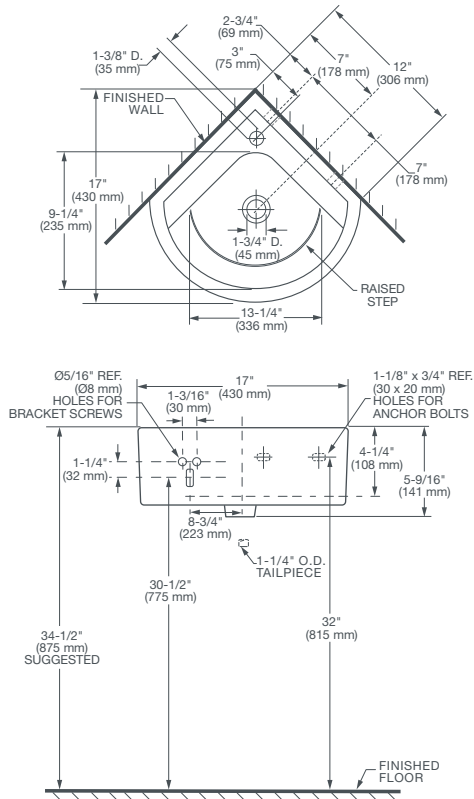

DIMENSIONS

NOMINAL DIMENSIONS

17" x 17" x 5-9/16" (430 x 430 x 141 mm)

BOWL INSIDE DIMENSIONS

13-1/4" (336 mm) wide

9-1/4" (235 mm) front to back

4-1/4" (108 mm) depth

COLORS/FINISHES

Canvas White (415)

COMPLIANCE CERTIFICATIONS

Meets or Exceeds ASME A112.19.2/CSA B45.1

ROUGH IN DIAGRAM SHOWN
ON NEXT PAGE

SEAGRAM[®]

SMALL WALL-HUNG LAVATORY

NOTES:

Dimensions shown for location supplies and "P" trap are suggested. Provide suitable reinforcement for all wall supports. Slab/pedestal anchors and mounting features to be furnished by others. Fittings not included with fixture and must be ordered separately. Installation Instructions supplied with lavatory.

IMPORTANT:

Dimensions of fixtures are nominal and may vary within the range of tolerance established by ANSI standards. These measurements are subject to change or cancellation. No responsibility is assumed for use of superseded or voided pages.