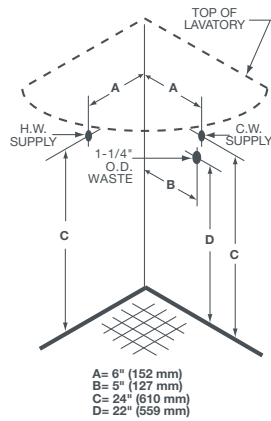

DIMENSIONS

NOMINAL DIMENSIONS

17" x 17" x 5-9/16" (430 x 430 x 141 mm)

BOWL INSIDE DIMENSIONS

13-1/4" (336 mm) wide

9-1/4" (235 mm) front to back

4-1/4" (108 mm) depth

COLORS/FINISHES

Canvas White (415)

COMPLIANCE CERTIFICATIONS

Meets or Exceeds ASME A112.19.2/CSA B45.1

ROUGH IN DIAGRAM SHOWN
ON NEXT PAGE

SEAGRAM[®]

SMALL WALL-HUNG LAVATORY

NOTES:

Dimensions shown for location supplies and "P" trap are suggested. Provide suitable reinforcement for all wall supports. Slab/pedestal anchors and mounting features to be furnished by others. Fittings not included with fixture and must be ordered separately. Installation Instructions supplied with lavatory.

IMPORTANT:

Dimensions of fixtures are nominal and may vary within the range of tolerance established by ANSI standards. These measurements are subject to change or cancellation. No responsibility is assumed for use of superseded or voided pages.