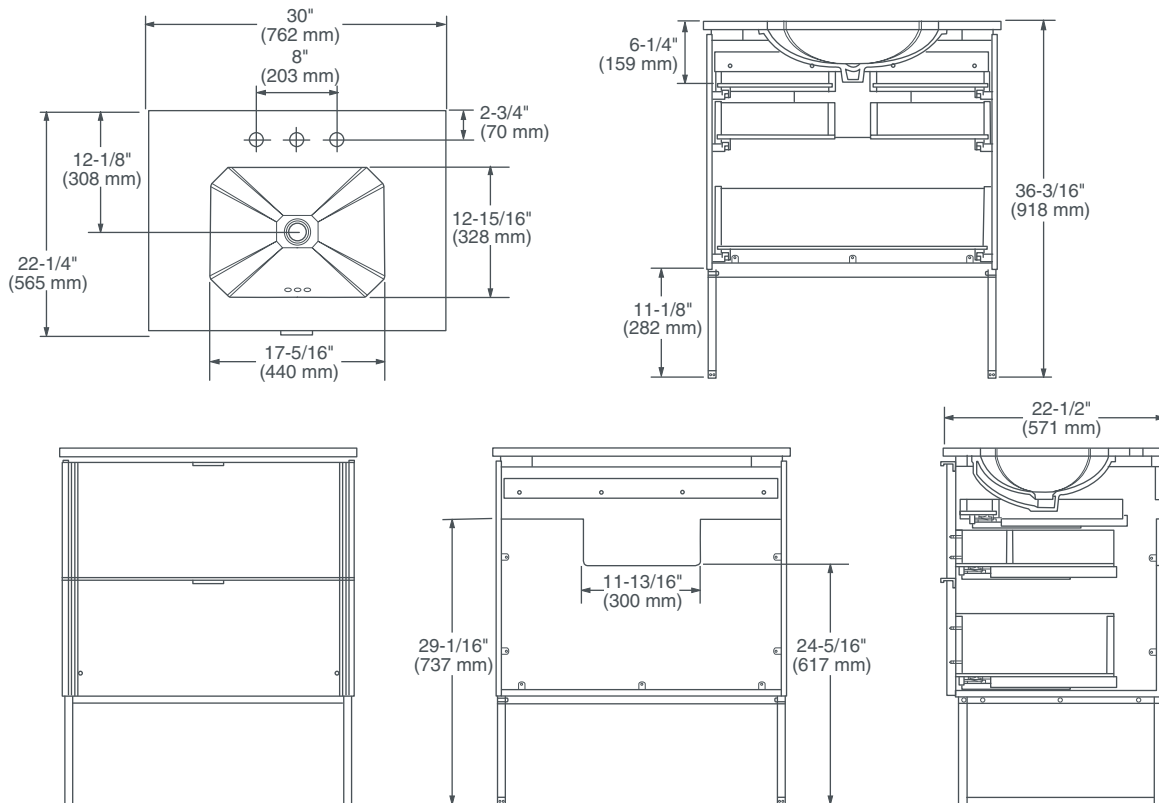

DXV BELSHIRE™

NATURAL OAK VANITY

D19085030.414

FEATURES

- Space-saving design offers a clean, streamlined look
- Two drawer design provides ample storage options
- Slow close hardware
- Metal drawer pulls included
- Oak veneered Medium-density fiberboard (MDF) material with inlays
- Belshire vanity top, Vanity legs and under counter sink are required to complete set.
- Vanity top and vanity legs not included
- Includes mounting brackets

DIMENSIONS

NOMINAL DIMENSIONS

30" x 22" x 36" (762 x 559 x 914 mm)

COLORS/FINISHES

Natural Oak (414), Carrara Marble (550), Platinum Nickel (150)

REQUIRED COMPONENTS

- D19090000.550** Belshire 30" marble vanity top - no hole
D19090003.550 Belshire 30" marble vanity top - 3 hole
D19087000.150 Belshire vanity legs - Platinum Nickel
D20205000.415 Belshire rectangle under counter sink

ROUGH IN DIAGRAM SHOWN
ON NEXT PAGE

DXV BELSHIRE™

NATURAL OAK VANITY

NOTES:

Fittings not included with fixture and must be ordered separately.

Installation Instructions supplied with lavatory.

IMPORTANT:

Dimensions of fixtures are nominal and may vary within the range of tolerance established by ANSI standards.

These measurements are subject to change or cancellation. No responsibility is assumed for use of superseded or voided pages.

PART OF LIXIL