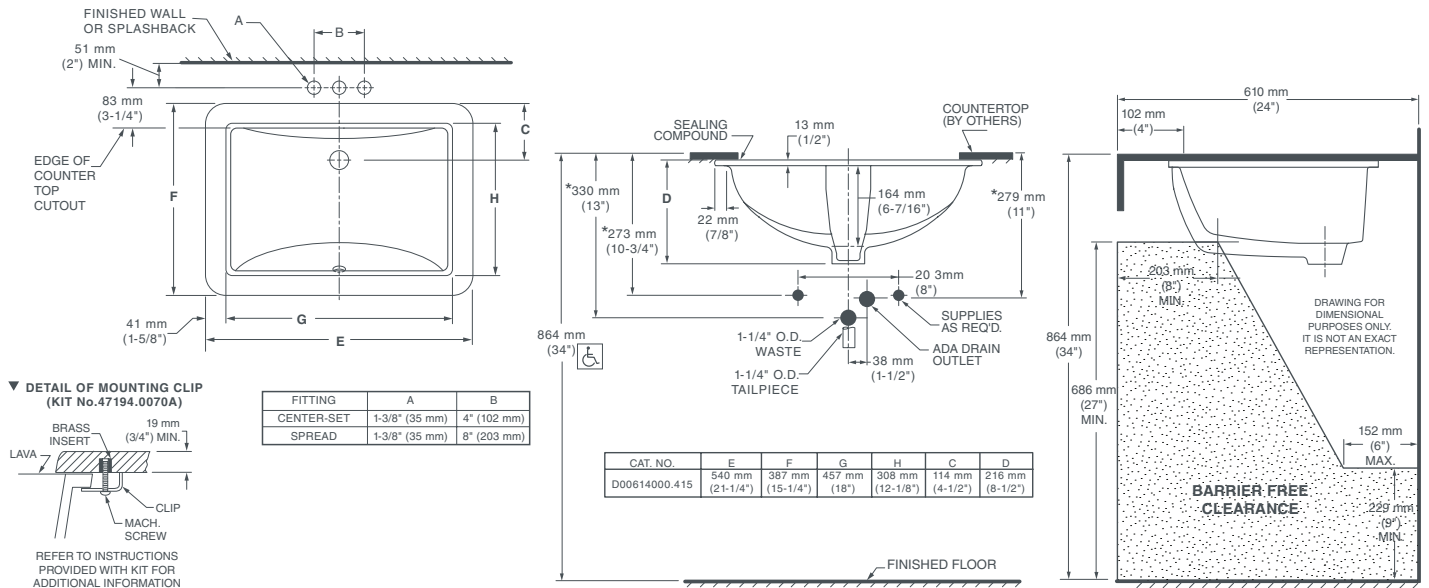

WEBSTER[®]

RECTANGLE UNDER COUNTER LAVATORY*

D00614000.415

FEATURES

- Vitreous china
- Front overflow
- Unglazed rim
- Supplied with mounting kit and template

DIMENSIONS

NOMINAL DIMENSIONS

21-1/4" x 15-1/4" (540 x 387 mm)

BOWL INSIDE DIMENSIONS

18" (457 mm) wide
12-1/8" (308 mm) front to back
6-7/16" (164 mm) depth

COLORS/FINISHES

Canvas White (415)

COMPLIANCE CERTIFICATIONS

Meets or Exceeds ASME A112.19.2/CSA B45.1

Meets the Americans with Disabilities Act Guidelines and ANSI A117.1 Requirements for Accessible and Usable Building Facilities-Check Local Codes.

ROUGH IN DIAGRAM SHOWN
ON NEXT PAGE

* Suitable for commercial and residential installations.

WEBSTER[®] RECTANGLE UNDER COUNTER LAVATORY*

* Suitable for commercial and residential installations.

NOTES:

Dimensions shown for location supplies and "P" trap are suggested. Provide suitable reinforcement for all wall supports. Slab/pedestal anchors and mounting features to be furnished by others. Fittings not included with fixture and must be ordered separately. Installation Instructions supplied with lavatory.

IMPORTANT:

Dimensions of fixtures are nominal and may vary within the range of tolerance established by ANSI standards. These measurements are subject to change or cancellation. No responsibility is assumed for use of superseded or voided pages.