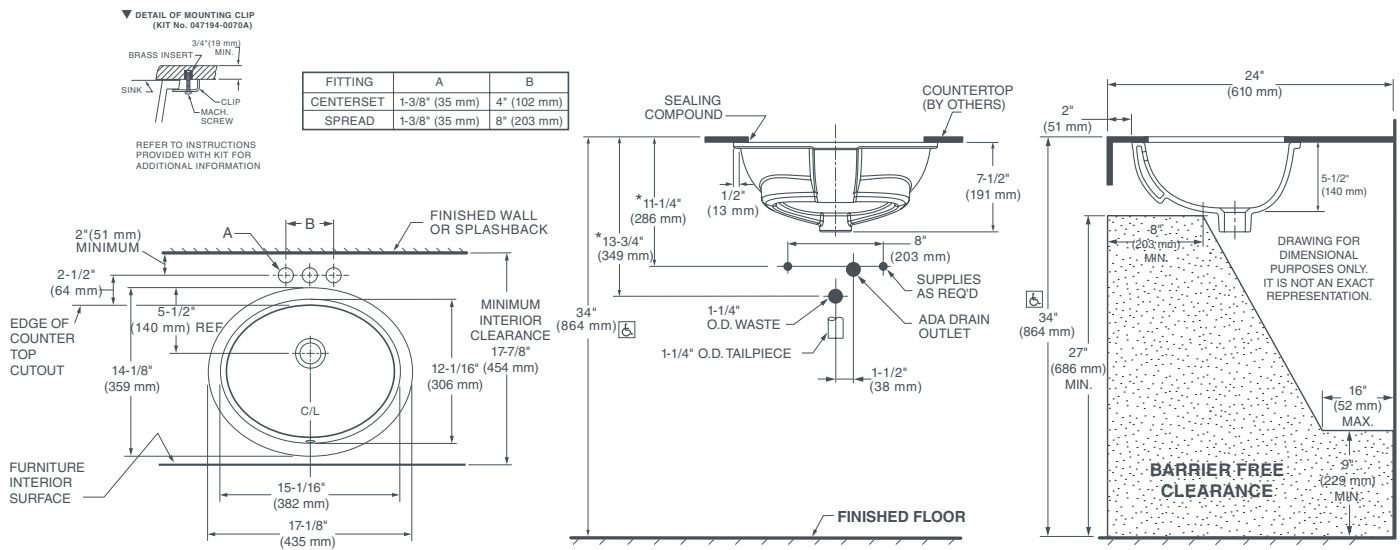

BOWEN®

UNDER COUNTER LAVATORY

* Suitable for commercial and residential installations.

NOTES:

Dimensions shown for location supplies and "P" trap are suggested. Provide suitable reinforcement for all wall supports. Slab/pedestal anchors and mounting features to be furnished by others. Fittings not included with fixture and must be ordered separately. Installation Instructions supplied with lavatory.

IMPORTANT:

Dimensions of fixtures are nominal and may vary within the range of tolerance established by ANSI standards. These measurements are subject to change or cancellation. No responsibility is assumed for use of superseded or voided pages.