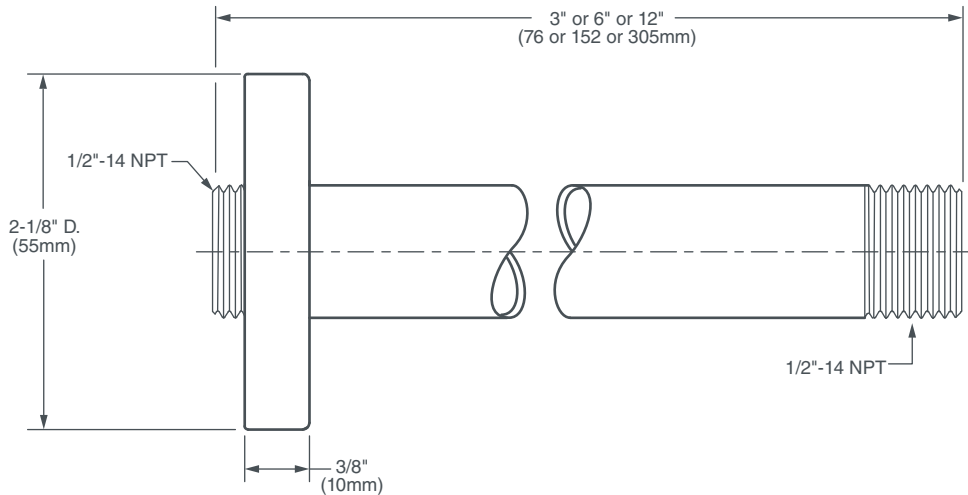

AMERICAN STANDARD

CEILING MOUNT SHOWER ARM

- 1/2" NPT
- Brass construction
- Compatible with all showerheads

AVAILABLE FINISHES

Polished Chrome
Brushed Nickel
Platinum Nickel

FINISH CODE

100
144
150

DESCRIPTION

6" Shower Arm
12" Shower Arm

PRODUCT NUMBER

D35702306.XXX
D35702312.XXX

IMPORTANT: These measurements are subject to change or cancellation.
No responsibility is assumed for use of superseded or voided pages.