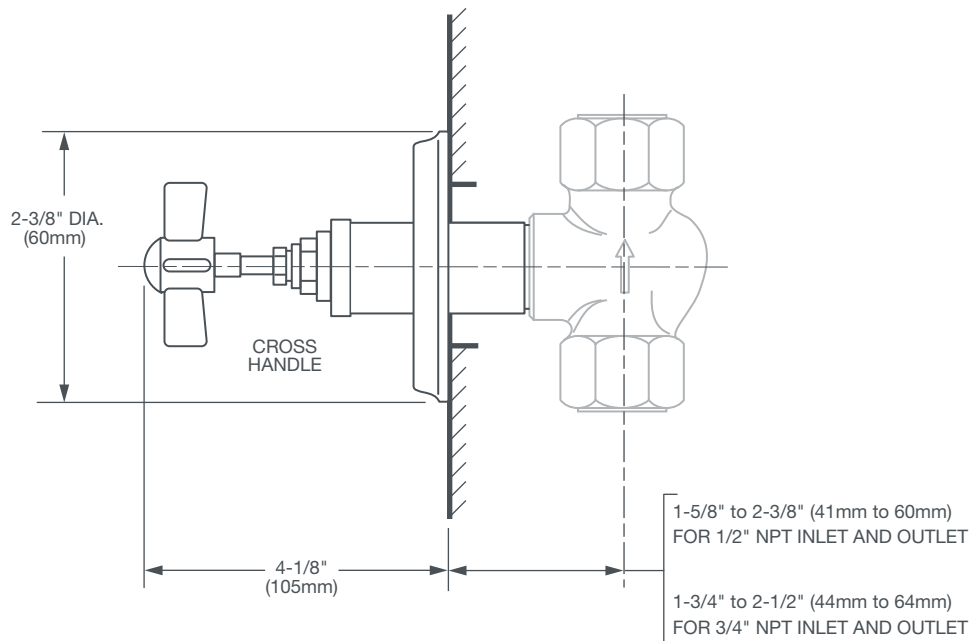

AMERICAN STANDARD

LANDFAIR™

1/2" OR 3/4" WALL VALVE TRIM

- Cast brass valve
- Controls on/off and volume functions for a single shower component in a shower system
- 1/2" and 3/4" NPT available
- Porcelain and metal handle buttons included

CODES AND STANDARDS

Meets or Exceeds ASME A112.18.1/CSA B125.1

AVAILABLE FINISHES

- Polished Chrome
- Platinum Nickel
- Carbon Bronze

FINISH CODE

- 100
- 150
- 110

DESCRIPTION

- Wall Valve Trim
- Cross Handle
- 1/2" Wall Rough Valve
- 3/4" Wall Rough Valve

PRODUCT NUMBER

- D35107740.XXX
- D35000710.191
- D35000700.191

IMPORTANT: These measurements are subject to change or cancellation. No responsibility is assumed for use of superseded or voided pages.

Meets the Americans with Disabilities Act Guidelines and ANSI A117.1 Requirements for the physically challenged.