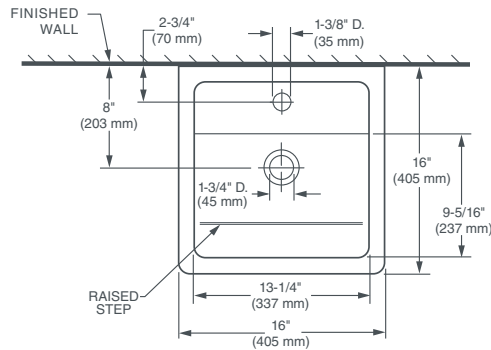

SEAGRAM™

SQUARE PEDESTAL LAVATORY

FEATURES

- Fine fire clay construction
- Designed for small and unique spaces
- Includes overflow

DIMENSIONS

NOMINAL DIMENSIONS

16" x 16" x 36" (406 x 406 x 915 mm)

BOWL INSIDE DIMENSIONS

13-1/4" (337 mm) wide

9-5/16" (237 mm) front to back

4-5/8" (117 mm) depth

COLORS/FINISHES

Canvas White (415)

KIT COMPONENTS

D20025001.415 Lavatory - Center Hole

D21025000.415 Pedestal Base Only

7301531-100.0070A Pedestal Lavatory Mounting Kit

COMPLIANCE CERTIFICATIONS

Meets or Exceeds ASME A112.19.2/CSA B45.1

NOTES:

Dimensions shown for location supplies and "P" trap are suggested. Provide suitable reinforcement for all wall supports. Slab/pedestal anchors and mounting features to be furnished by others.

Fittings not included with fixture and must be ordered separately.

Installation Instructions supplied with lavatory.

IMPORTANT:

Dimensions of fixtures are nominal and may vary within the range of tolerance established by ANSI standards.