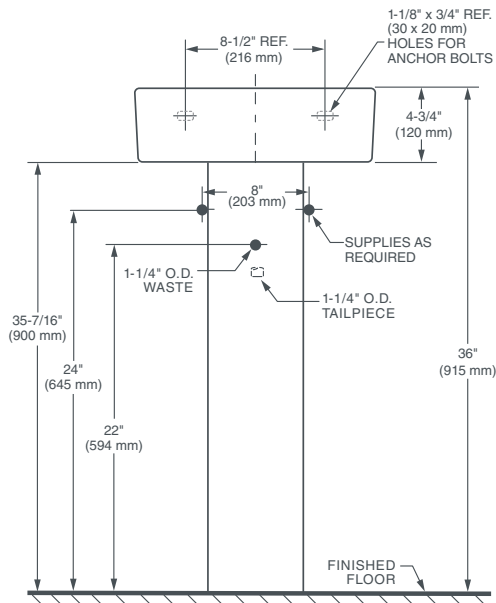

SEAGRAM™

SQUARE PEDESTAL LAVATORY

FEATURES

- Fine fire clay construction
- Designed for small and unique spaces
- Includes overflow

DIMENSIONS

NOMINAL DIMENSIONS

16" x 16" x 36" (406 x 406 x 915 mm)

BOWL INSIDE DIMENSIONS

13-1/4" (337 mm) wide

9-5/16" (237 mm) front to back

4-5/8" (117 mm) depth

COLORS/FINISHES

Canvas White (415)

KIT COMPONENTS

D20025001.415 Lavatory - Center Hole

D21025000.415 Pedestal Base Only

7301531-100.0070A Pedestal Lavatory Mounting Kit

COMPLIANCE CERTIFICATIONS

Meets or Exceeds ASME A112.19.2/CSA B45.1

NOTES:

Dimensions shown for location supplies and "P" trap are suggested. Provide suitable reinforcement for all wall supports. Slab/pedestal anchors and mounting features to be furnished by others.

Fittings not included with fixture and must be ordered separately.

Installation Instructions supplied with lavatory.

IMPORTANT:

Dimensions of fixtures are nominal and may vary within the range of tolerance established by ANSI standards.