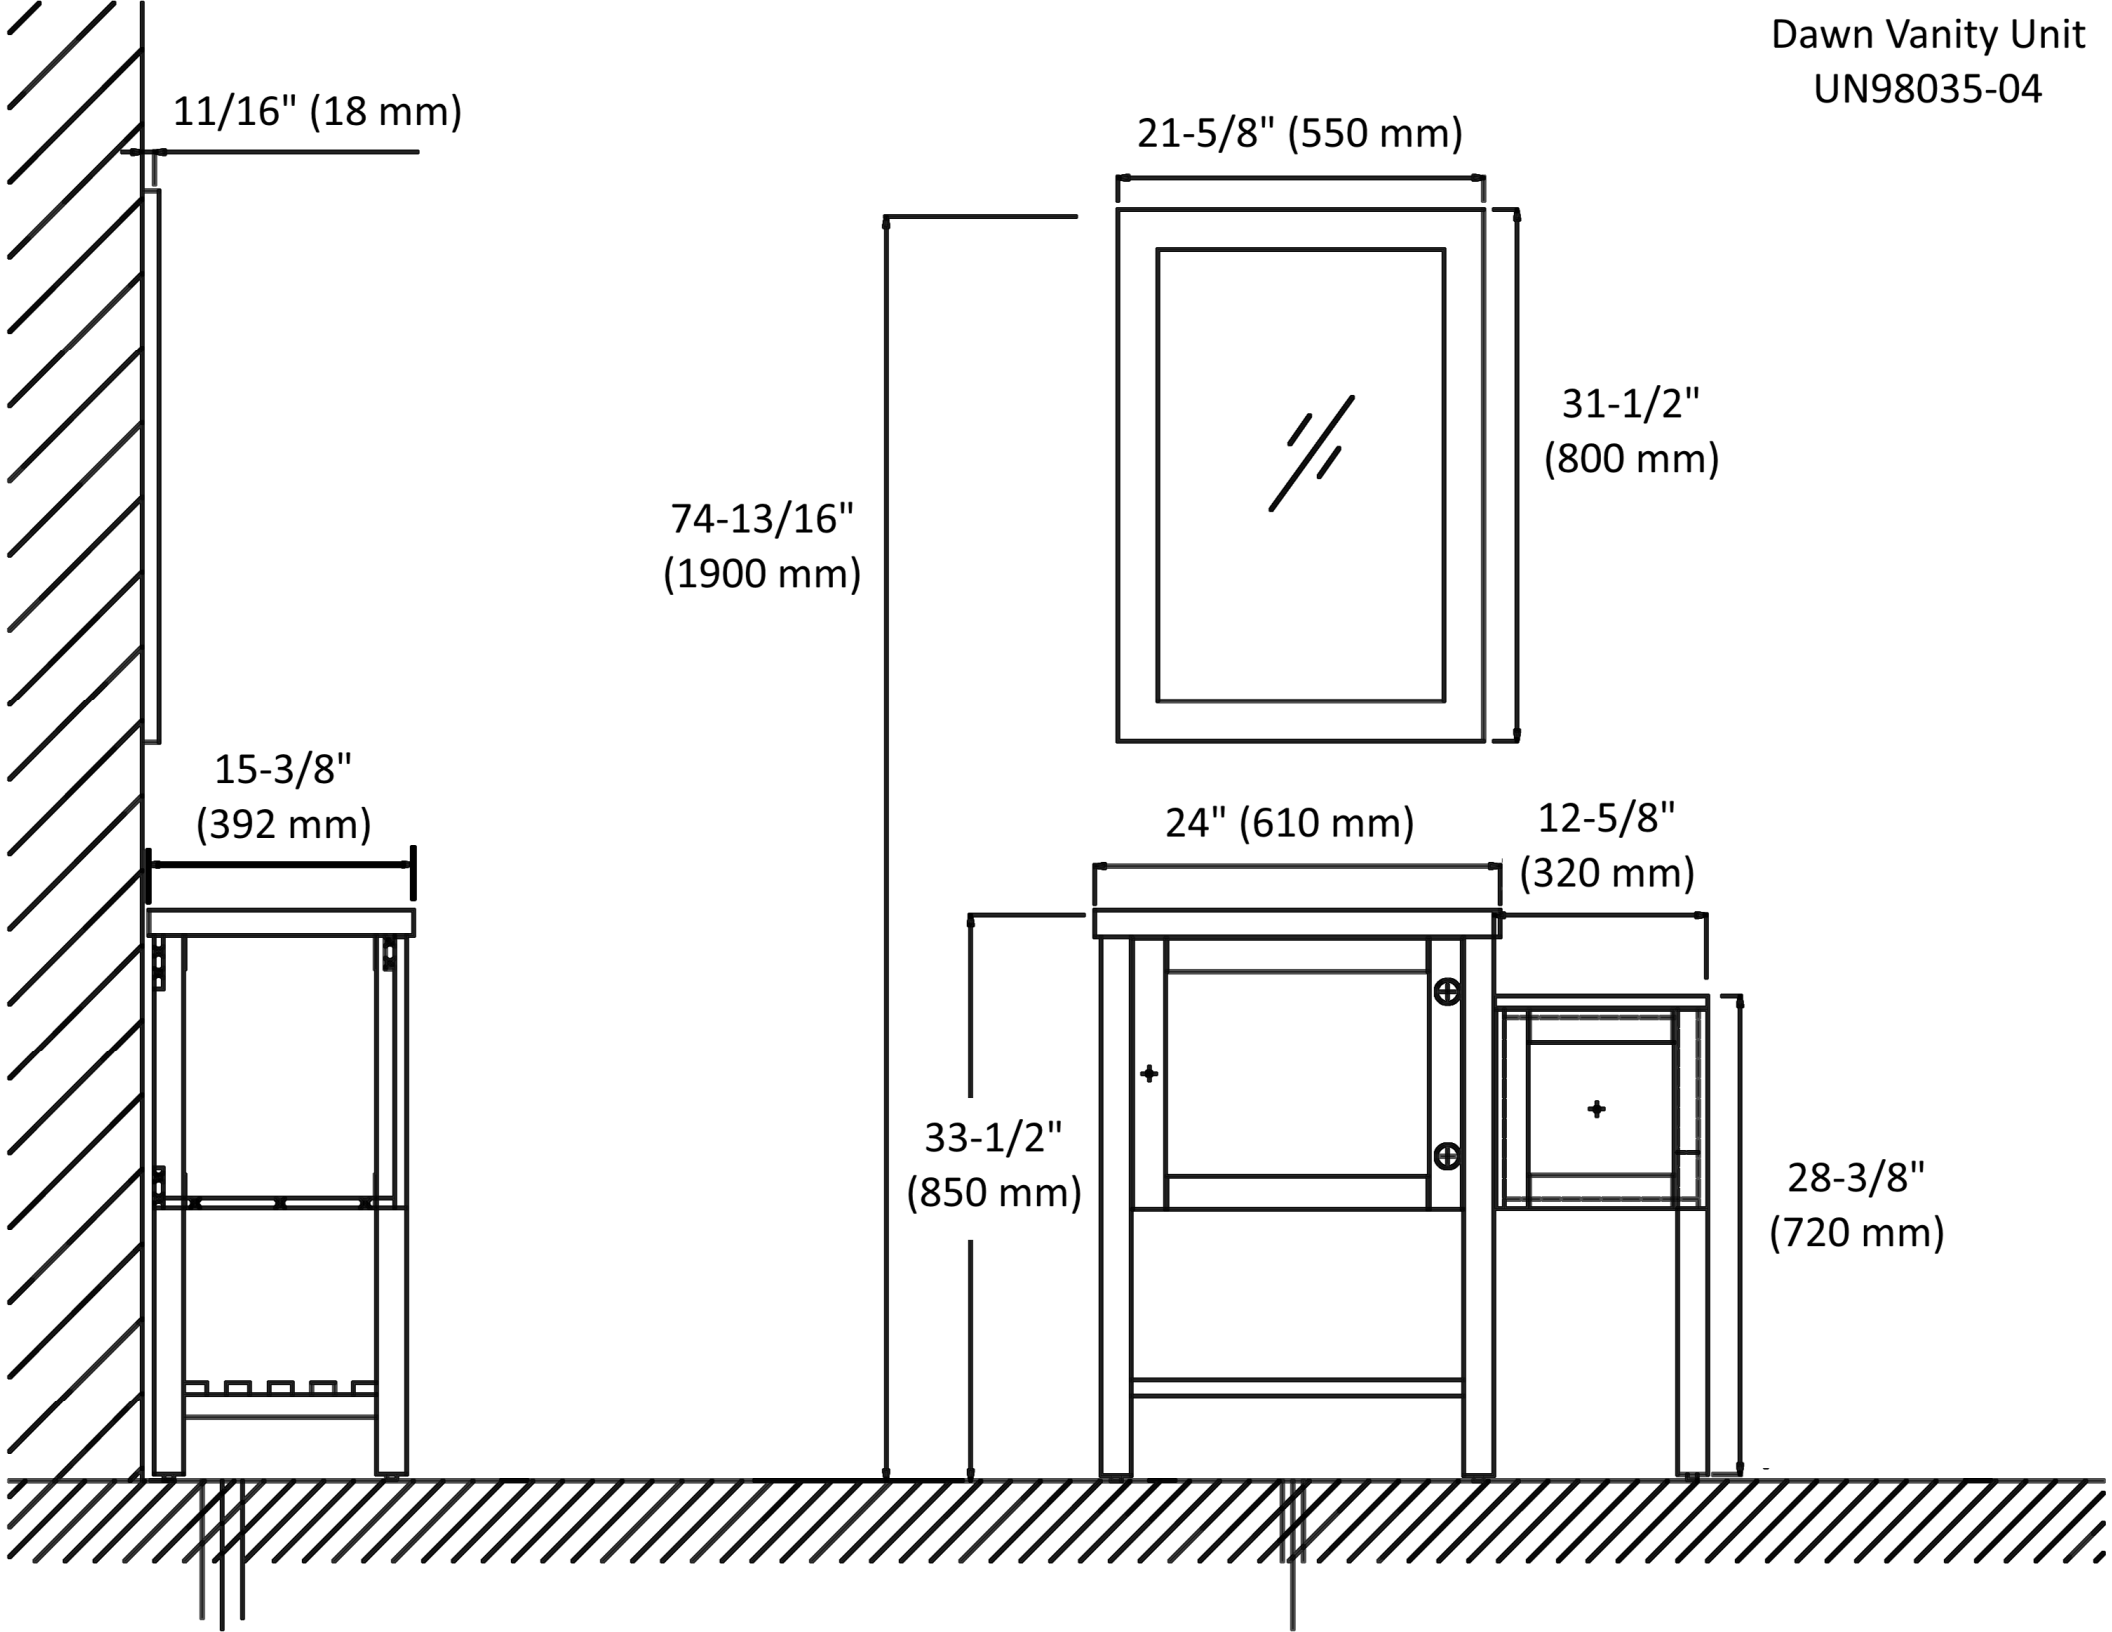

Dawn Vanity Unit
UN98035-04

11/16" (18 mm)

21-5/8" (550 mm)

74-13/16"
(1900 mm)

31-1/2"
(800 mm)

15-3/8"
(392 mm)

24" (610 mm)

12-5/8"
(320 mm)

33-1/2"
(850 mm)

28-3/8"
(720 mm)