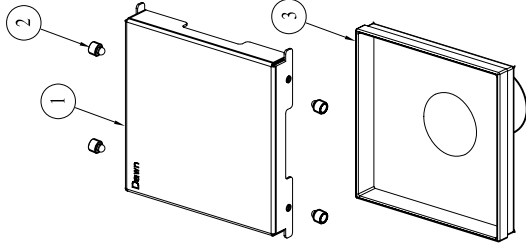

SECTION A-A

Volga River series

NO	DESCRIPTION	QTY	MATERIAL	SIZE
1	Shower drain cover	1	SUS304	5"X5"X $\frac{3}{4}$ "(18G)
2	plastic connectors	4	PP	$\phi\frac{3}{8}$ "X $\frac{9}{16}$ "
3	Shower drain stand	1	SUS304	$5\frac{1}{2}$ "X $5\frac{1}{2}$ "X $\frac{3}{32}$ "(18G)

Kaiping Dawn Plumbing Products, Inc

Type:	Shower Square drain	Material:	SUS304
Model:	SVA050504	Feature:	18/8 Chrome-Nickel
Size/Overall:			Polished, Stain Finish
Scale:			
Design:	Ming		
Drawn:	YANG		
Date:	2014-12-27	Logo:	<i>Dawn</i> _ laser-etching
Manufacture Date:		Approved:	