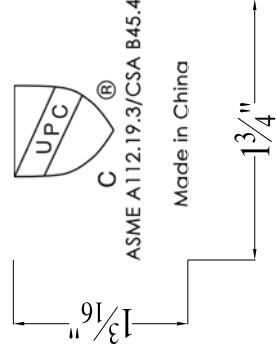

SECTION A-A

Amazon Riuier serie

NO	DESCRIPTION	QTY	MATERIAL	SIZE
1	Shower drain cover	1	SUS304	5'X5'X3/64"
2	Shower drain stand	1	SUS304	5 3/32'X5 3/32'X2"

Kaiping Dawn Plumbing Products, Inc

Type:	Shower drain	Material:	SUS304
Model:	SAN050504	Feature:	18/8 Chrome-Nickel Polished, Stain Finish
Size/Overall:			
Scale:			
Design:	Ming		
Drawn:	YANG		
Date:	2014-08-27	Logo:	Dawn _ laser-etching
Manufacture Date:		Approved:	