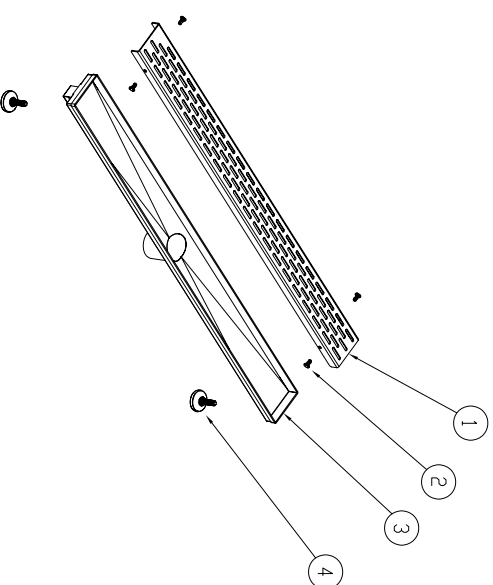

SECTION A-A

Yangtze River series

NO	DESCRIPTION	QTY	MATERIAL	SIZE
1	Linear drain cover	1	SUS304	31 3/4" x 2 3/4" x 3 1/4" (14G)
2	plastic connectors	4	PP	ø 3/8" x 9/16"
3	Linear drain stand	1	SUS304	32" x 3" x 3 3/8" (18G)
4	mounting brackets	2	composite material	ø 1 7/8" x 1 1/8"

Kaiping Dawn Plumbing Products, Inc

Type:	Linear drain	Material:	SUS304
Model:	LYE320304	Feature:	18/8 Chrome-Nickel
Size/Overall:			Polished, Stain Finish
Scale:			
Design:	Ming		
Drawn:	Pu		
Date:	2014-03-27	Logo:	<i>Dawn</i> - laser-etching
Manufacture Date:		Approved:	