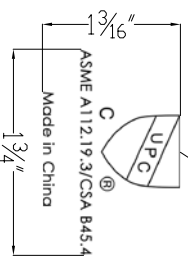

SECTION A-A

Yangtze River series

NO	DESCRIPTION	QTY	MATERIAL	SIZE
1	Linear drain cover	1	SUS304	31 3/4" x 2 3/4" x 3 1/4" (14G)
2	plastic connectors	4	PP	ø 3/8" x 9/16"
3	Linear drain stand	1	SUS304	32" x 3" x 3 3/8" (18G)
4	mounting brackets	2	composite material	ø 1 7/8" x 1 1/8"

Kaiping Dawn Plumbing Products, Inc

Type:	Linear drain	Material:	SUS304
Model:	LYE320304	Feature:	18/8 Chrome-Nickel
Size/Overall:			Polished, Stain Finish
Scale:			
Design:	Ming		
Drawn:	Pu		
Date:	2014-03-27	Logo:	<i>Dawn</i> - laser-etching
Manufacture Date:		Approved:	