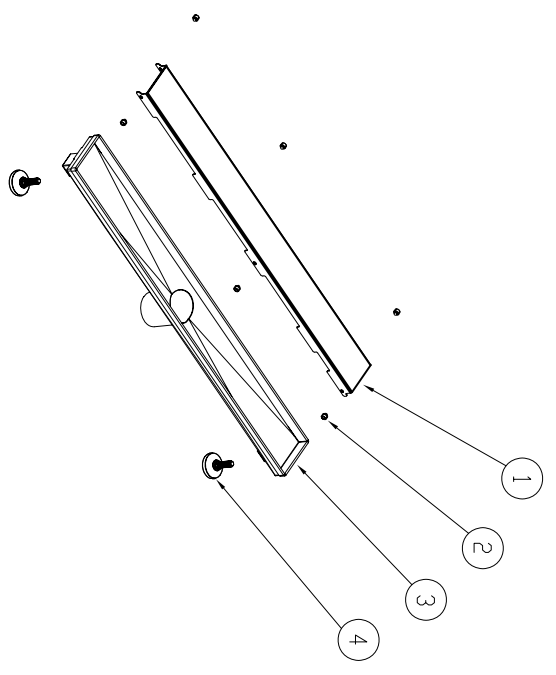

## Volga Riuer serie

NO	DESCRIPTION	QTY	MATERIAL	SIZE
1	Linear drain cover	1	SUS304	23 $\frac{3}{4}$ "x2 $\frac{3}{4}$ "x $\frac{3}{4}$ "(18G)
2	plastic connectors	6	PP	$\phi$ $\frac{3}{8}$ "x $\frac{9}{16}$ "
3	Linear drain stand	1	SUS304	24"x3"x3 $\frac{3}{8}$ "(18G)
4	mounting brackets	2	composite material	$\phi$ 1 $\frac{1}{16}$ "x1 $\frac{1}{16}$ "

### Kaiping Dawn Plumbing Products, Inc

Type:	Linear drain	Material:	SUS304
Model:	LVA240304	Feature:	18/8 Chrome-Nickel
Size/Overall:			Polished, Stain Finish
Scale:			
Design:	Ming		
Drawn:	Pu		
Date:	2014-03-27	Logo:	_laser-etching
Manufacture Date:		Approved:	