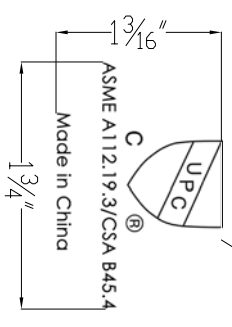

## Volga Riuer serie

NO	DESCRIPTION	QTY	MATERIAL	SIZE
1	Linear drain cover	1	SUS304	23 $\frac{3}{4}$ "x2 $\frac{3}{4}$ "x $\frac{3}{4}$ "(18G)
2	plastic connectors	6	PP	$\phi$ $\frac{3}{8}$ "x $\frac{9}{16}$ "
3	Linear drain stand	1	SUS304	24"x3"x3 $\frac{3}{8}$ "(18G)
4	mounting brackets	2	composite material	$\phi$ 1 $\frac{1}{16}$ "x1 $\frac{1}{16}$ "

### Kaiping Dawn Plumbing Products, Inc

Type:	Linear drain	Material:	SUS304
Model:	LVA240304	Feature:	18/8 Chrome-Nickel
Size/Overall:			Polished, Stain Finish
Scale:			
Design:	Ming		
Drawn:	Pu		
Date:	2014-03-27	Logo:	_laser-etching
Manufacture Date:		Approved:	