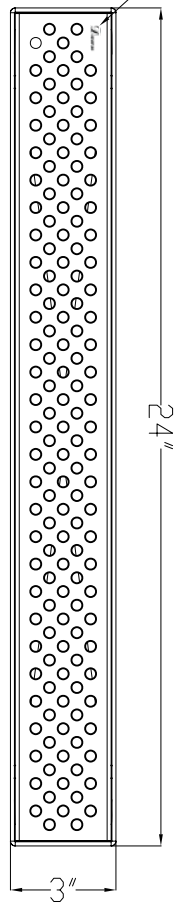

Dawn $\frac{1}{4}$ " $\frac{3}{4}$ "

SECTION A-A

Phone Riuer serie

NO	DESCRIPTION	QTY	MATERIAL	SIZE
1	Linear drain cover	1	SUS304	23 $\frac{3}{4}$ "x23 $\frac{1}{4}$ "x3 $\frac{1}{4}$ "(14G)
2	plastic connectors	4	PP	ϕ 3 $\frac{5}{8}$ "x9 $\frac{1}{16}$ "
3	Linear drain stand	1	SUS304	24"X3"X3 $\frac{3}{8}$ "(18G)
4	mounting brackets	2	composite material	ϕ 1 $\frac{1}{16}$ "x1 $\frac{1}{16}$ "

Kaiping Dawn Plumbing Products, Inc

Type:	Linear drain	Material:	SUS304
Model:	LRE240304	Feature:	1/8" Chrome-Nickel
Size/Overall:			Polished, Stain Finish
Scale:			
Design:	Ming		
Drawn:	Pu		
Date:	2014-03-27	Logo:	<i>Dawn</i> _ laser-etching
Manufacture Date:		Approved:	