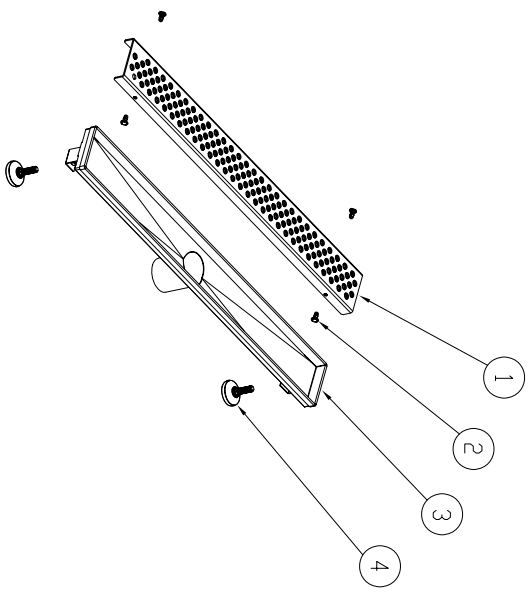

Dawn $\frac{1}{4}$ " $\frac{3}{4}$ "

SECTION A-A

Phone Riuer serie

NO	DESCRIPTION	QTY	MATERIAL	SIZE
1	Linear drain cover	1	SUS304	23 $\frac{3}{4}$ "x23 $\frac{1}{4}$ "x3 $\frac{1}{4}$ "(14G)
2	plastic connectors	4	PP	ϕ 3 $\frac{5}{8}$ "x9 $\frac{1}{16}$ "
3	Linear drain stand	1	SUS304	24"X3"X3 $\frac{3}{8}$ "(18G)
4	mounting brackets	2	composite material	ϕ 1 $\frac{1}{16}$ "x1 $\frac{1}{16}$ "

Kaiping Dawn Plumbing Products, Inc

Type:	Linear drain	Material:	SUS304
Model:	LRE240304	Feature:	1/8" Chrome-Nickel
Size/Overall:			Polished, Stain Finish
Scale:			
Design:	Ming		
Drawn:	Pu		
Date:	2014-03-27	Logo:	<i>Dawn</i> _ laser-etching
Manufacture Date:		Approved:	