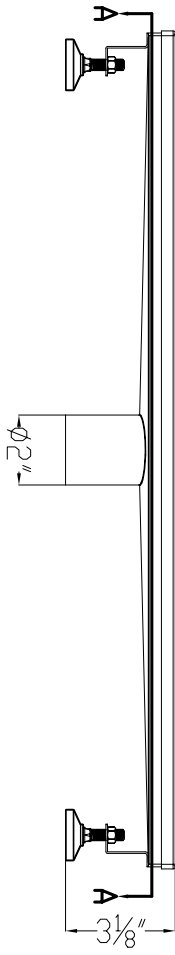

Dawn $\frac{1}{4}$ " $\frac{3}{4}$ "

SECTION A-A

Phone Riuer serie

NO	DESCRIPTION	QTY	MATERIAL	SIZE
1	Linear drain cover	1	SUS304	23 $\frac{3}{4}$ "x23 $\frac{1}{4}$ "x3 $\frac{1}{4}$ "(14G)
2	plastic connectors	4	PP	ϕ 3 $\frac{5}{8}$ "x9 $\frac{1}{16}$ "
3	Linear drain stand	1	SUS304	24"X3"X3 $\frac{3}{8}$ "(18G)
4	mounting brackets	2	composite material	ϕ 1 $\frac{1}{16}$ "x1 $\frac{1}{16}$ "

Kaiping Dawn Plumbing Products, Inc

Type:	Linear drain	Material:	SUS304
Model:	LRE240304	Feature:	1/8" Chrome-Nickel
Size/Overall:			Polished, Stain Finish
Scale:			
Design:	Ming		
Drawn:	Pu		
Date:	2014-03-27	Logo:	<i>Dawn</i> _ laser-etching
Manufacture Date:		Approved:	