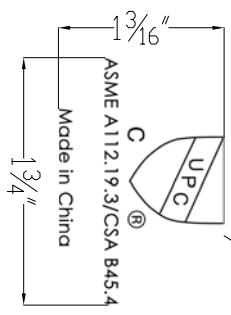

Dawn $\frac{1}{4}$ " $\frac{3}{4}$ "

SECTION A-A

Phone Riuer serie

NO	DESCRIPTION	QTY	MATERIAL	SIZE
1	Linear drain cover	1	SUS304	23 $\frac{3}{4}$ "x23 $\frac{1}{4}$ "x3 $\frac{1}{4}$ "(14G)
2	plastic connectors	4	PP	ϕ 3 $\frac{5}{8}$ "x9 $\frac{1}{16}$ "
3	Linear drain stand	1	SUS304	24"X3"X3 $\frac{3}{8}$ "(18G)
4	mounting brackets	2	composite material	ϕ 1 $\frac{1}{16}$ "x1 $\frac{1}{16}$ "

Kaiping Dawn Plumbing Products, Inc

Type:	Linear drain	Material:	SUS304
Model:	LRE240304	Feature:	1/8" Chrome-Nickel
Size/Overall:			Polished, Stain Finish
Scale:			
Design:	Ming		
Drawn:	Pu		
Date:	2014-03-27	Logo:	<i>Dawn</i> _ laser-etching
Manufacture Date:		Approved:	