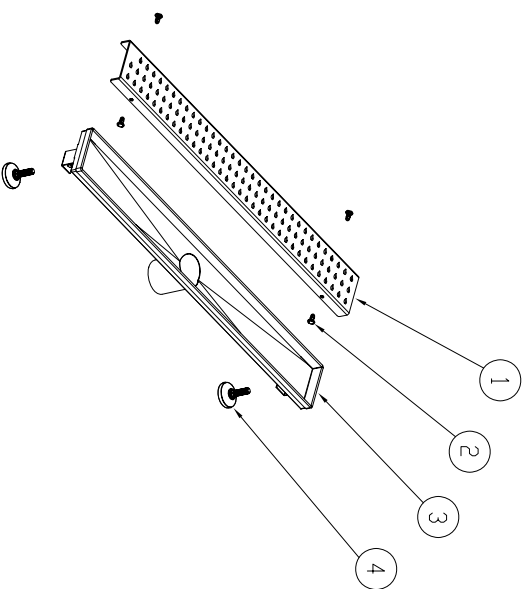

SECTION A-A

Nile River serie

NO	DESCRIPTION	QTY	MATERIAL	SIZE
1	Linear drain cover	1	SUS304	23 $\frac{3}{4}$ "x23 $\frac{3}{4}$ "x3 $\frac{1}{4}$ "(14G)
2	plastic connectors	4	PP	ϕ 3 $\frac{5}{8}$ "x9 $\frac{1}{16}$ "
3	Linear drain stand	1	SUS304	24"x3"x3 $\frac{3}{8}$ "(18G)
4	mounting brackets	2	composite material	ϕ 1 $\frac{1}{16}$ "x1 $\frac{1}{16}$ "

Kaiping Dawn Plumbing Products, Inc

Type:	Linear drain	Material:	SUS304
Model:	LINE240304	Feature:	1/8" Chrome-Nickel
Size/Overall:			Polished, Stain Finish
Scale:			
Design:	Ming		
Drawn:	Pu		
Date:	2014-03-27	Logo:	 _laser-etching
Manufacture Date:		Approved:	