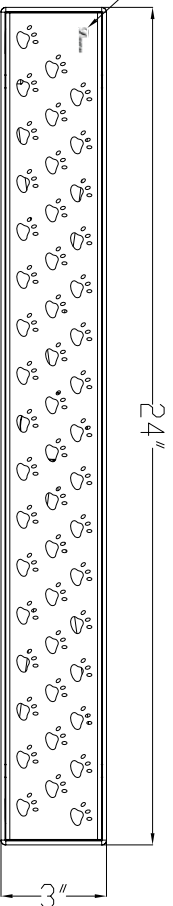

Dawn $\frac{3}{4}$ " $\frac{1}{4}$ "

Memuru Riuer serie

| NO | DESCRIPTION | QTY | MATERIAL | SIZE |
|----|--------------------|-----|--------------------|---|
| 1 | Linear drain cover | 1 | SUS304 | 23 $\frac{3}{4}$ "x23 $\frac{1}{4}$ "x3 $\frac{1}{16}$ "(14G) |
| 2 | plastic connectors | 4 | PP | ϕ 3 $\frac{1}{8}$ "x9 $\frac{1}{16}$ " |
| 3 | Linear drain stand | 1 | SUS304 | 24"x3"x3 $\frac{3}{8}$ "(18G) |
| 4 | mounting brackets | 2 | composite material | ϕ 1 $\frac{1}{16}$ "x1 $\frac{1}{16}$ " |

Kaiping Dawn Plumbing Products, Inc

| | | | |
|-------------------|--------------|-----------|-----------------------------|
| Type: | Linear drain | Material: | SUS304 |
| Model: | LMU240304 | Feature: | 1/8" Chrome-Nickel |
| Size/Overall: | | | Polished, Stain Finish |
| Scale: | | | |
| Design: | Ming | | |
| Drawn: | Pu | | |
| Date: | 2014-03-27 | Logo: | <i>Dawn</i> _ laser-etching |
| Manufacture Date: | | Approved: | |

SECTION A-A