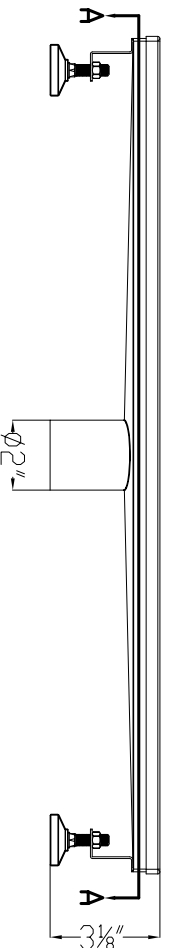

Dawn $\frac{3}{4}$ " $\frac{1}{4}$ "

Memuru Riuer serie

| NO | DESCRIPTION | QTY | MATERIAL | SIZE |
|----|--------------------|-----|--------------------|---|
| 1 | Linear drain cover | 1 | SUS304 | 23 $\frac{3}{4}$ "x23 $\frac{1}{4}$ "x3 $\frac{1}{16}$ "(14G) |
| 2 | plastic connectors | 4 | PP | ϕ 3 $\frac{1}{8}$ "x9 $\frac{1}{16}$ " |
| 3 | Linear drain stand | 1 | SUS304 | 24"x3"x3 $\frac{3}{8}$ "(18G) |
| 4 | mounting brackets | 2 | composite material | ϕ 1 $\frac{1}{16}$ "x1 $\frac{1}{16}$ " |

Kaiping Dawn Plumbing Products, Inc

| | | | |
|-------------------|--------------|-----------|-----------------------------|
| Type: | Linear drain | Material: | SUS304 |
| Model: | LMU240304 | Feature: | 1/8" Chrome-Nickel |
| Size/Overall: | | | Polished, Stain Finish |
| Scale: | | | |
| Design: | Ming | | |
| Drawn: | Pu | | |
| Date: | 2014-03-27 | Logo: | <i>Dawn</i> _ laser-etching |
| Manufacture Date: | | Approved: | |

SECTION A-A