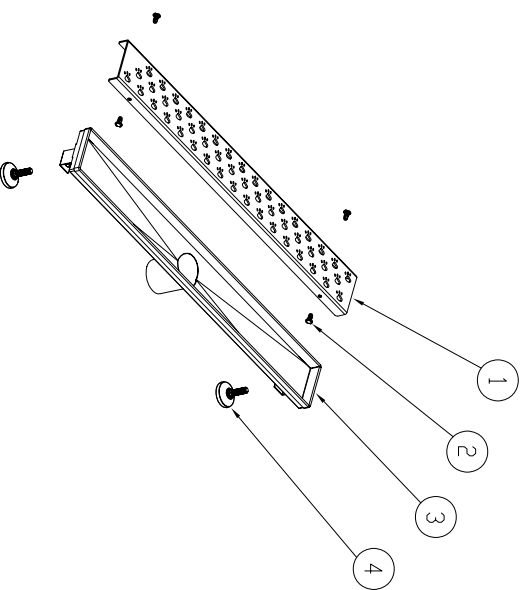

Dawn $\frac{3}{4}$ " $\frac{1}{4}$ "

Memuru Riuer serie

| NO | DESCRIPTION | QTY | MATERIAL | SIZE |
|----|--------------------|-----|--------------------|---|
| 1 | Linear drain cover | 1 | SUS304 | 23 $\frac{3}{4}$ "x23 $\frac{1}{4}$ "x3 $\frac{1}{16}$ "(14G) |
| 2 | plastic connectors | 4 | PP | ϕ 3 $\frac{1}{8}$ "x9 $\frac{1}{16}$ " |
| 3 | Linear drain stand | 1 | SUS304 | 24"x3"x3 $\frac{3}{8}$ "(18G) |
| 4 | mounting brackets | 2 | composite material | ϕ 1 $\frac{1}{16}$ "x1 $\frac{1}{16}$ " |

Kaiping Dawn Plumbing Products, Inc

| | | | |
|-------------------|--------------|-----------|-----------------------------|
| Type: | Linear drain | Material: | SUS304 |
| Model: | LMU240304 | Feature: | 1/8" Chrome-Nickel |
| Size/Overall: | | | Polished, Stain Finish |
| Scale: | | | |
| Design: | Ming | | |
| Drawn: | Pu | | |
| Date: | 2014-03-27 | Logo: | <i>Dawn</i> _ laser-etching |
| Manufacture Date: | | Approved: | |