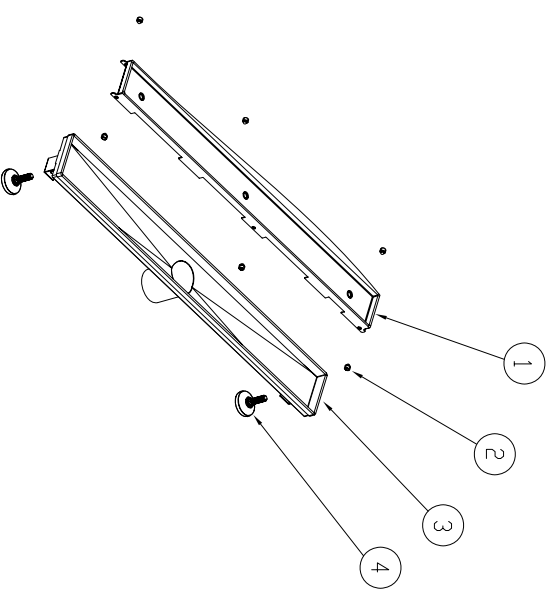

SECTION A-A

Colorado River serie

NO	DESCRIPTION	QTY	MATERIAL	SIZE
1	Linear drain cover	1	SUS304	23 ³ / ₄ "x23 ³ / ₄ "x3 ¹ / ₁₆ "(18G)
2	plastic connectors	6	PP	ϕ ³ / ₈ "x9 ¹ / ₁₆ "
3	Linear drain stand	1	SUS304	24"X3"X3 ¹ / ₈ "(18G)
4	mounting brackets	2	composite material	ϕ1 ¹ / ₁₆ "x1 ¹ / ₁₆ "

Kaiping Dawn Plumbing Products, Inc

Type:	Linear drain	Material:	SUS304
Model:	LCO240304	Feature:	1/8" Chrome-Nickel
Size/Overall:			Polished, Stain Finish
Scale:			
Design:	Ming		
Drawn:	Pu		
Date:	2014-03-27	Logo:	 _laser-etching
Manufacture Date:		Approved:	