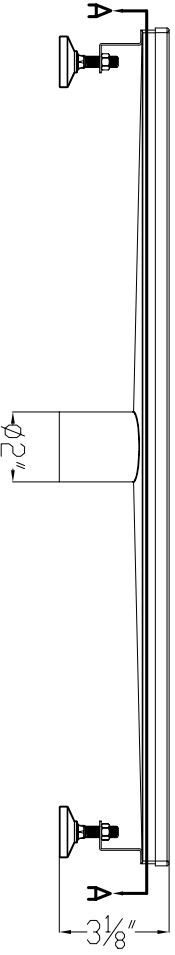

Dawn 3/4" 1/4"

SECTION A-A

Amazon Riuer serie

NO	DESCRIPTION	QTY	MATERIAL	SIZE
1	Linear drain cover	1	SUS304	23 3/4"x23 1/4"x3 1/4" (14G)
2	plastic connectors	4	PP	ø3 1/8"x9 1/16"
3	Linear drain stand	1	SUS304	24"x3"x3 3/8" (18G)
4	mounting brackets	2	composite material	ø1 1/16"x1 1/16"

Kaiping Dawn Plumbing Products, Inc

Type:	Linear drain	Material:	SUS304
Model:	LAN240304	Feature:	18/8 Chrome-Nickel
Size/Overall:			Polished, Stain Finish
Scale:			
Design:	Ming		
Drawn:	Pu		
Date:	2014-03-27	Logo:	<i>Dawn</i> _ laser-etching
Manufacture Date:		Approved:	