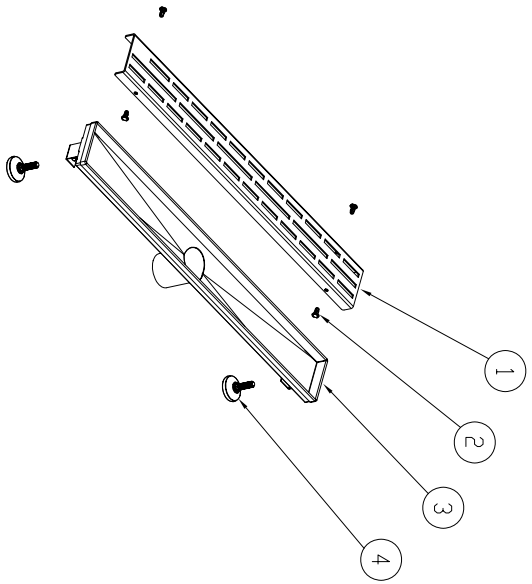

Dawn 3/4" 1/4"

SECTION A-A

Amazon Riuer serie

NO	DESCRIPTION	QTY	MATERIAL	SIZE
1	Linear drain cover	1	SUS304	23 3/4"x23 1/4"x3 1/4" (14G)
2	plastic connectors	4	PP	ø3 1/8"x9 1/16"
3	Linear drain stand	1	SUS304	24"x3"x3 3/8" (18G)
4	mounting brackets	2	composite material	ø1 1/16"x1 1/16"

Kaiping Dawn Plumbing Products, Inc

Type:	Linear drain	Material:	SUS304
Model:	LAN240304	Feature:	18/8 Chrome-Nickel
Size/Overall:			Polished, Stain Finish
Scale:			
Design:	Ming		
Drawn:	Pu		
Date:	2014-03-27	Logo:	<i>Dawn</i> _ laser-etching
Manufacture Date:		Approved:	