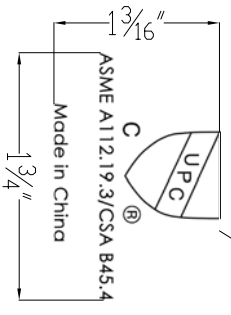

Dawn 3/4" 1/4"

SECTION A-A

Amazon Riuer serie

NO	DESCRIPTION	QTY	MATERIAL	SIZE
1	Linear drain cover	1	SUS304	23 3/4"x23 1/4"x3 1/4" (14G)
2	plastic connectors	4	PP	ø3 1/8"x9 1/16"
3	Linear drain stand	1	SUS304	24"x3"x3 3/8" (18G)
4	mounting brackets	2	composite material	ø1 1/16"x1 1/16"

Kaiping Dawn Plumbing Products, Inc

Type:	Linear drain	Material:	SUS304
Model:	LAN240304	Feature:	18/8 Chrome-Nickel
Size/Overall:			Polished, Stain Finish
Scale:			
Design:	Ming		
Drawn:	Pu		
Date:	2014-03-27	Logo:	<i>Dawn</i> _ laser-etching
Manufacture Date:		Approved:	