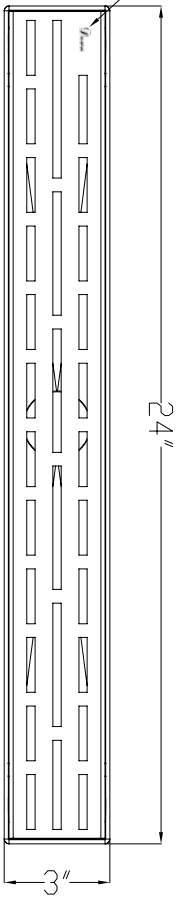

Dawn 3/4" 1/4"

SECTION A-A

Amazon Riuer serie

NO	DESCRIPTION	QTY	MATERIAL	SIZE
1	Linear drain cover	1	SUS304	23 3/4"x23 1/4"x3 1/4" (14G)
2	plastic connectors	4	PP	ø3 1/8"x9 1/16"
3	Linear drain stand	1	SUS304	24"x3"x3 3/8" (18G)
4	mounting brackets	2	composite material	ø1 1/16"x1 1/16"

Kaiping Dawn Plumbing Products, Inc

Type:	Linear drain	Material:	SUS304
Model:	LAN240304	Feature:	18/8 Chrome-Nickel
Size/Overall:			Polished, Stain Finish
Scale:			
Design:	Ming		
Drawn:	Pu		
Date:	2014-03-27	Logo:	<i>Dawn</i> _ laser-etching
Manufacture Date:		Approved:	