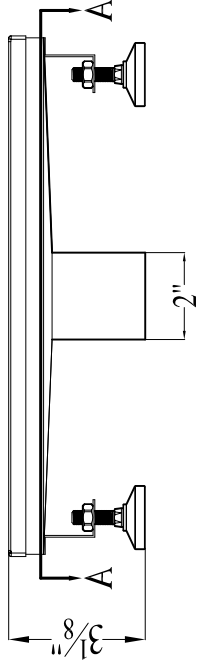

$\frac{3}{4}$ "

Dawn

$\frac{1}{4}$ "

Made in China

$\frac{1}{4}$ "

Amazon Riuer serie

NO	DESCRIPTION	QTY	MATERIAL	SIZE
1	Linear drain cover	1	SUS304	11 $\frac{1}{4}$ "X2 $\frac{3}{4}$ "X $\frac{3}{4}$ "(14G)
2	plastic connectors	4	PP	$\varnothing\frac{9}{8}$ "X $\frac{9}{16}$ "
3	Linear drain stand	1	SUS304	12"X3"X3 $\frac{3}{8}$ "(18G)
4	mounting brackets	2	composite material	$\varnothing\frac{17}{16}$ "X1 $\frac{1}{16}$ "

Kaiping Dawn Plumbing Products, Inc

Type:	Linear drain	Material:	SUS304
Model:	LAN120304	Feature:	18/8 Chrome-Nickel
Size/Overall:			Polished, Stain Finish
Scale:			
Design:	Ming		
Drawn:	YANG		
Date:	2014-08-27	Logo:	<i>Dawn</i> _ laser-etching
Manufacture Date:		Approved:	