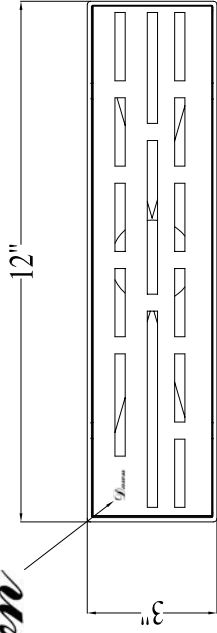

$\frac{3}{4}$ "

Dawn

$\frac{1}{4}$ "

Made in China

$\frac{1}{4}$ "

Amazon Riuer serie

NO	DESCRIPTION	QTY	MATERIAL	SIZE
1	Linear drain cover	1	SUS304	11 $\frac{1}{4}$ "X2 $\frac{3}{4}$ "X $\frac{3}{4}$ "(14G)
2	plastic connectors	4	PP	$\varnothing\frac{9}{8}$ "X $\frac{9}{16}$ "
3	Linear drain stand	1	SUS304	12"X3"X3 $\frac{3}{8}$ "(18G)
4	mounting brackets	2	composite material	$\varnothing\frac{17}{16}$ "X1 $\frac{1}{16}$ "

Kaiping Dawn Plumbing Products, Inc

Type:	Linear drain	Material:	SUS304
Model:	LAN120304	Feature:	18/8 Chrome-Nickel
Size/Overall:			Polished, Stain Finish
Scale:			
Design:	Ming		
Drawn:	YANG		
Date:	2014-08-27	Logo:	<i>Dawn</i> _ laser-etching
Manufacture Date:		Approved:	