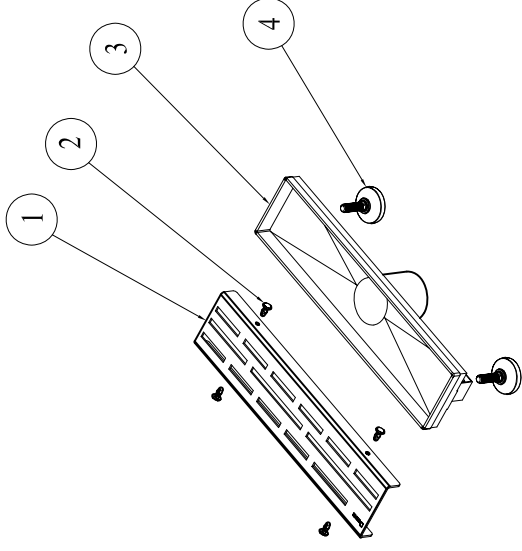

$\frac{3}{4}$ "

Dawn

$\frac{1}{4}$ "

Made in China

$\frac{1}{4}$ "

Amazon Riuer serie

NO	DESCRIPTION	QTY	MATERIAL	SIZE
1	Linear drain cover	1	SUS304	11 $\frac{1}{4}$ "X2 $\frac{3}{4}$ "X $\frac{3}{4}$ "(14G)
2	plastic connectors	4	PP	$\varnothing\frac{9}{8}$ "X $\frac{9}{16}$ "
3	Linear drain stand	1	SUS304	12"X3"X3 $\frac{3}{8}$ "(18G)
4	mounting brackets	2	composite material	$\varnothing\frac{17}{16}$ "X1 $\frac{1}{16}$ "

Kaiping Dawn Plumbing Products, Inc

Type:	Linear drain	Material:	SUS304
Model:	LAN120304	Feature:	18/8 Chrome-Nickel
Size/Overall:			Polished, Stain Finish
Scale:			
Design:	Ming		
Drawn:	YANG		
Date:	2014-08-27	Logo:	<i>Dawn</i> _ laser-etching
Manufacture Date:		Approved:	