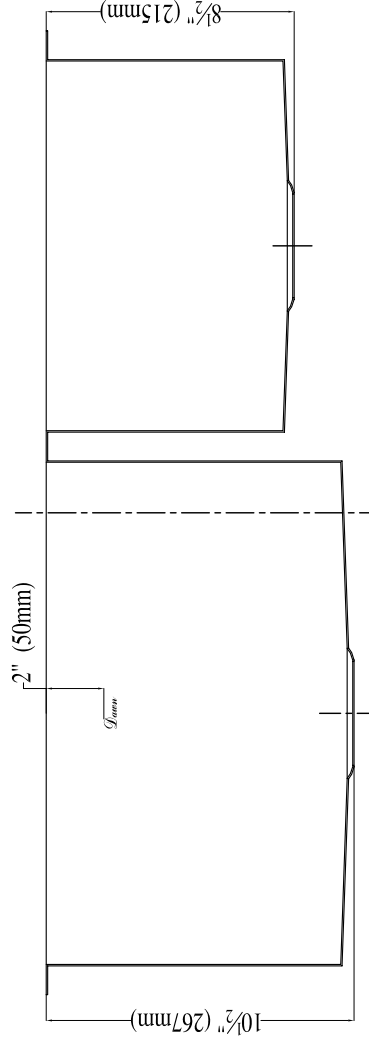

Model No: DSQ311815R

Overall size:

33" X20½" X10½"(B),8½"(S)

FEATURES:

Type 304 stainless steel
18 Gauge thickness
Satin finish.

INSTALLATION

Undermount installation
Supplied With Cutout
template.

SECTION A-A