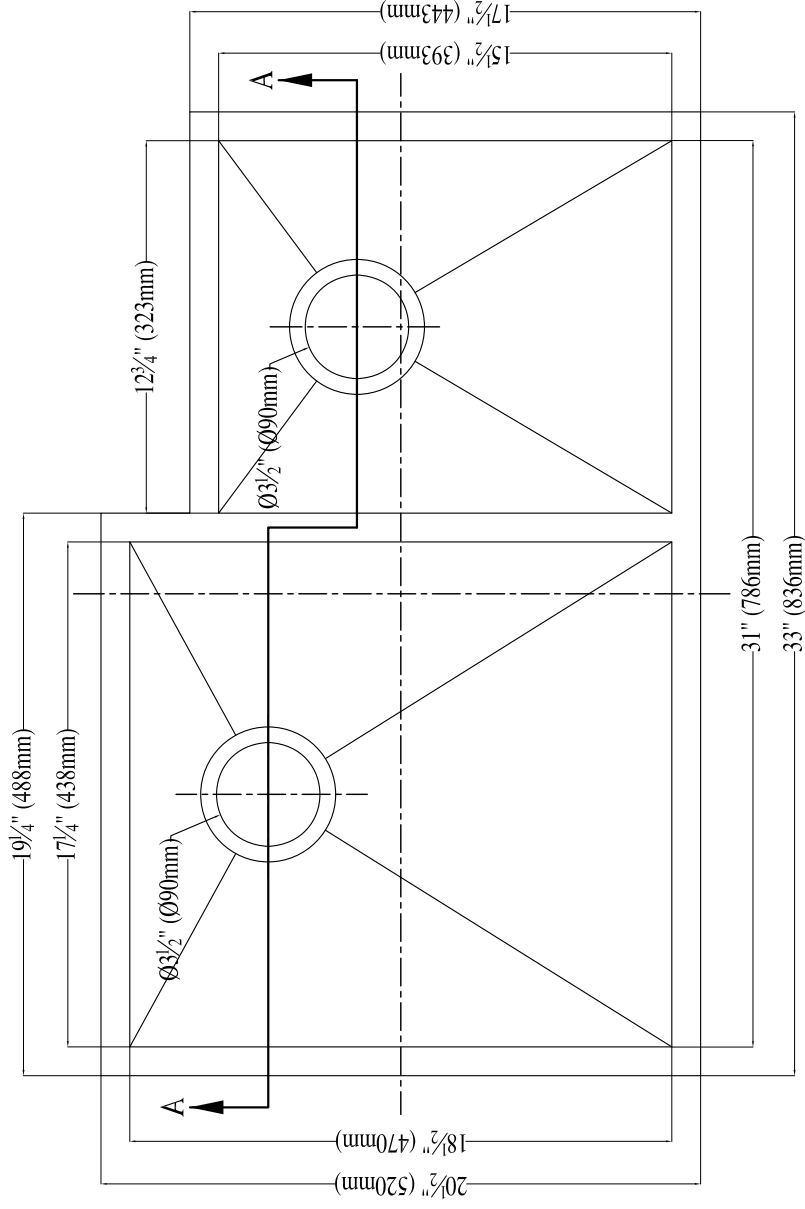

Model No: DSQ311815R

Overall size:

33" X20½" X10½"(B),8½"(S)

FEATURES:

Type 304 stainless steel
18 Gauge thickness
Satin finish.

INSTALLATION

Undermount installation
Supplied With Cutout
template.

SECTION A-A