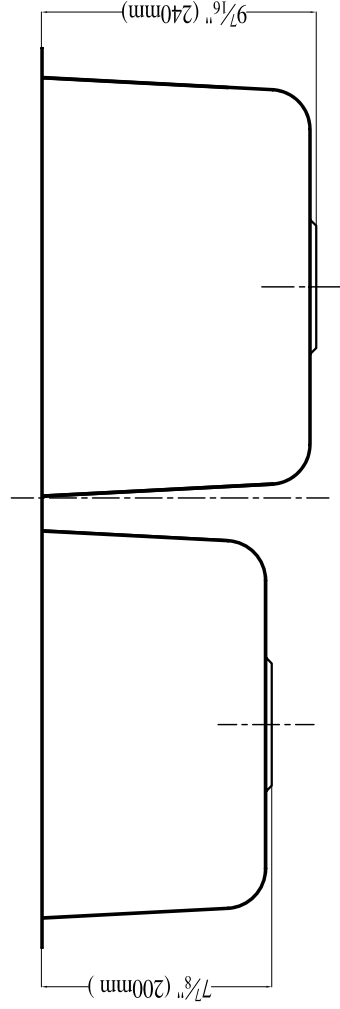

Dawn

Model No: ASU108L

Overall size:

31⁷/₈" X 20¹⁵/₁₆" X 9⁷/₁₆" (B), 7⁷/₈" (S)

FEATURES:

Type 304 stainless steel
 18 Gauge thickness
 Satin finish.

INSTALLATION

Undermount installation
 Supplied With Cutout
 template.