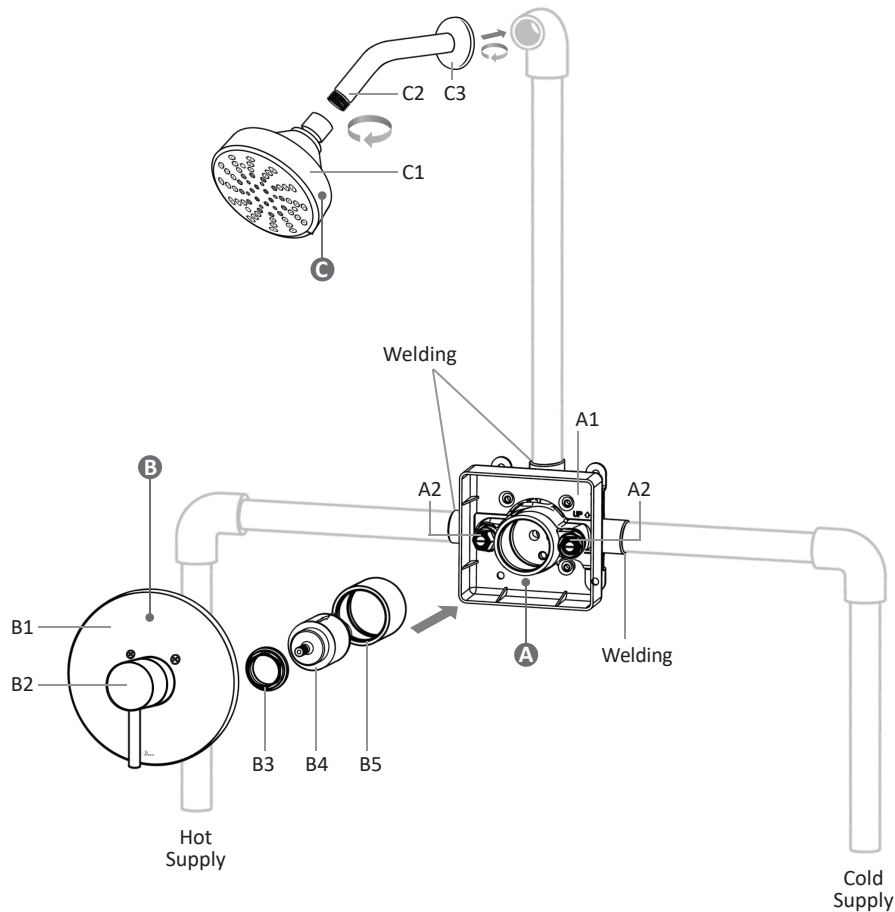

## Quick Installation Instructions Model: Pinnacles Shower Set DSSPS01C (Chrome) • DSSPS04BN (Brushed Nickel)

Please read all the instructions carefully before starting the installation.

### Material & Tools:

Assorted screwdrivers, adjustable wrenches, nipple connector, safety glasses, pencil, pipe plugs, level, sealant tape, and other tools as needed.

**IMPORTANT:** Recommended for professional installers only. The installer is responsible for installing the product safely.

### **A** D1267200 Shower Valve \*

- A1. Main Body & Plastic Guard (remove plastic guard after water flush)
- A2. Fixing Nuts
  - Screws
  - Socket Spanner

### **C** SH0160100 (C) SH0160400 (BN) Showerhead

- C1. Main Body
  - Filter
  - Restrictor