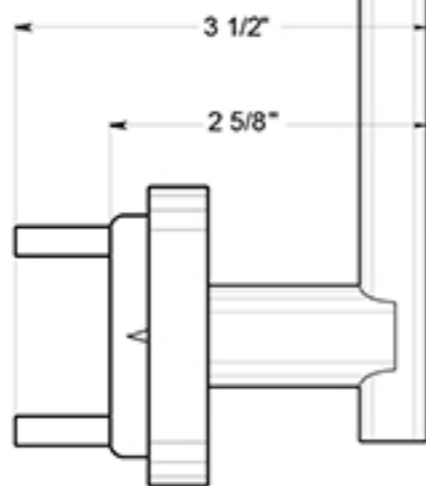

ZMLR2-RH

MANDEVILLE LEVERS / PRIVACY / RIGHT HAND / RESIDENTIAL ELITE / ZINC

DRAWING NOT TO SCALE

NOTE: Deltana reserves the right to constantly improve its products and is not responsible for differences between the product in-hand and the specifications contained in this drawing. We do not recommend to pre-drill holes or pre-cut woods or metals based on the drawing information if the veracity of the specifications has not been proven by the live product.