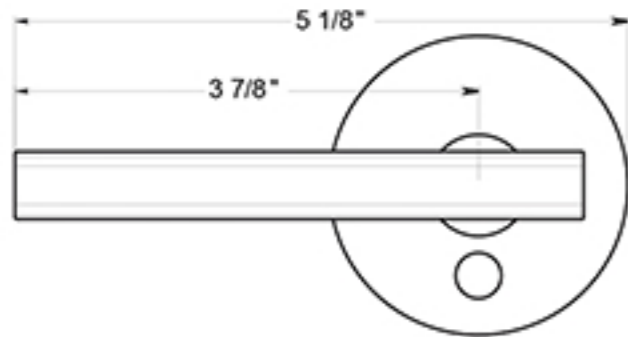

ZMLR2-RH

MANDEVILLE LEVERS / PRIVACY / RIGHT HAND / RESIDENTIAL ELITE / ZINC

DRAWING NOT TO SCALE

NOTE: Deltana reserves the right to constantly improve its products and is not responsible for differences between the product in-hand and the specifications contained in this drawing. We do not recommend to pre-drill holes or pre-cut woods or metals based on the drawing information if the veracity of the specifications has not been proven by the live product.