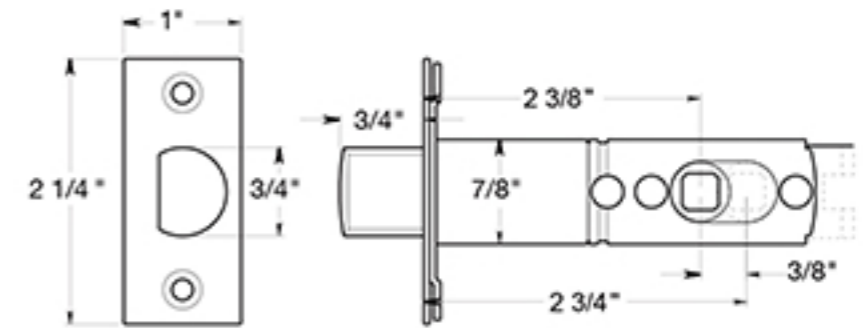

ZMLR2-RH

MANDEVILLE LEVERS / PRIVACY / RIGHT HAND / RESIDENTIAL ELITE / ZINC

DRAWING NOT TO SCALE

NOTE: Deltana reserves the right to constantly improve its products and is not responsible for differences between the product in-hand and the specifications contained in this drawing. We do not recommend to pre-drill holes or pre-cut woods or metals based on the drawing information if the veracity of the specifications has not been proven by the live product.