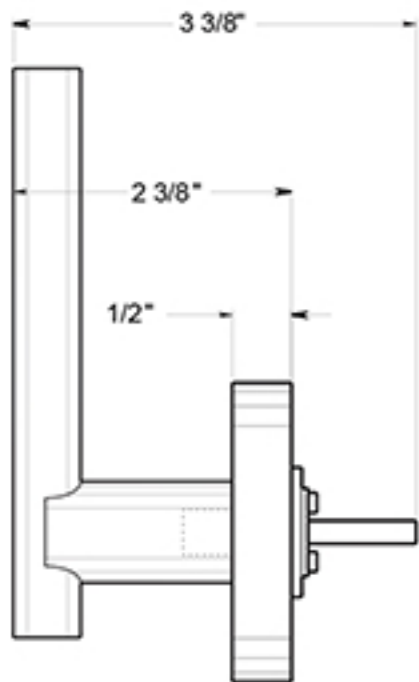

ZMLR2-RH

MANDEVILLE LEVERS / PRIVACY / RIGHT HAND / RESIDENTIAL ELITE / ZINC

DRAWING NOT TO SCALE

NOTE: Deltana reserves the right to constantly improve its products and is not responsible for differences between the product in-hand and the specifications contained in this drawing. We do not recommend to pre-drill holes or pre-cut woods or metals based on the drawing information if the veracity of the specifications has not been proven by the live product.