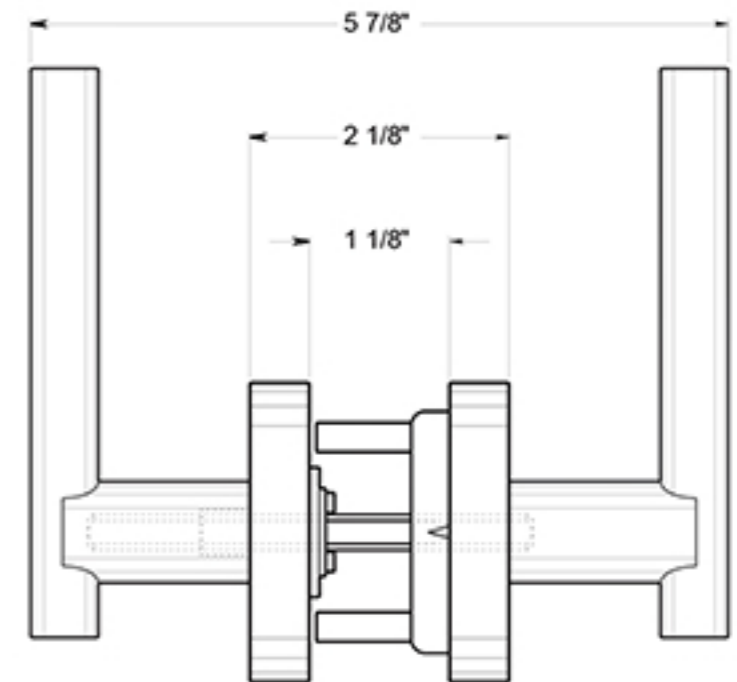

ZMLR2-RH

MANDEVILLE LEVERS / PRIVACY / RIGHT HAND / RESIDENTIAL ELITE / ZINC

DRAWING NOT TO SCALE

NOTE: Deltana reserves the right to constantly improve its products and is not responsible for differences between the product in-hand and the specifications contained in this drawing. We do not recommend to pre-drill holes or pre-cut woods or metals based on the drawing information if the veracity of the specifications has not been proven by the live product.