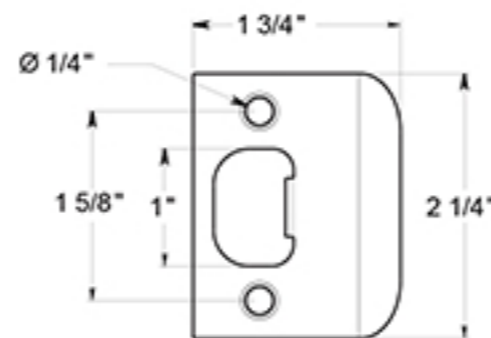

ZMLR2-RH

MANDEVILLE LEVERS / PRIVACY / RIGHT HAND / RESIDENTIAL ELITE / ZINC

DRAWING NOT TO SCALE

NOTE: Deltana reserves the right to constantly improve its products and is not responsible for differences between the product in-hand and the specifications contained in this drawing. We do not recommend to pre-drill holes or pre-cut woods or metals based on the drawing information if the veracity of the specifications has not been proven by the live product.