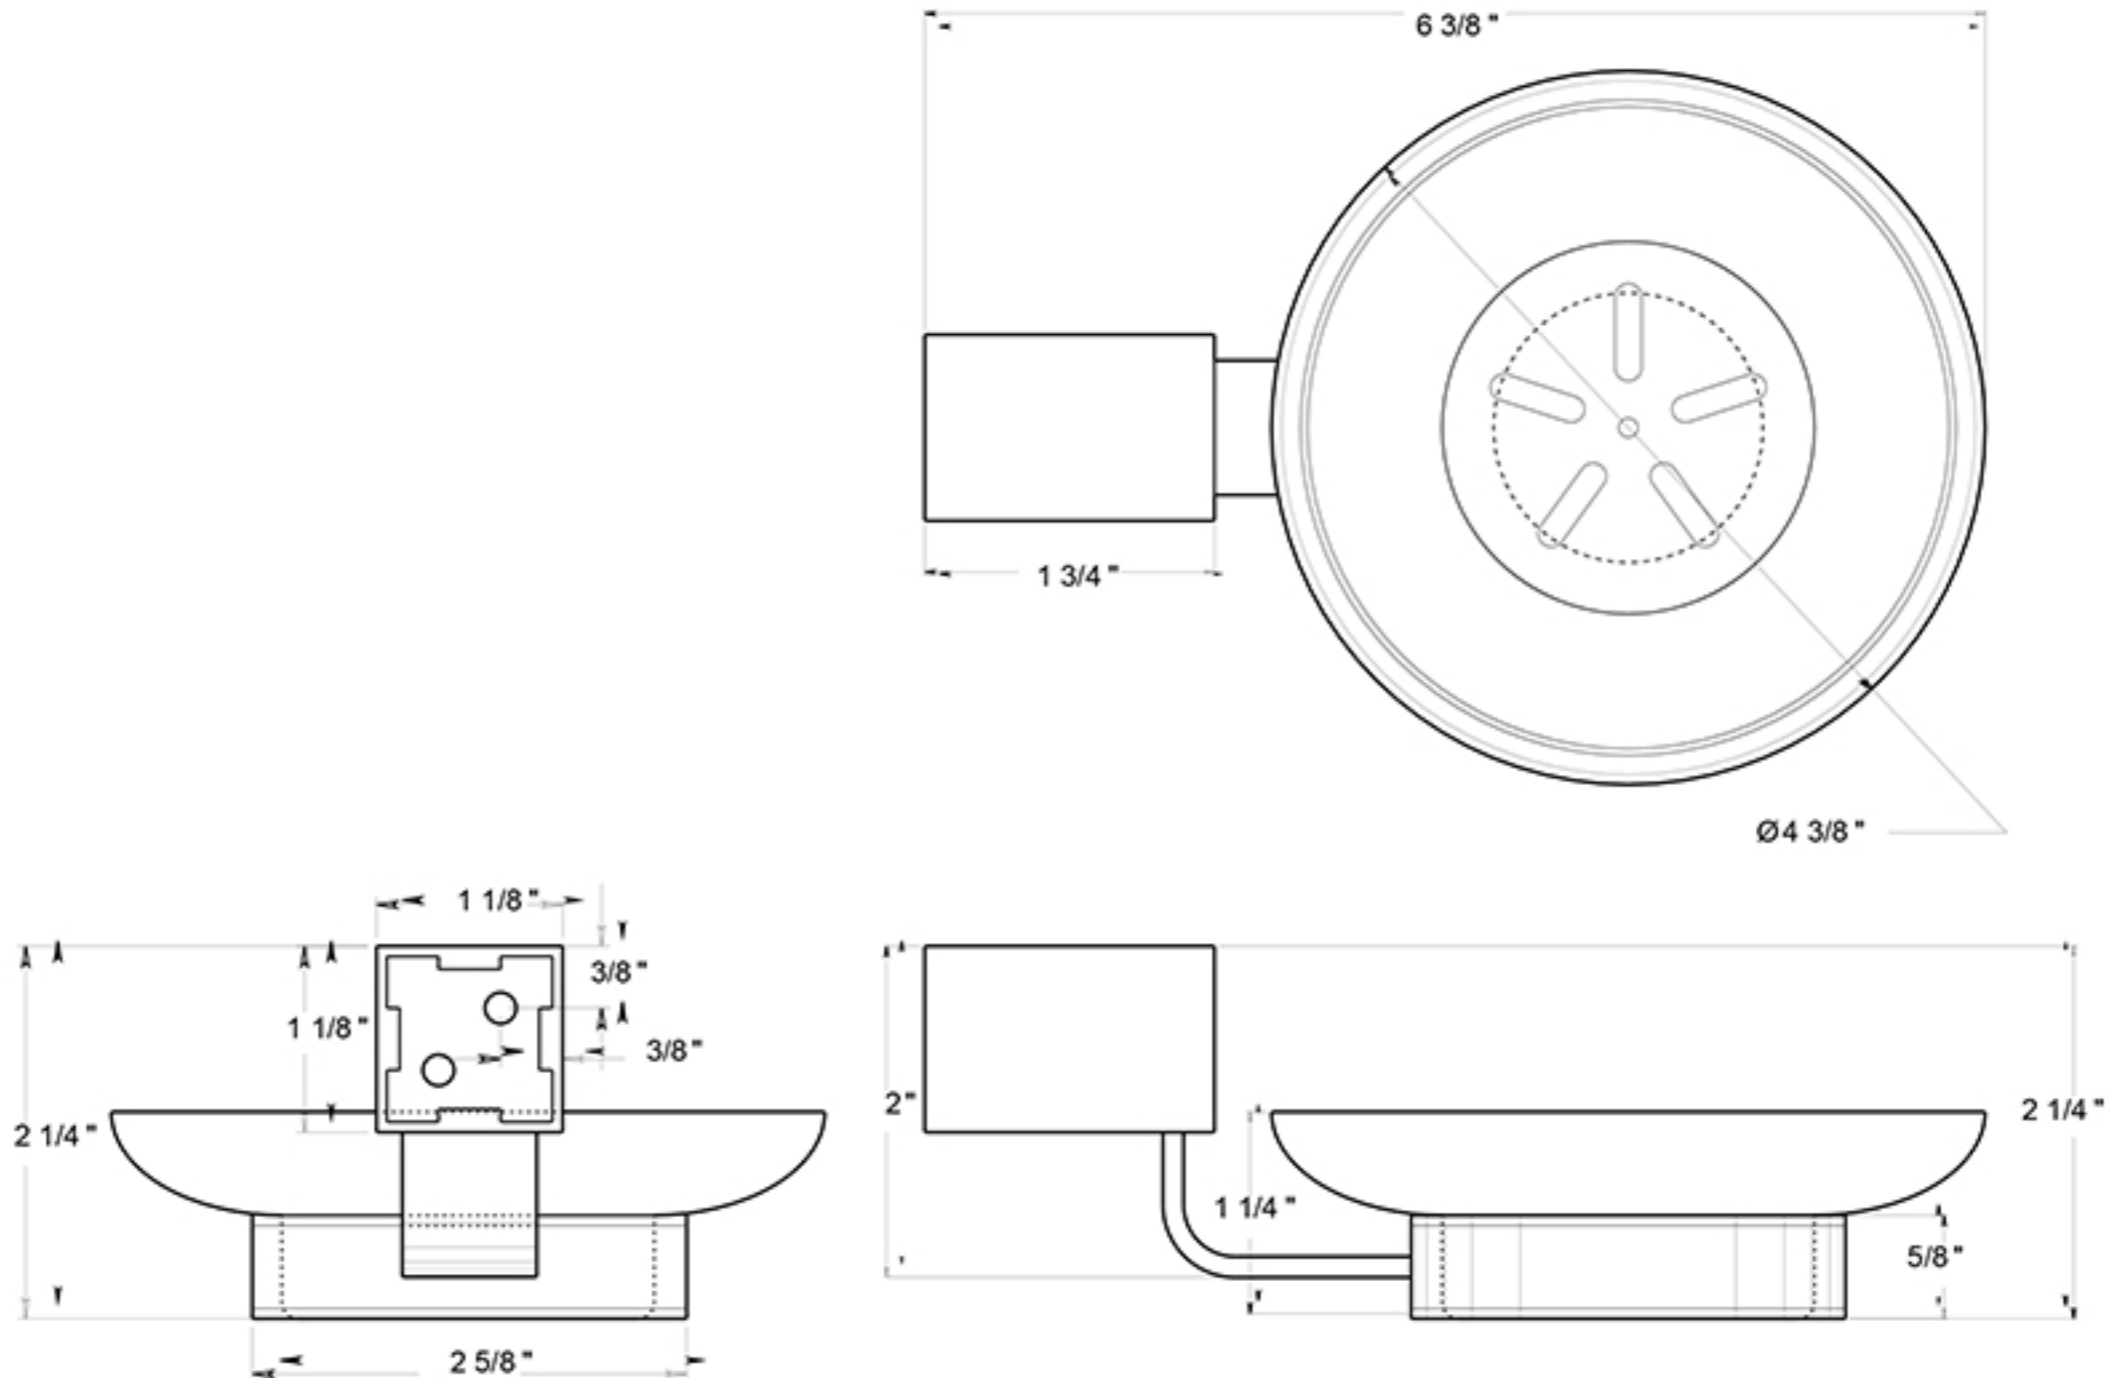

# ZA2012

SOAP HOLDER WITH GLASS / ZINC - ALUMINUM

DRAWING NOT TO SCALE

NOTE: Deltana reserves the right to constantly improve its products and is not responsible for differences between the product in-hand and the specifications contained in this drawing. We do not recommend to pre-drill holes or pre-cut woods or metals based on the drawing information if the veracity of the specifications has not been proven by the live product.