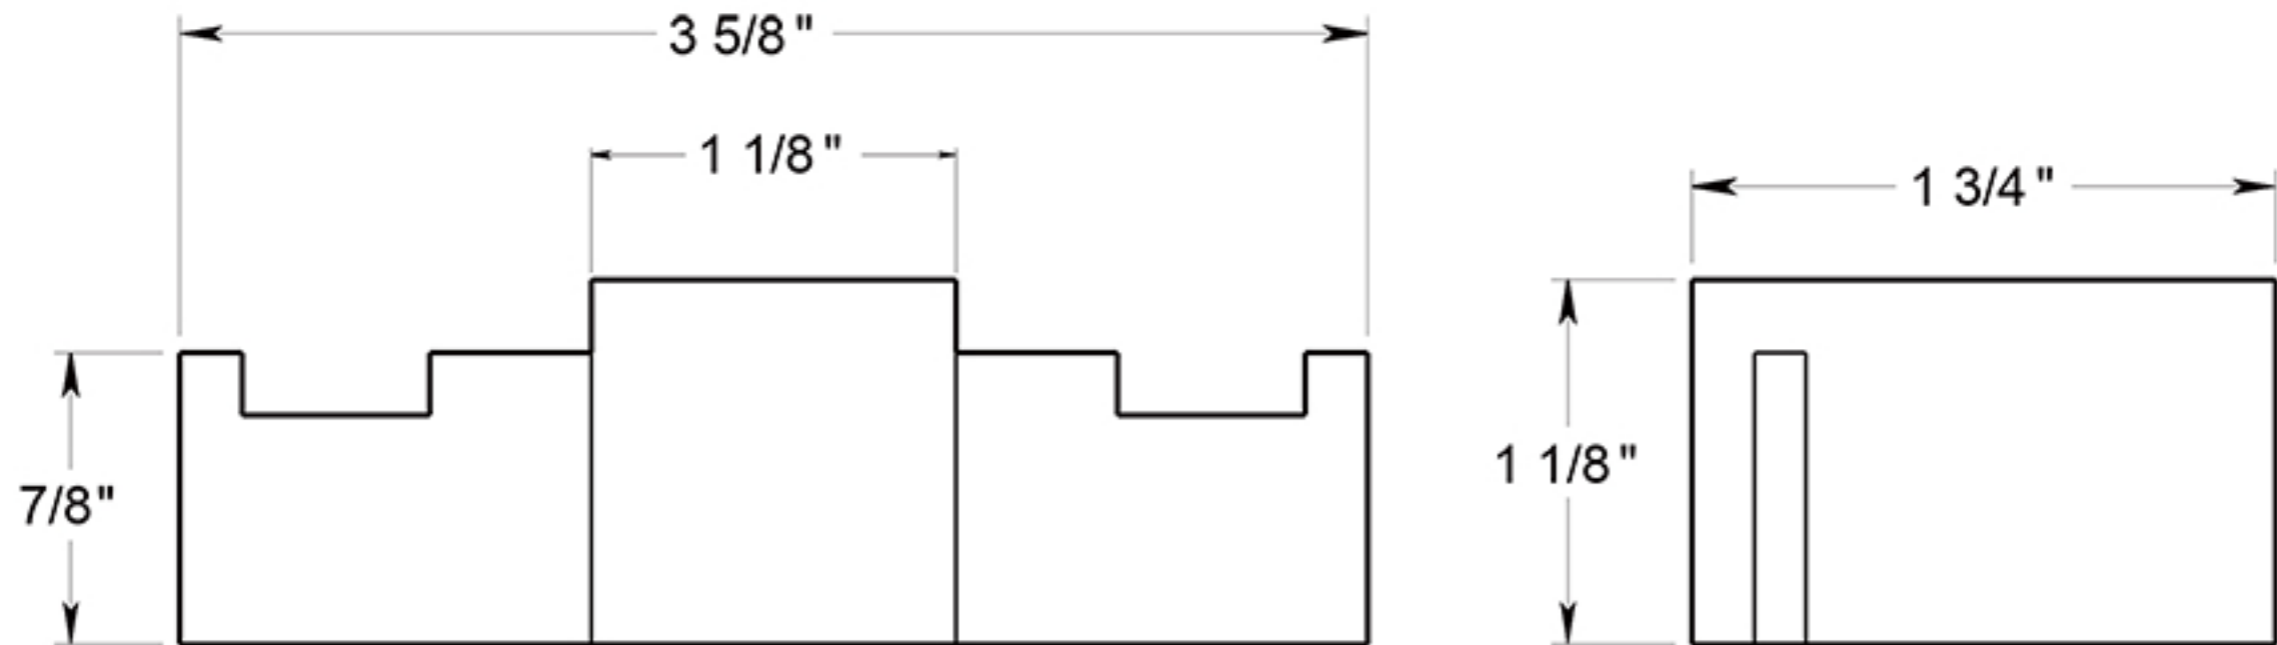

ZA2010

DOUBLE ROBE HOOK - ALUMINUM

DRAWING NOT TO SCALE

NOTE: Deltana reserves the right to constantly improve its products and is not responsible for differences between the product in-hand and the specifications contained in this drawing. We do not recommend to pre-drill holes or pre-cut woods or metals based on the drawing information if the veracity of the specifications has not been proven by the live product.