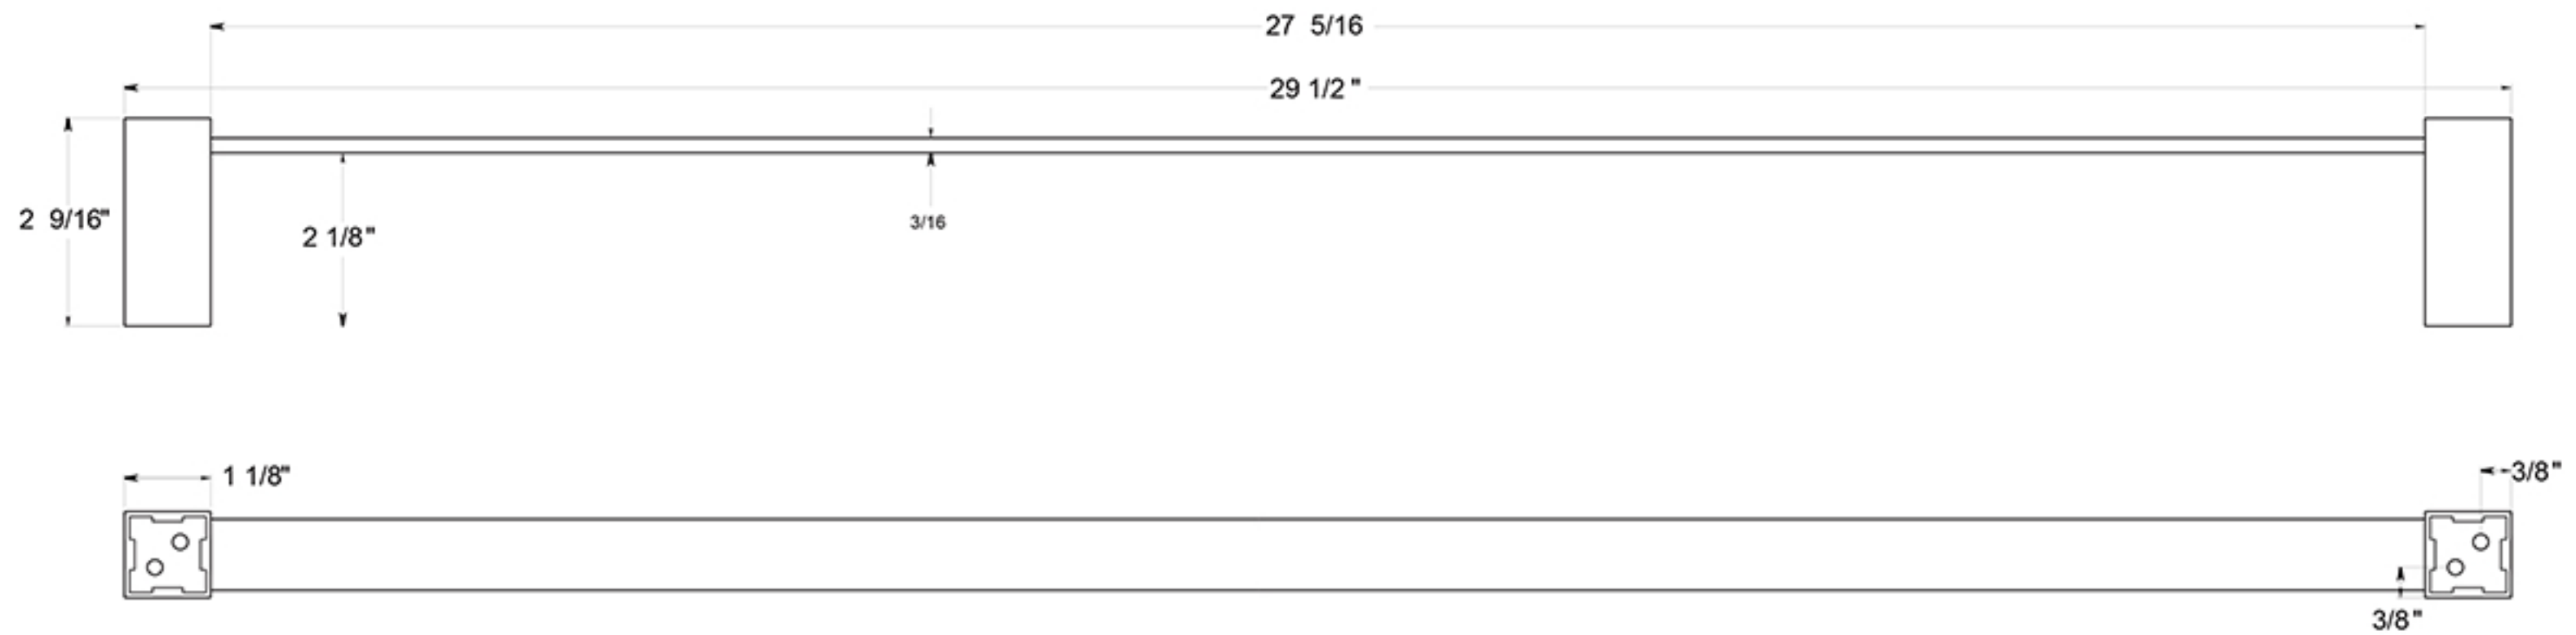

# ZA2004/30

30" TOWEL BAR / ZINC - ALUMINUM

DRAWING NOT TO SCALE

NOTE: Deltana reserves the right to constantly improve its products and is not responsible for differences between the product in-hand and the specifications contained in this drawing. We do not recommend to pre-drill holes or pre-cut woods or metals based on the drawing information if the veracity of the specifications has not been proven by the live product.