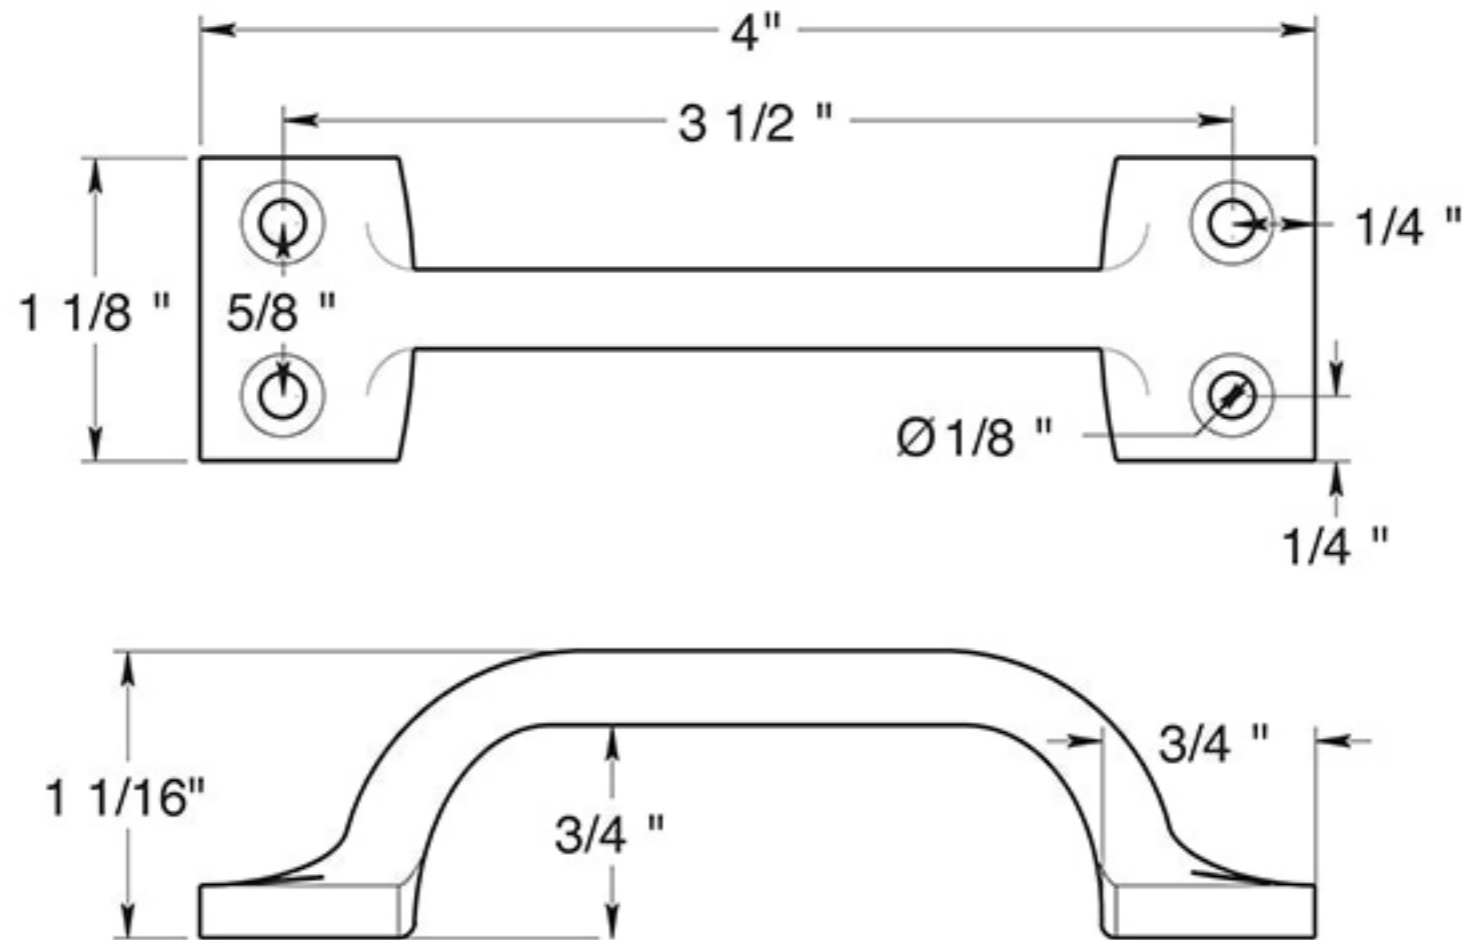

WP026

4" WINDOW & UTILITY PULL / SOLID BRASS

DRAWING NOT TO SCALE

NOTE: Deltana reserves the right to constantly improve its products and is not responsible for differences between the product in-hand and the specifications contained in this drawing. We do not recommend to pre-drill holes or pre-cut woods or metals based on the drawing information if the veracity of the specifications has not been proven by the live product.