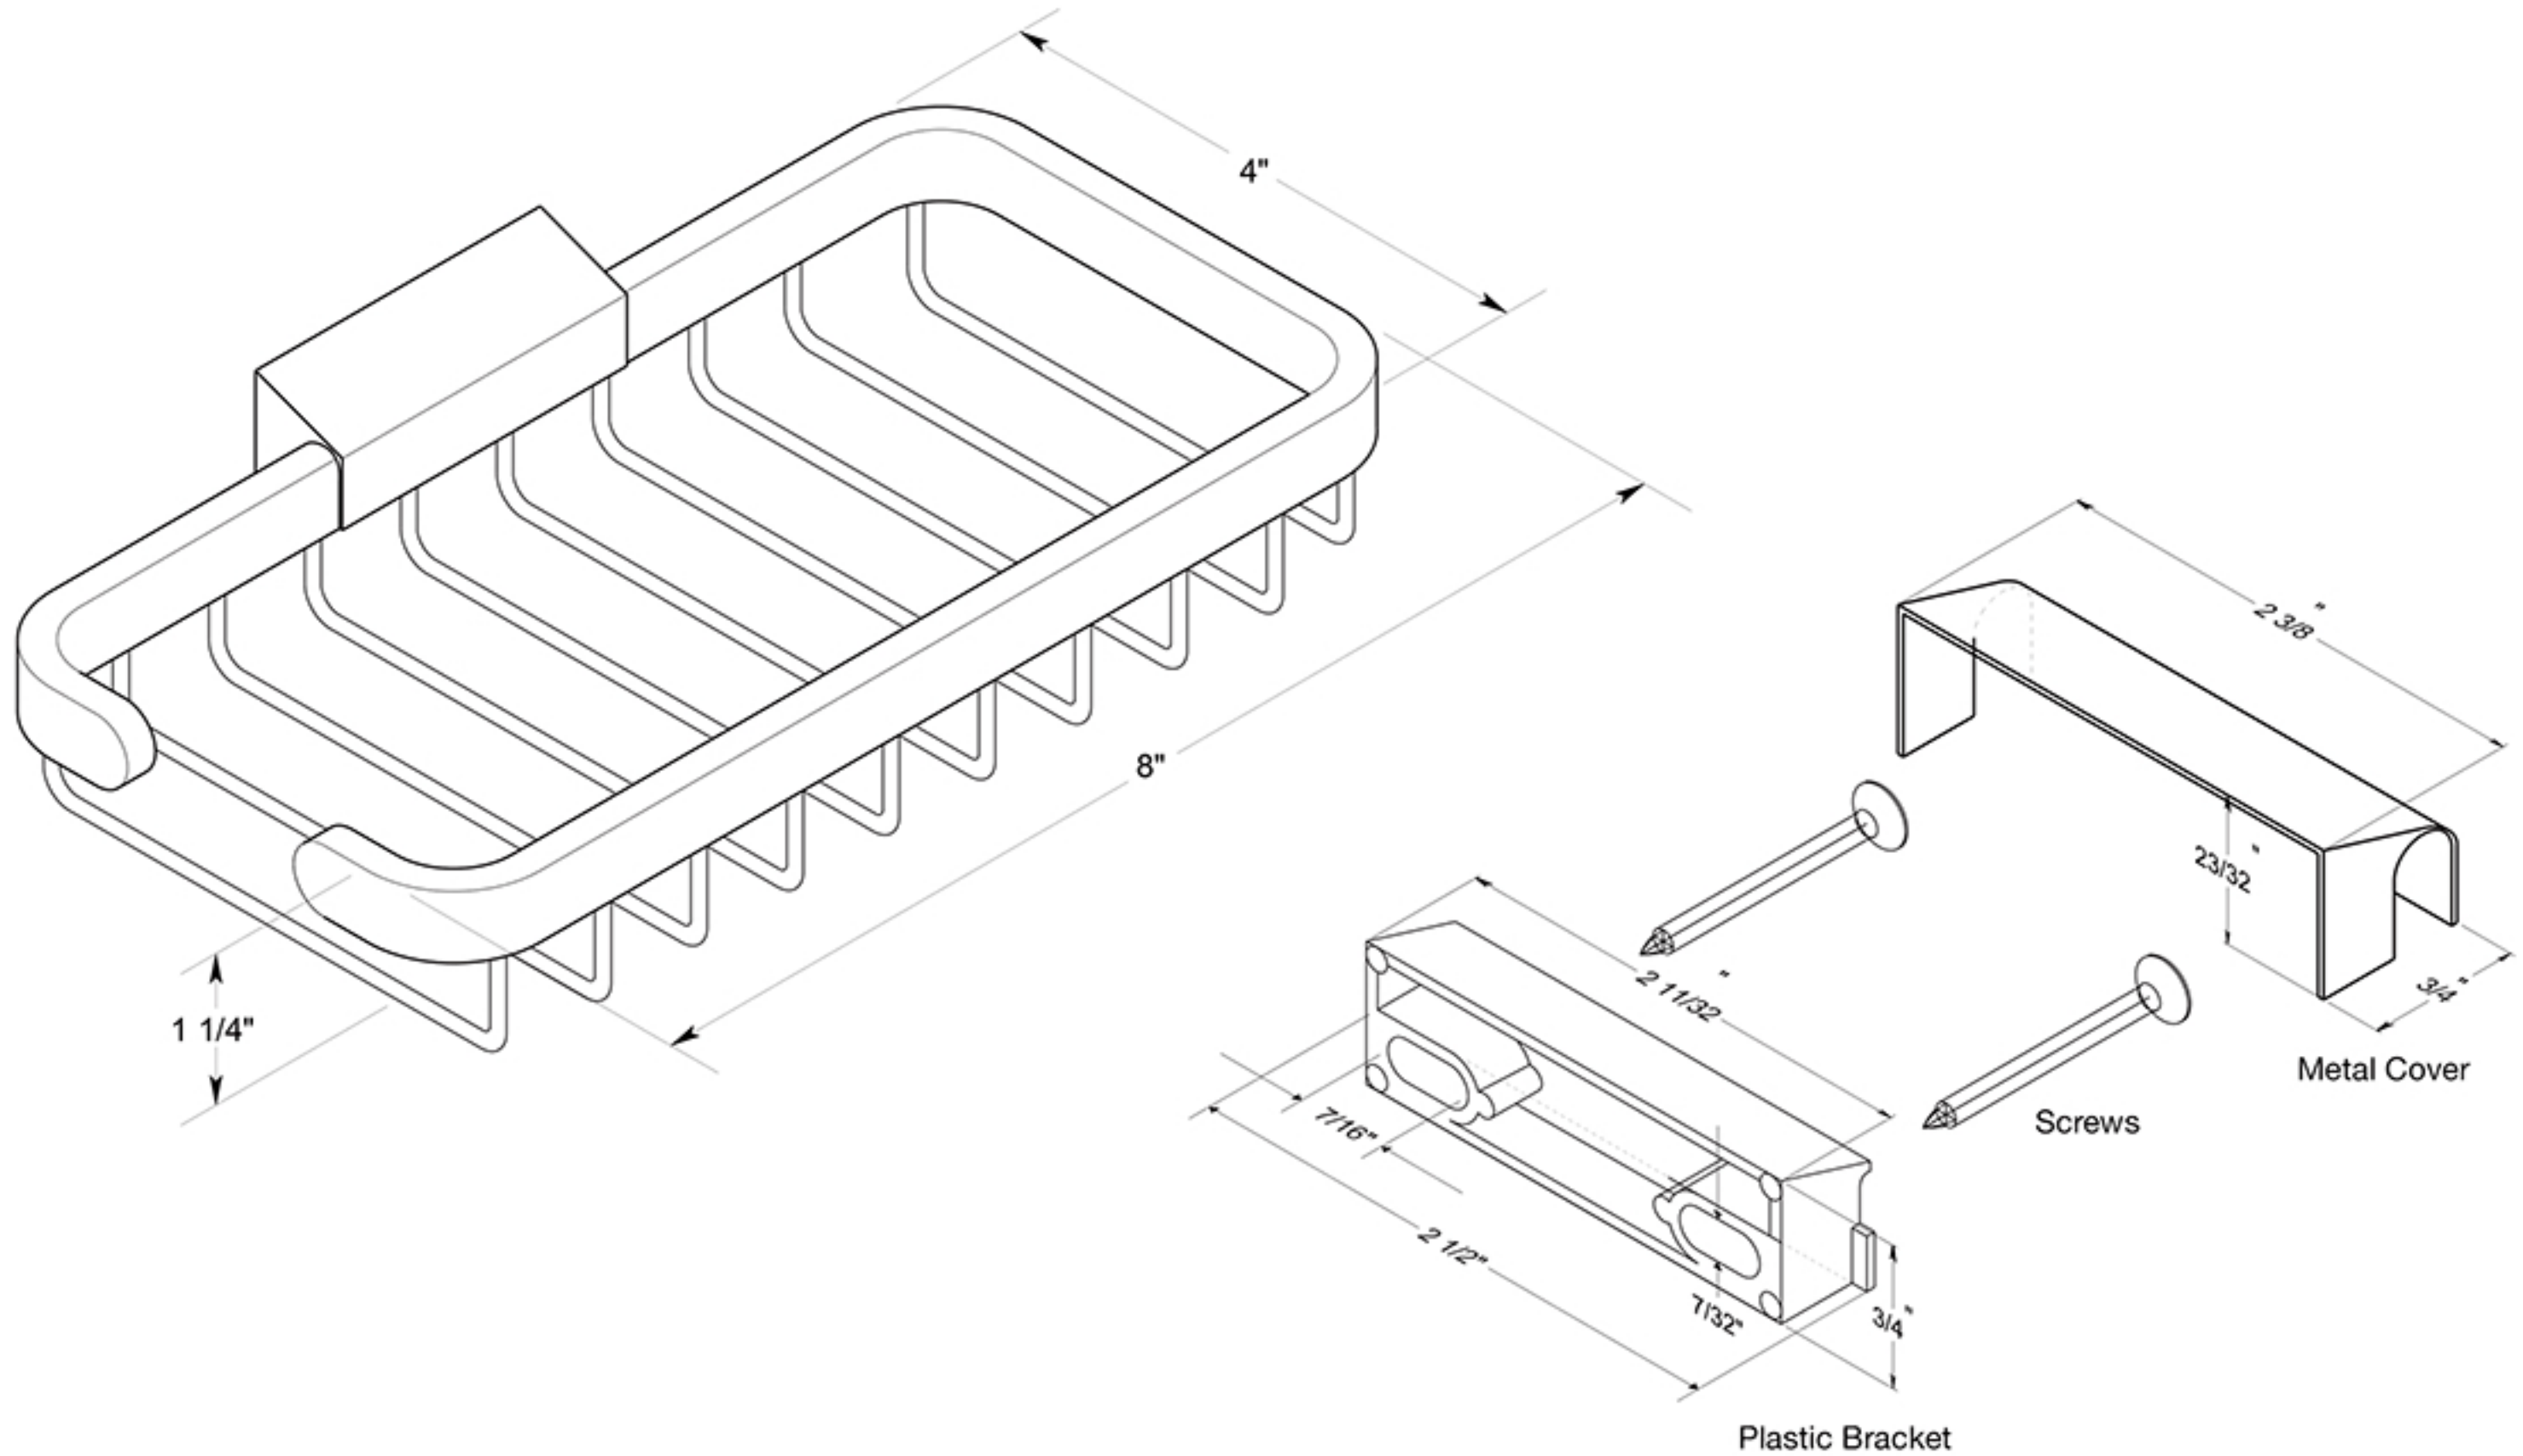

# WBR8040

8"x 4" WIRE BASKET / RECTANGULAR / SOLID BRASS

DRAWING NOT TO SCALE

NOTE: Deltana reserves the right to constantly improve its products and is not responsible for differences between the product in-hand and the specifications contained in this drawing. We do not recommend to pre-drill holes or pre-cut woods or metals based on the drawing information if the veracity of the specifications has not been proven by the live product.