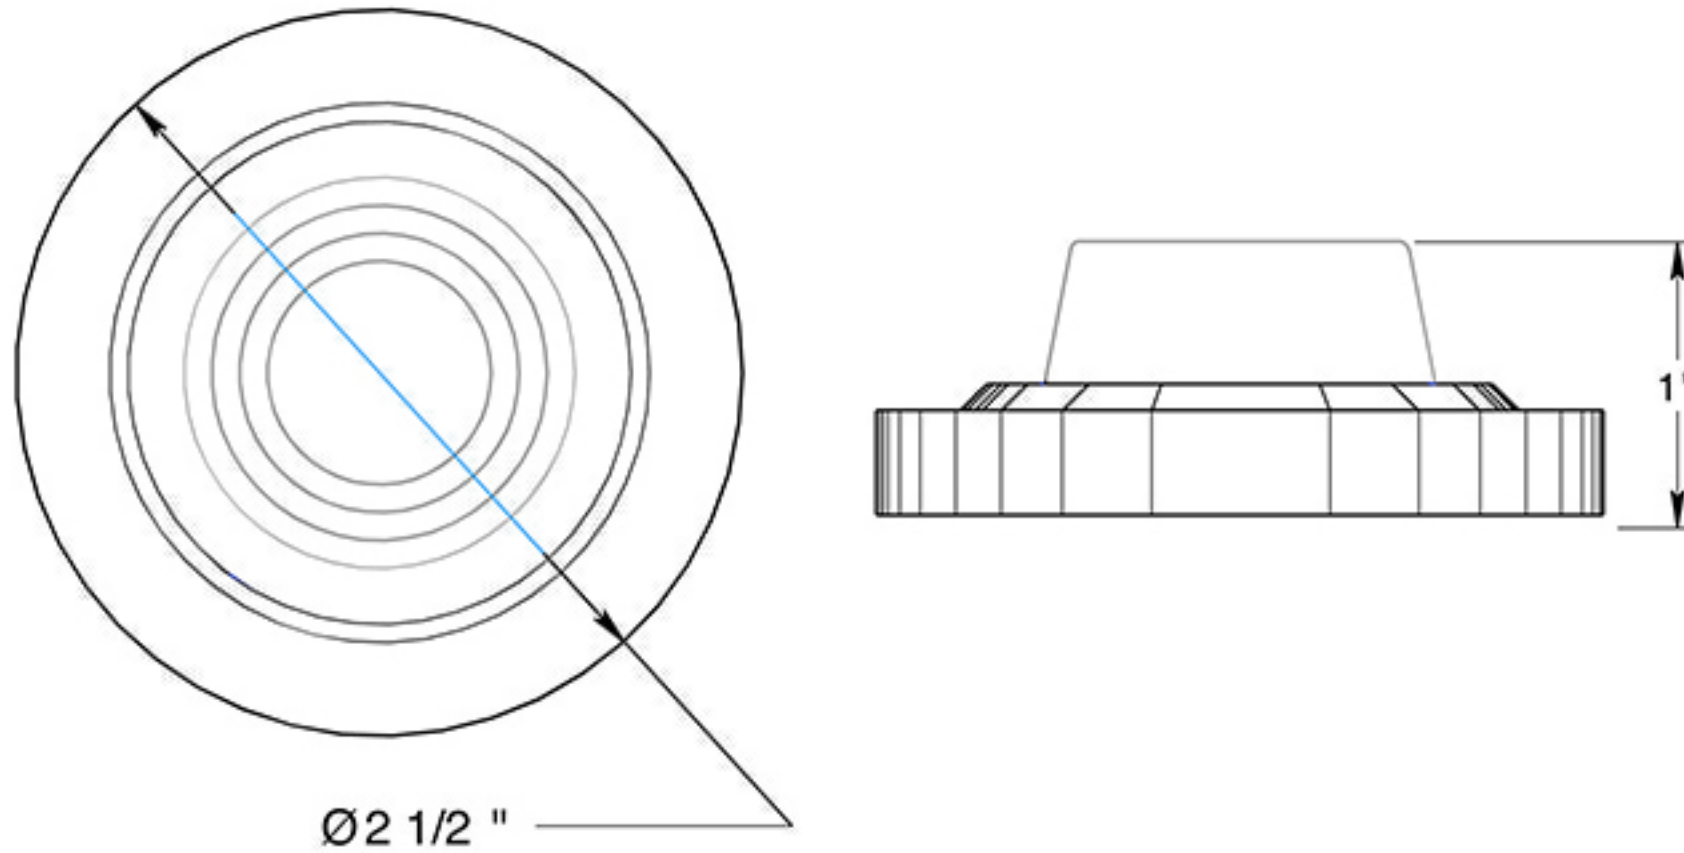

# WB238

2-1/2" ROUND BUMPER / FLUSH MOUNT / CONCAVE / SOLID BRASS

DRAWING NOT TO SCALE

NOTE: Deltana reserves the right to constantly improve its products and is not responsible for differences between the product in-hand and the specifications contained in this drawing. We do not recommend to pre-drill holes or pre-cut woods or metals based on the drawing information if the veracity of the specifications has not been proven by the live product.