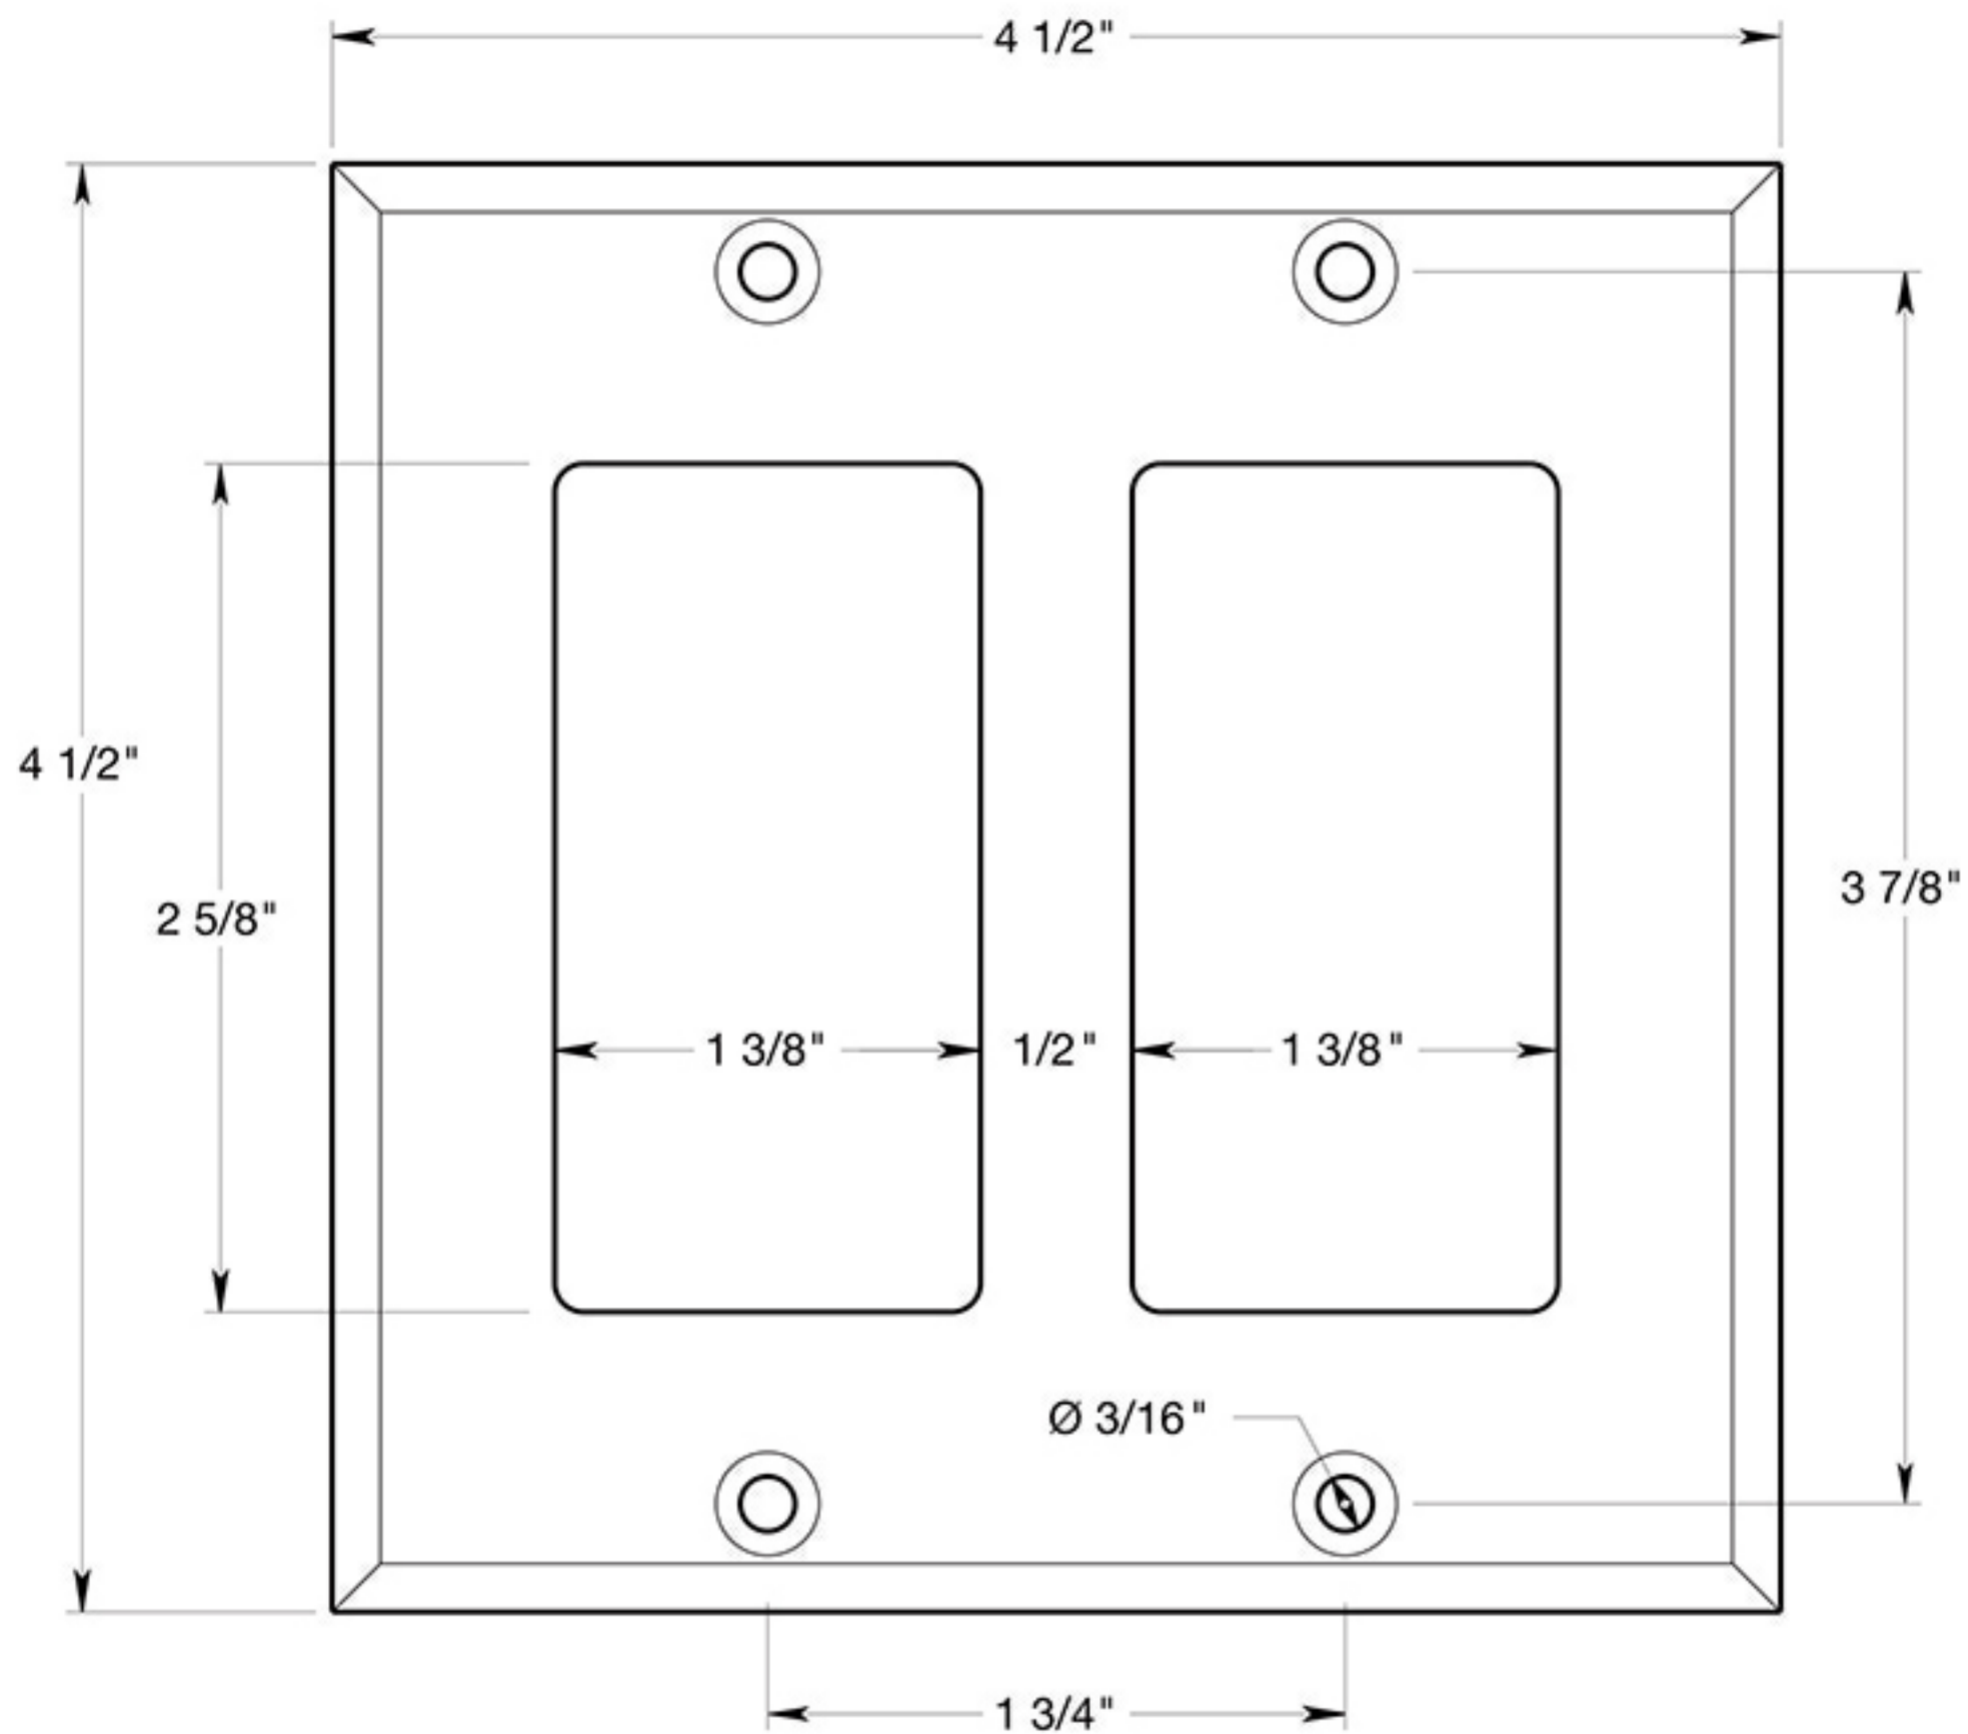

# SWP4741

SWITCH PLATE / DOUBLE ROCKER / SOLID BRASS

DRAWING NOT TO SCALE

NOTE: Deltana reserves the right to constantly improve its products and is not responsible for differences between the product in-hand and the specifications contained in this drawing. We do not recommend to pre-drill holes or pre-cut woods or metals based on the drawing information if the veracity of the specifications has not been proven by the live product.