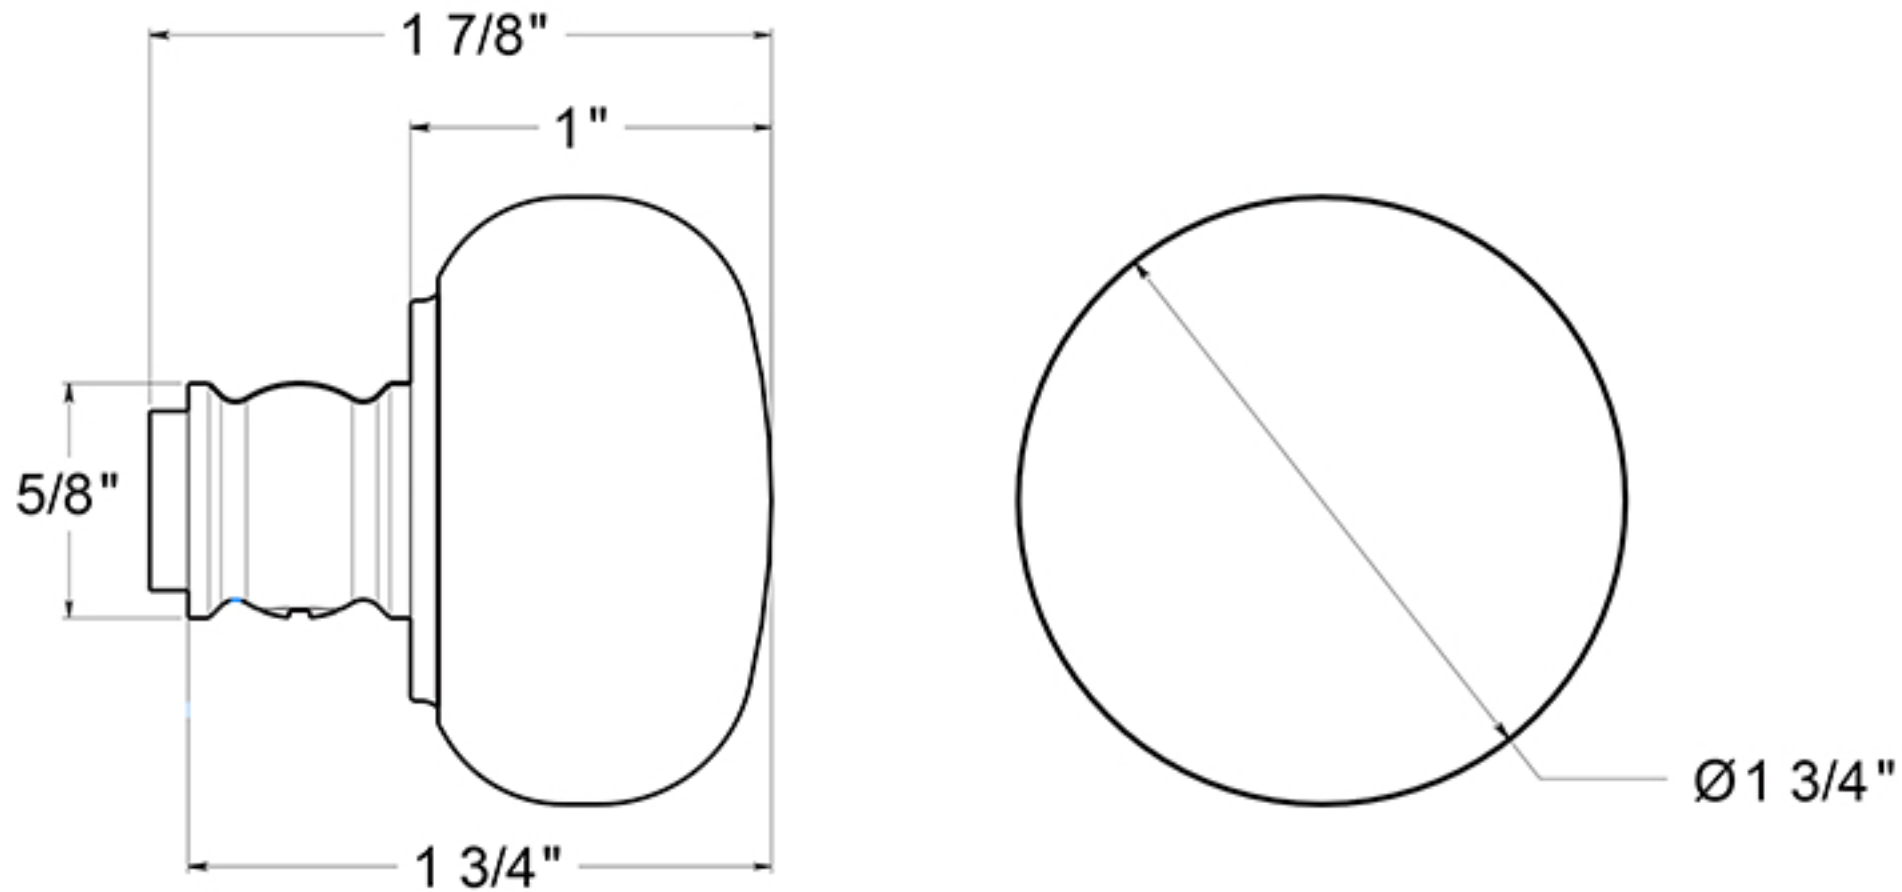

# SDLKNOB

ACCESSORY KNOB FOR SDL980 OR SDLS480 STORM DOOR LATCHES / SOLID BRASS

DRAWING NOT TO SCALE

NOTE: Deltana reserves the right to constantly improve its products and is not responsible for differences between the product in-hand and the specifications contained in this drawing. We do not recommend to pre-drill holes or pre-cut woods or metals based on the drawing information if the veracity of the specifications has not been proven by the live product.