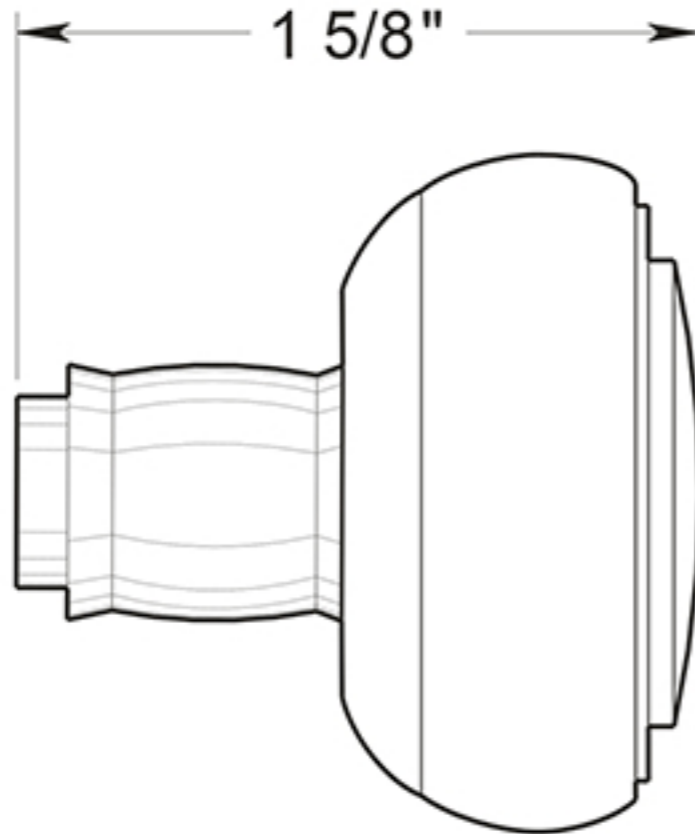

SDL688/KNOB

ACCESSORY KNOB FOR CLASSIC STORM DOOR LATCH / SOLID BRASS

DRAWING NOT TO SCALE

NOTE: Deltana reserves the right to constantly improve its products and is not responsible for differences between the product in-hand and the specifications contained in this drawing. We do not recommend to pre-drill holes or pre-cut woods or metals based on the drawing information if the veracity of the specifications has not been proven by the live product.