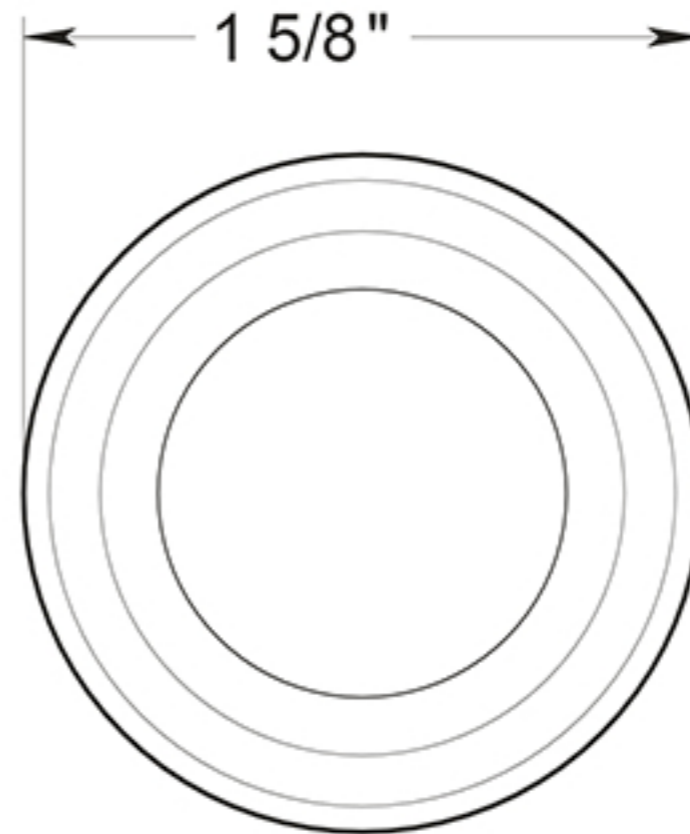

SDL688/KNOB

ACCESSORY KNOB FOR CLASSIC STORM DOOR LATCH / SOLID BRASS

DRAWING NOT TO SCALE

NOTE: Deltana reserves the right to constantly improve its products and is not responsible for differences between the product in-hand and the specifications contained in this drawing. We do not recommend to pre-drill holes or pre-cut woods or metals based on the drawing information if the veracity of the specifications has not been proven by the live product.