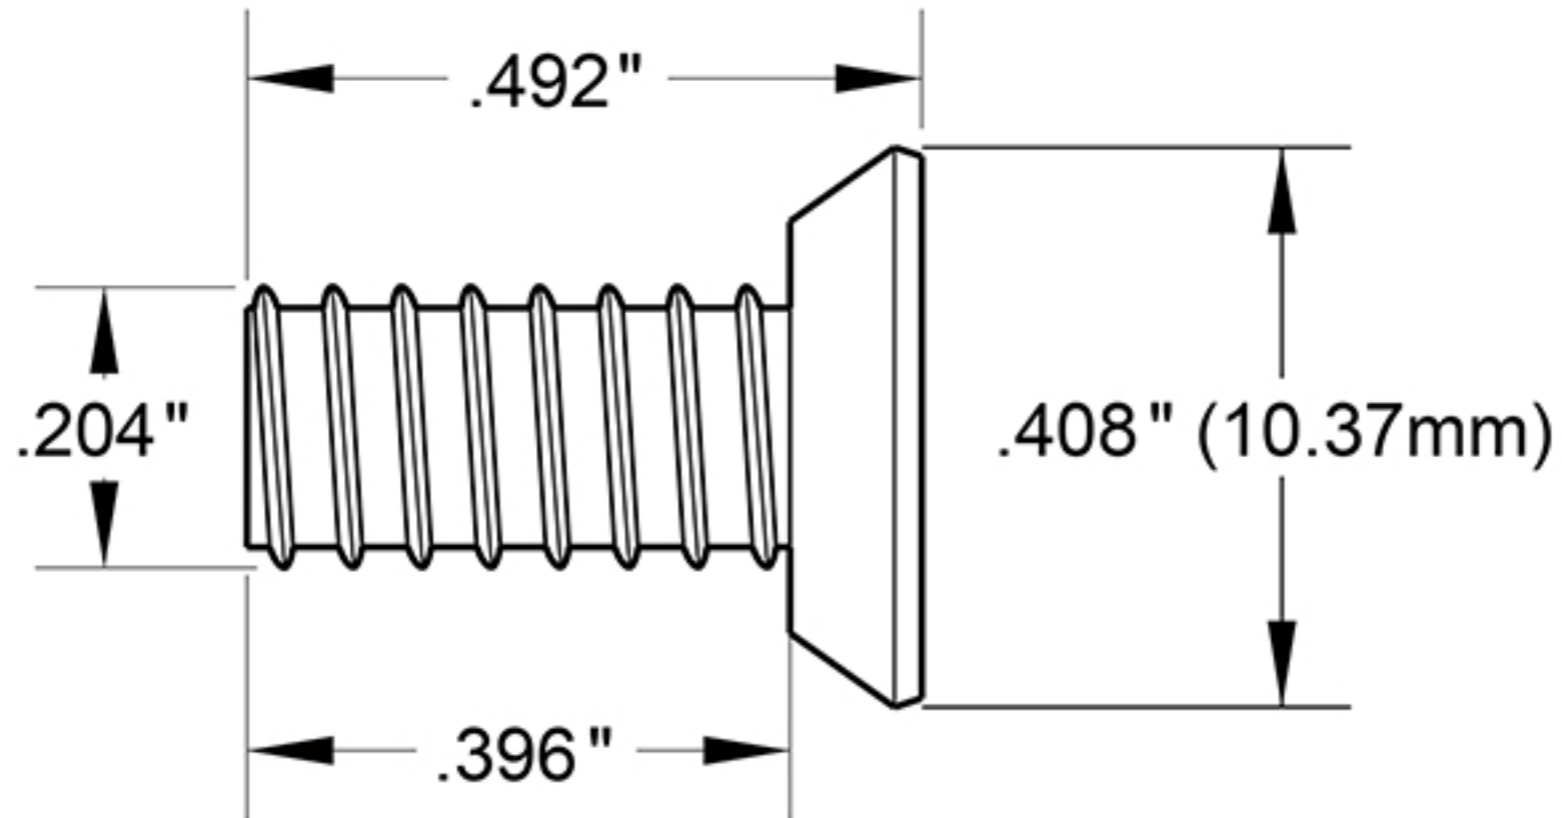

# SCMS1205

#12 x 1/2" WOOD SCREW / STEEL

DRAWING NOT TO SCALE

NOTE: Deltana reserves the right to constantly improve its products and is not responsible for differences between the product in-hand and the specifications contained in this drawing. We do not recommend to pre-drill holes or pre-cut woods or metals based on the drawing information if the veracity of the specifications has not been proven by the live product.