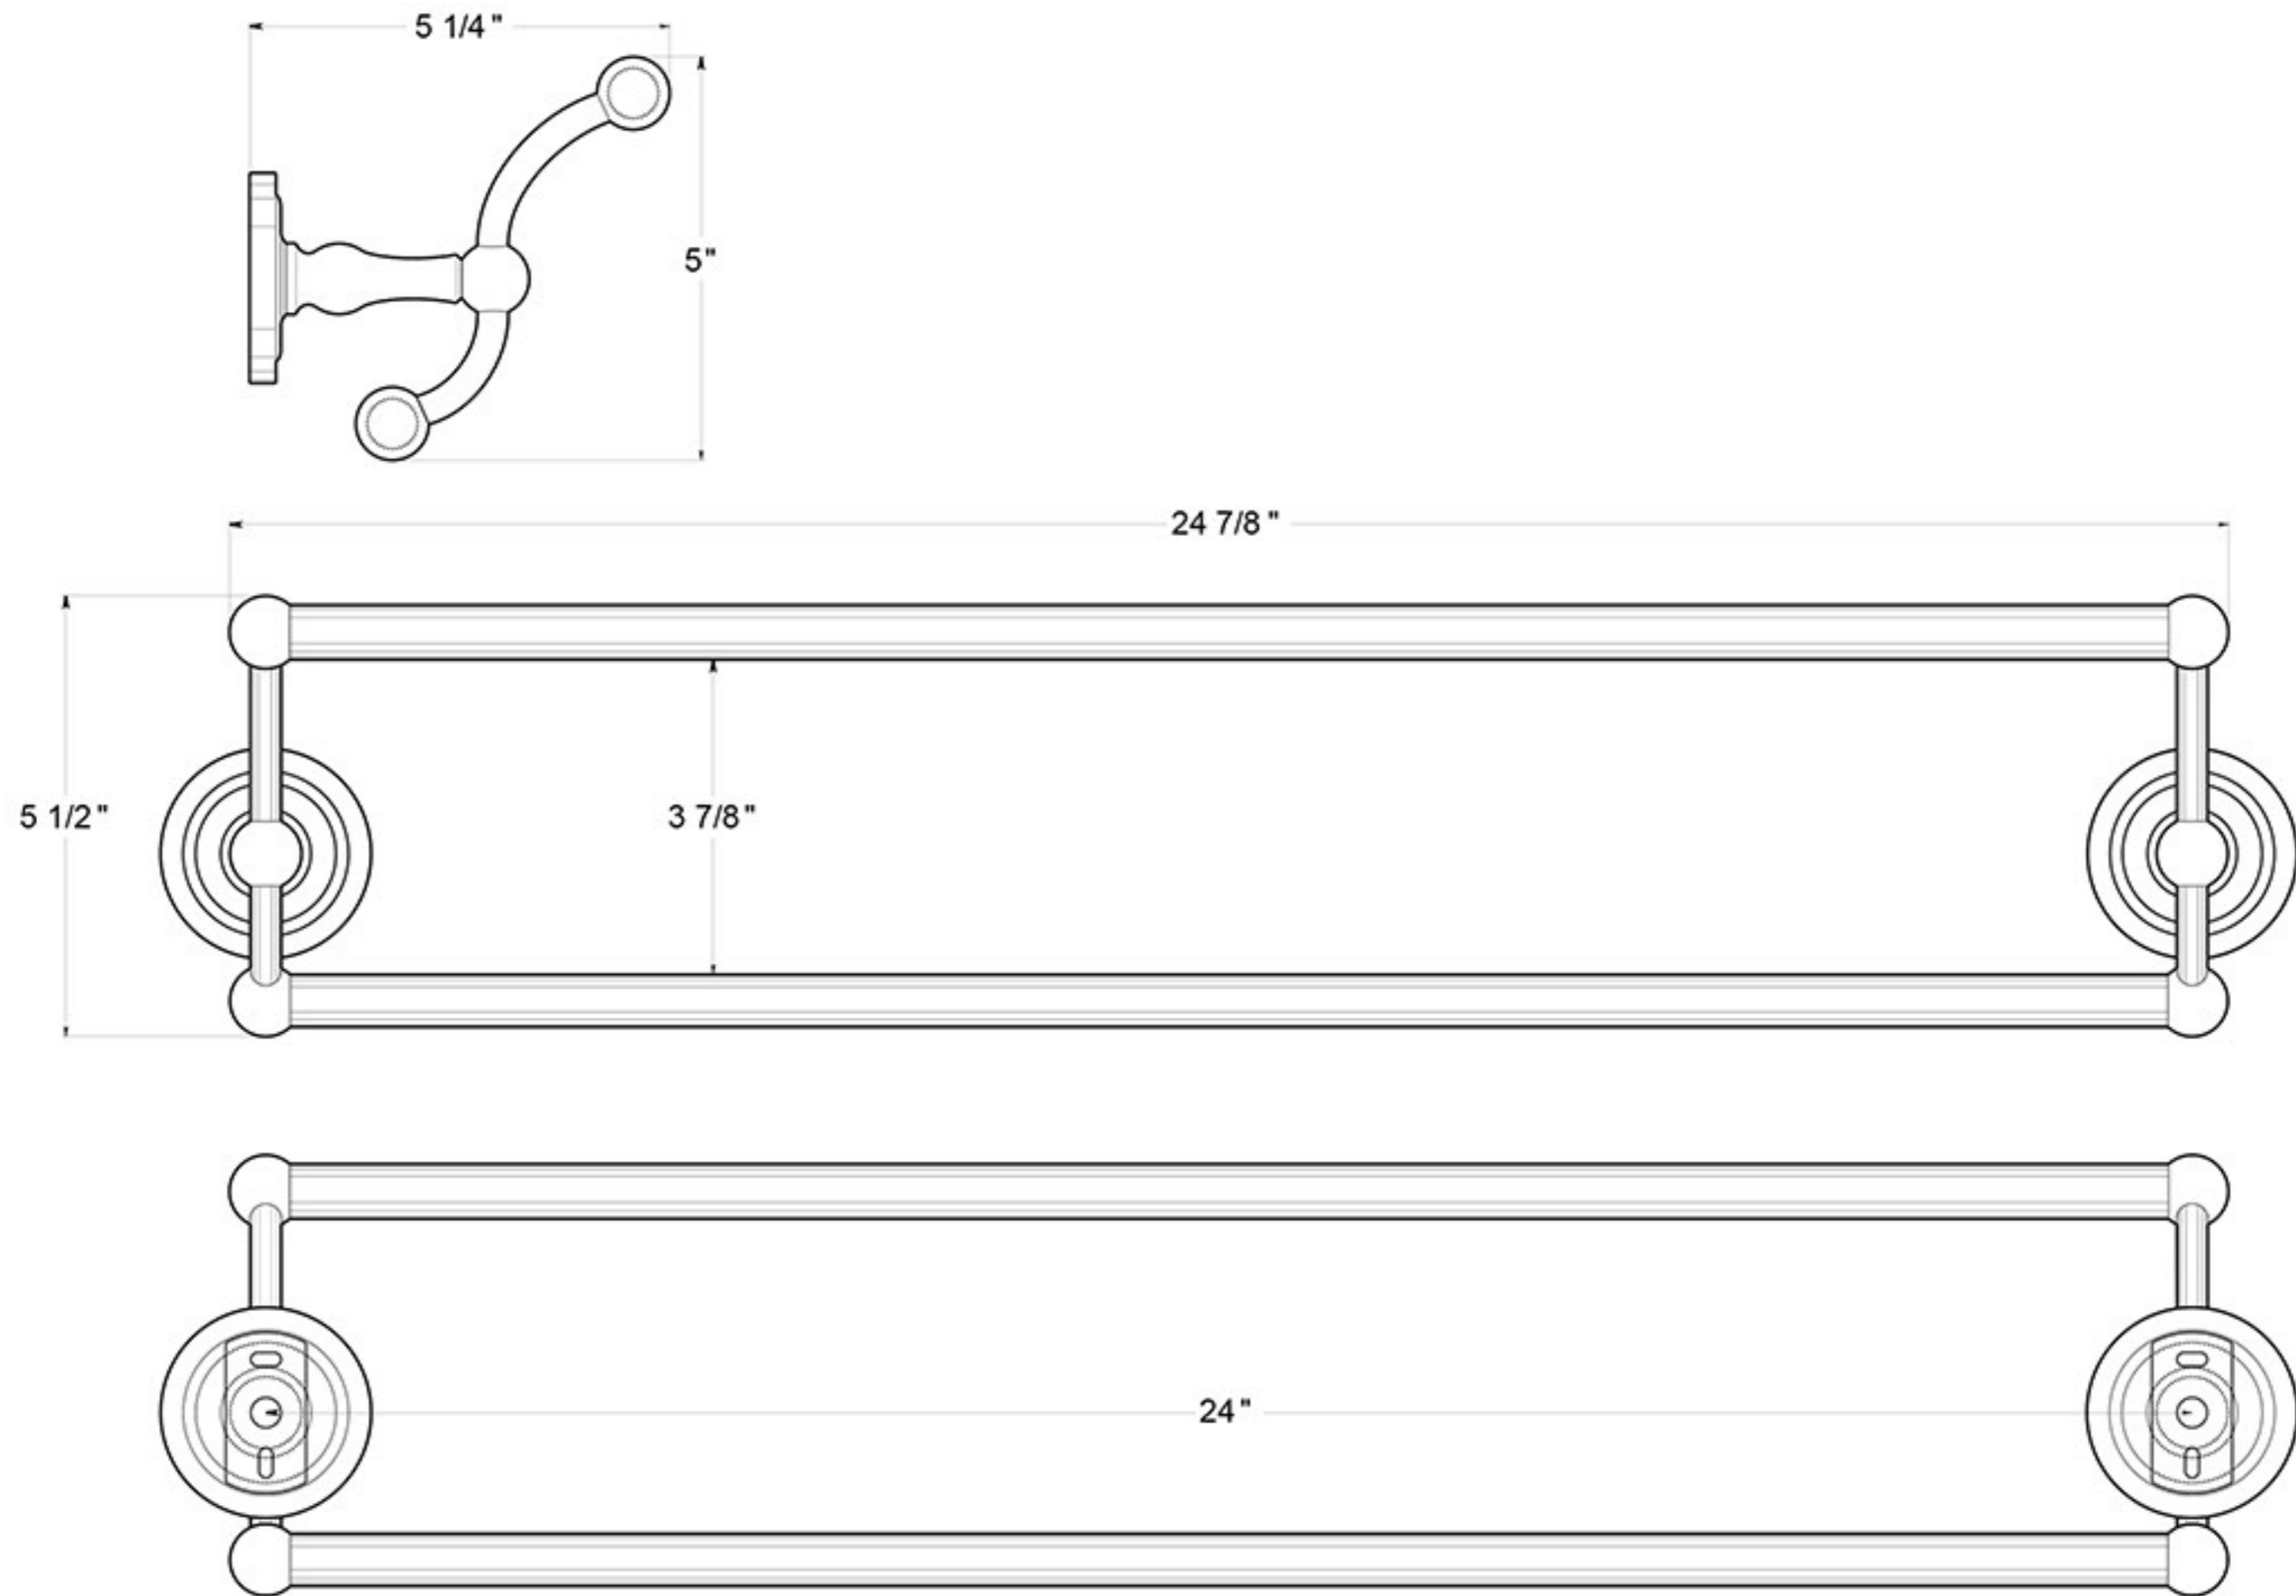

# R2006

24" DOUBLE TOWEL BAR / SOLID BRASS

DRAWING NOT TO SCALE

NOTE: Deltana reserves the right to constantly improve its products and is not responsible for differences between the product in-hand and the specifications contained in this drawing. We do not recommend to pre-drill holes or pre-cut woods or metals based on the drawing information if the veracity of the specifications has not been proven by the live product.