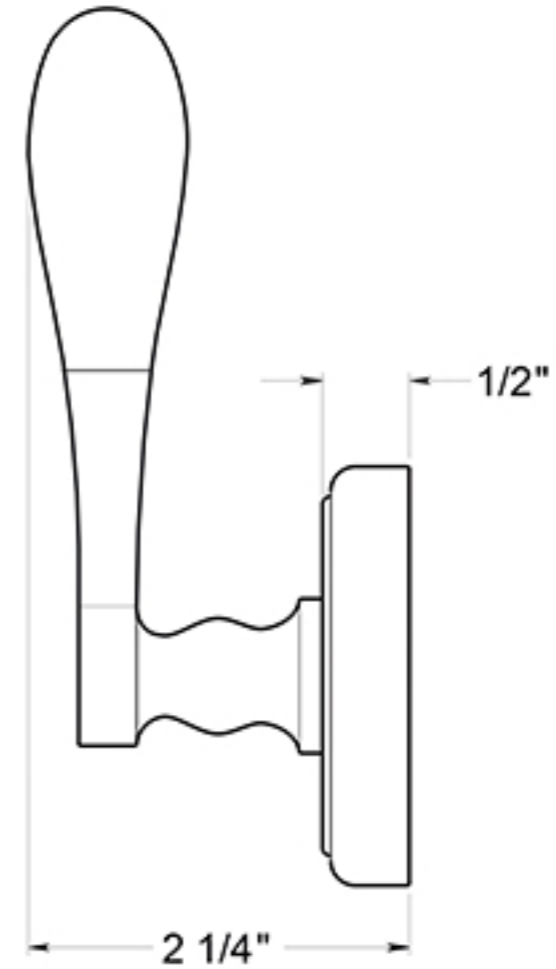

PRLLR4-LH

LACOVIA LEVERS / DUMMY / LEFT HAND / RESIDENTIAL ELITE / SOLID BRASS

DRAWING NOT TO SCALE

NOTE: Deltana reserves the right to constantly improve its products and is not responsible for differences between the product in-hand and the specifications contained in this drawing. We do not recommend to pre-drill holes or pre-cut woods or metals based on the drawing information if the veracity of the specifications has not been proven by the live product.