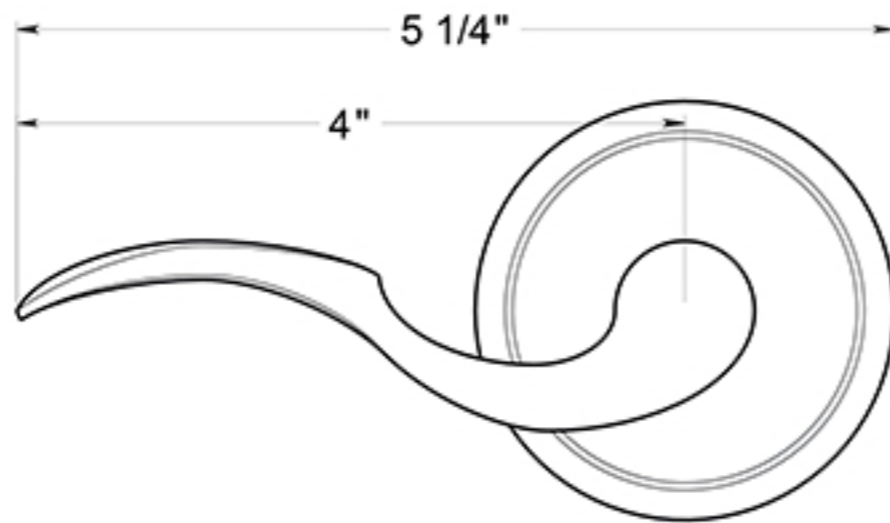

PRLLR4-LH

LACOVIA LEVERS / DUMMY / LEFT HAND / RESIDENTIAL ELITE / SOLID BRASS

DRAWING NOT TO SCALE

NOTE: Deltana reserves the right to constantly improve its products and is not responsible for differences between the product in-hand and the specifications contained in this drawing. We do not recommend to pre-drill holes or pre-cut woods or metals based on the drawing information if the veracity of the specifications has not been proven by the live product.