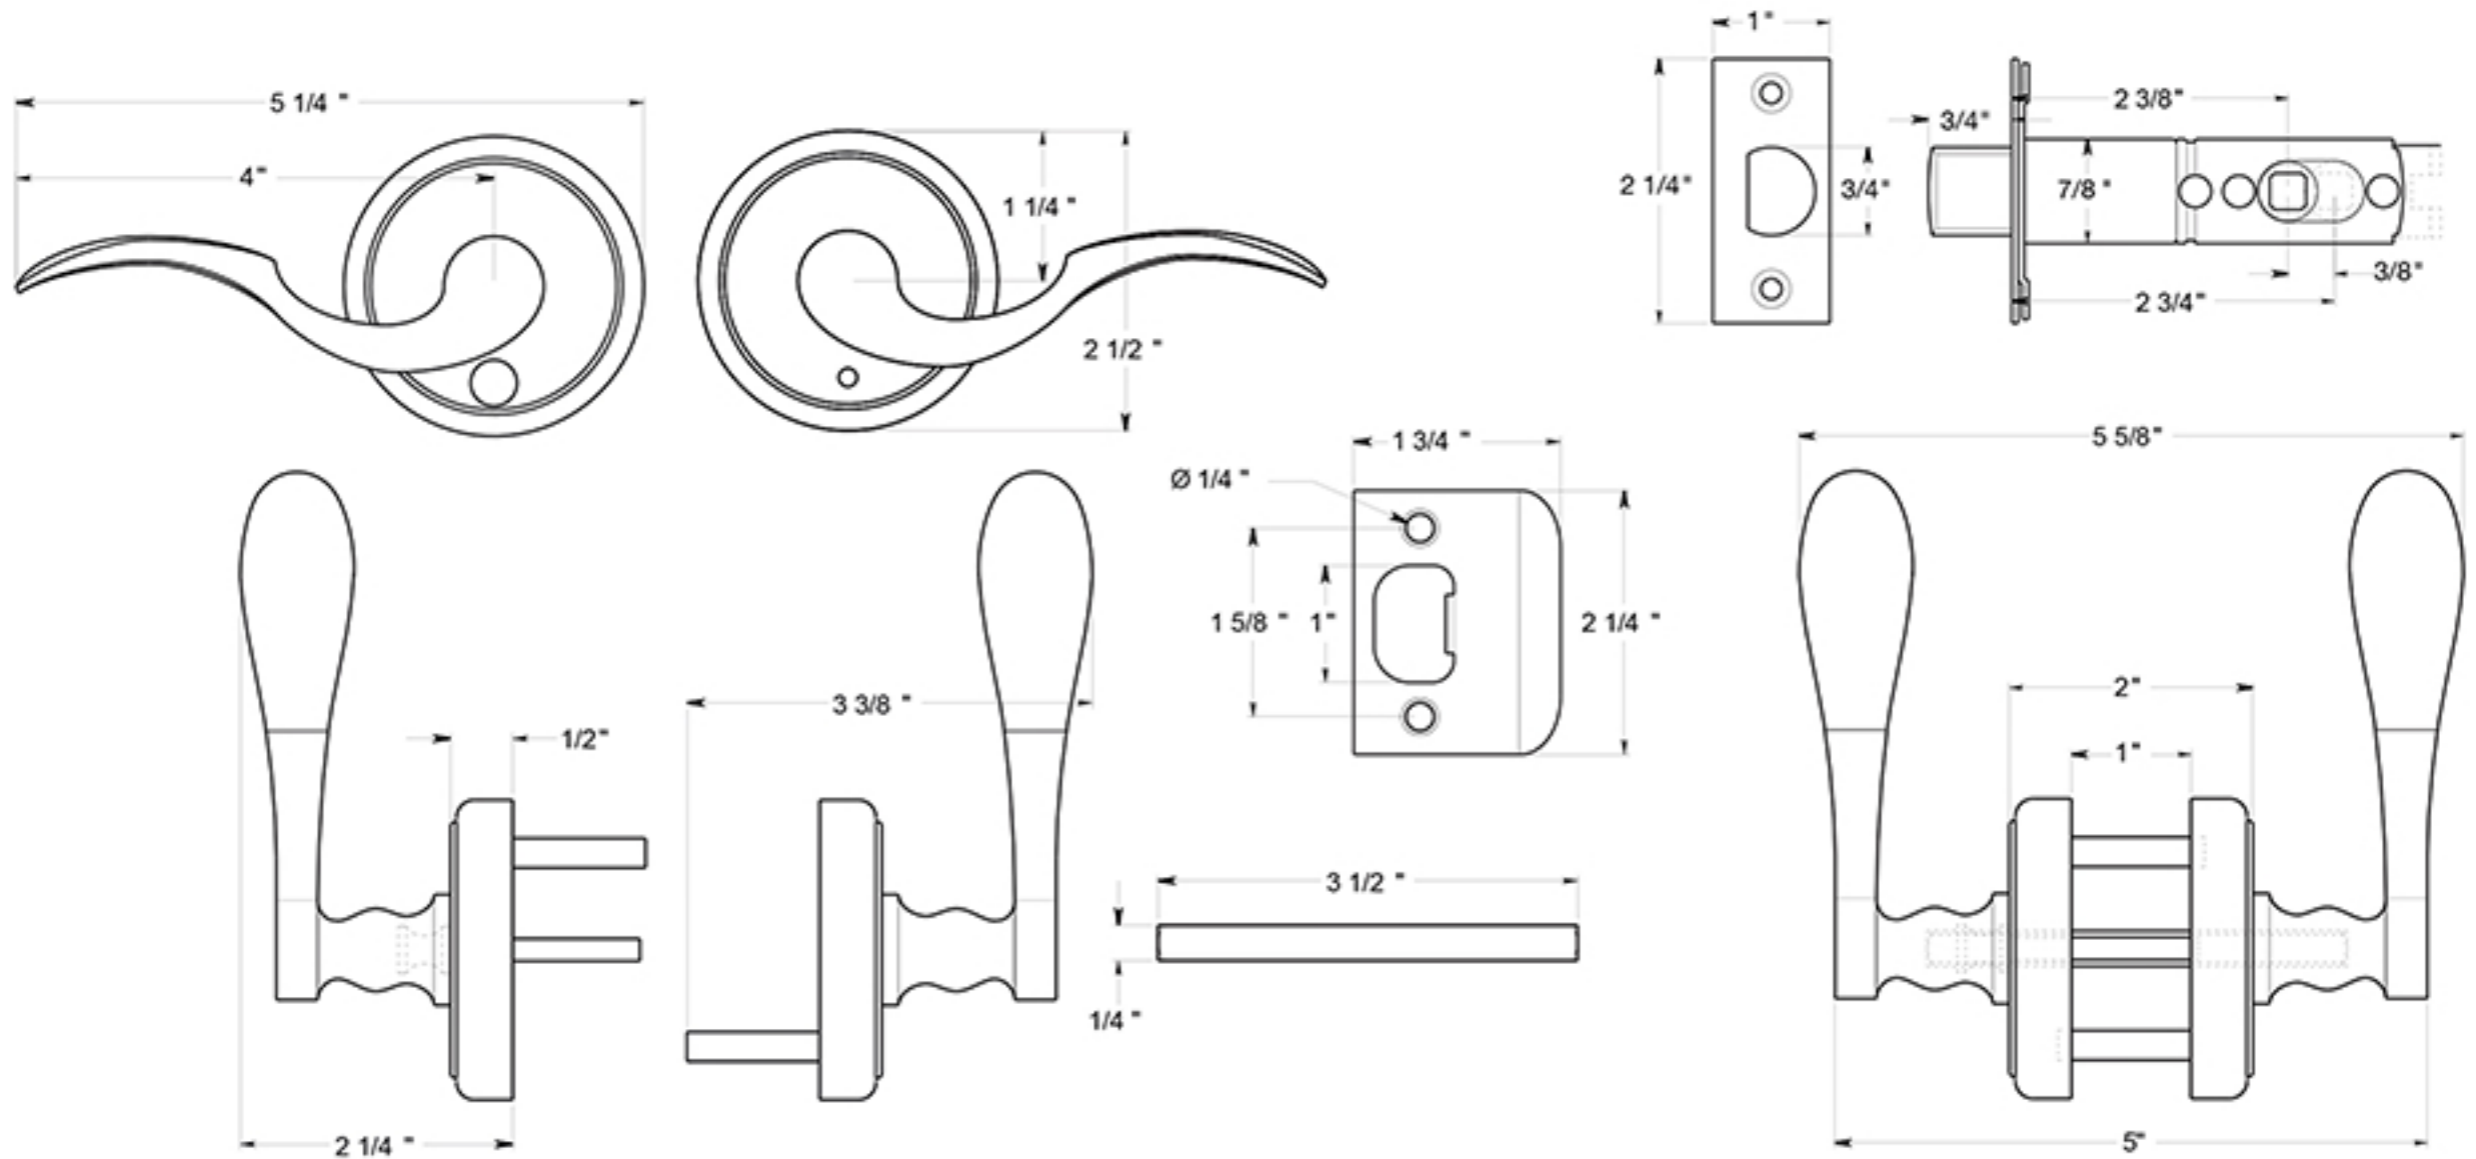

# PRLLR2-RH

LACOVIA LEVERS / PRIVACY / RIGHT HAND / RESIDENTIAL ELITE / SOLID BRASS

DRAWING NOT TO SCALE

NOTE: Deltana reserves the right to constantly improve its products and is not responsible for differences between the product in-hand and the specifications contained in this drawing. We do not recommend to pre-drill holes or pre-cut woods or metals based on the drawing information if the veracity of the specifications has not been proven by the live product.