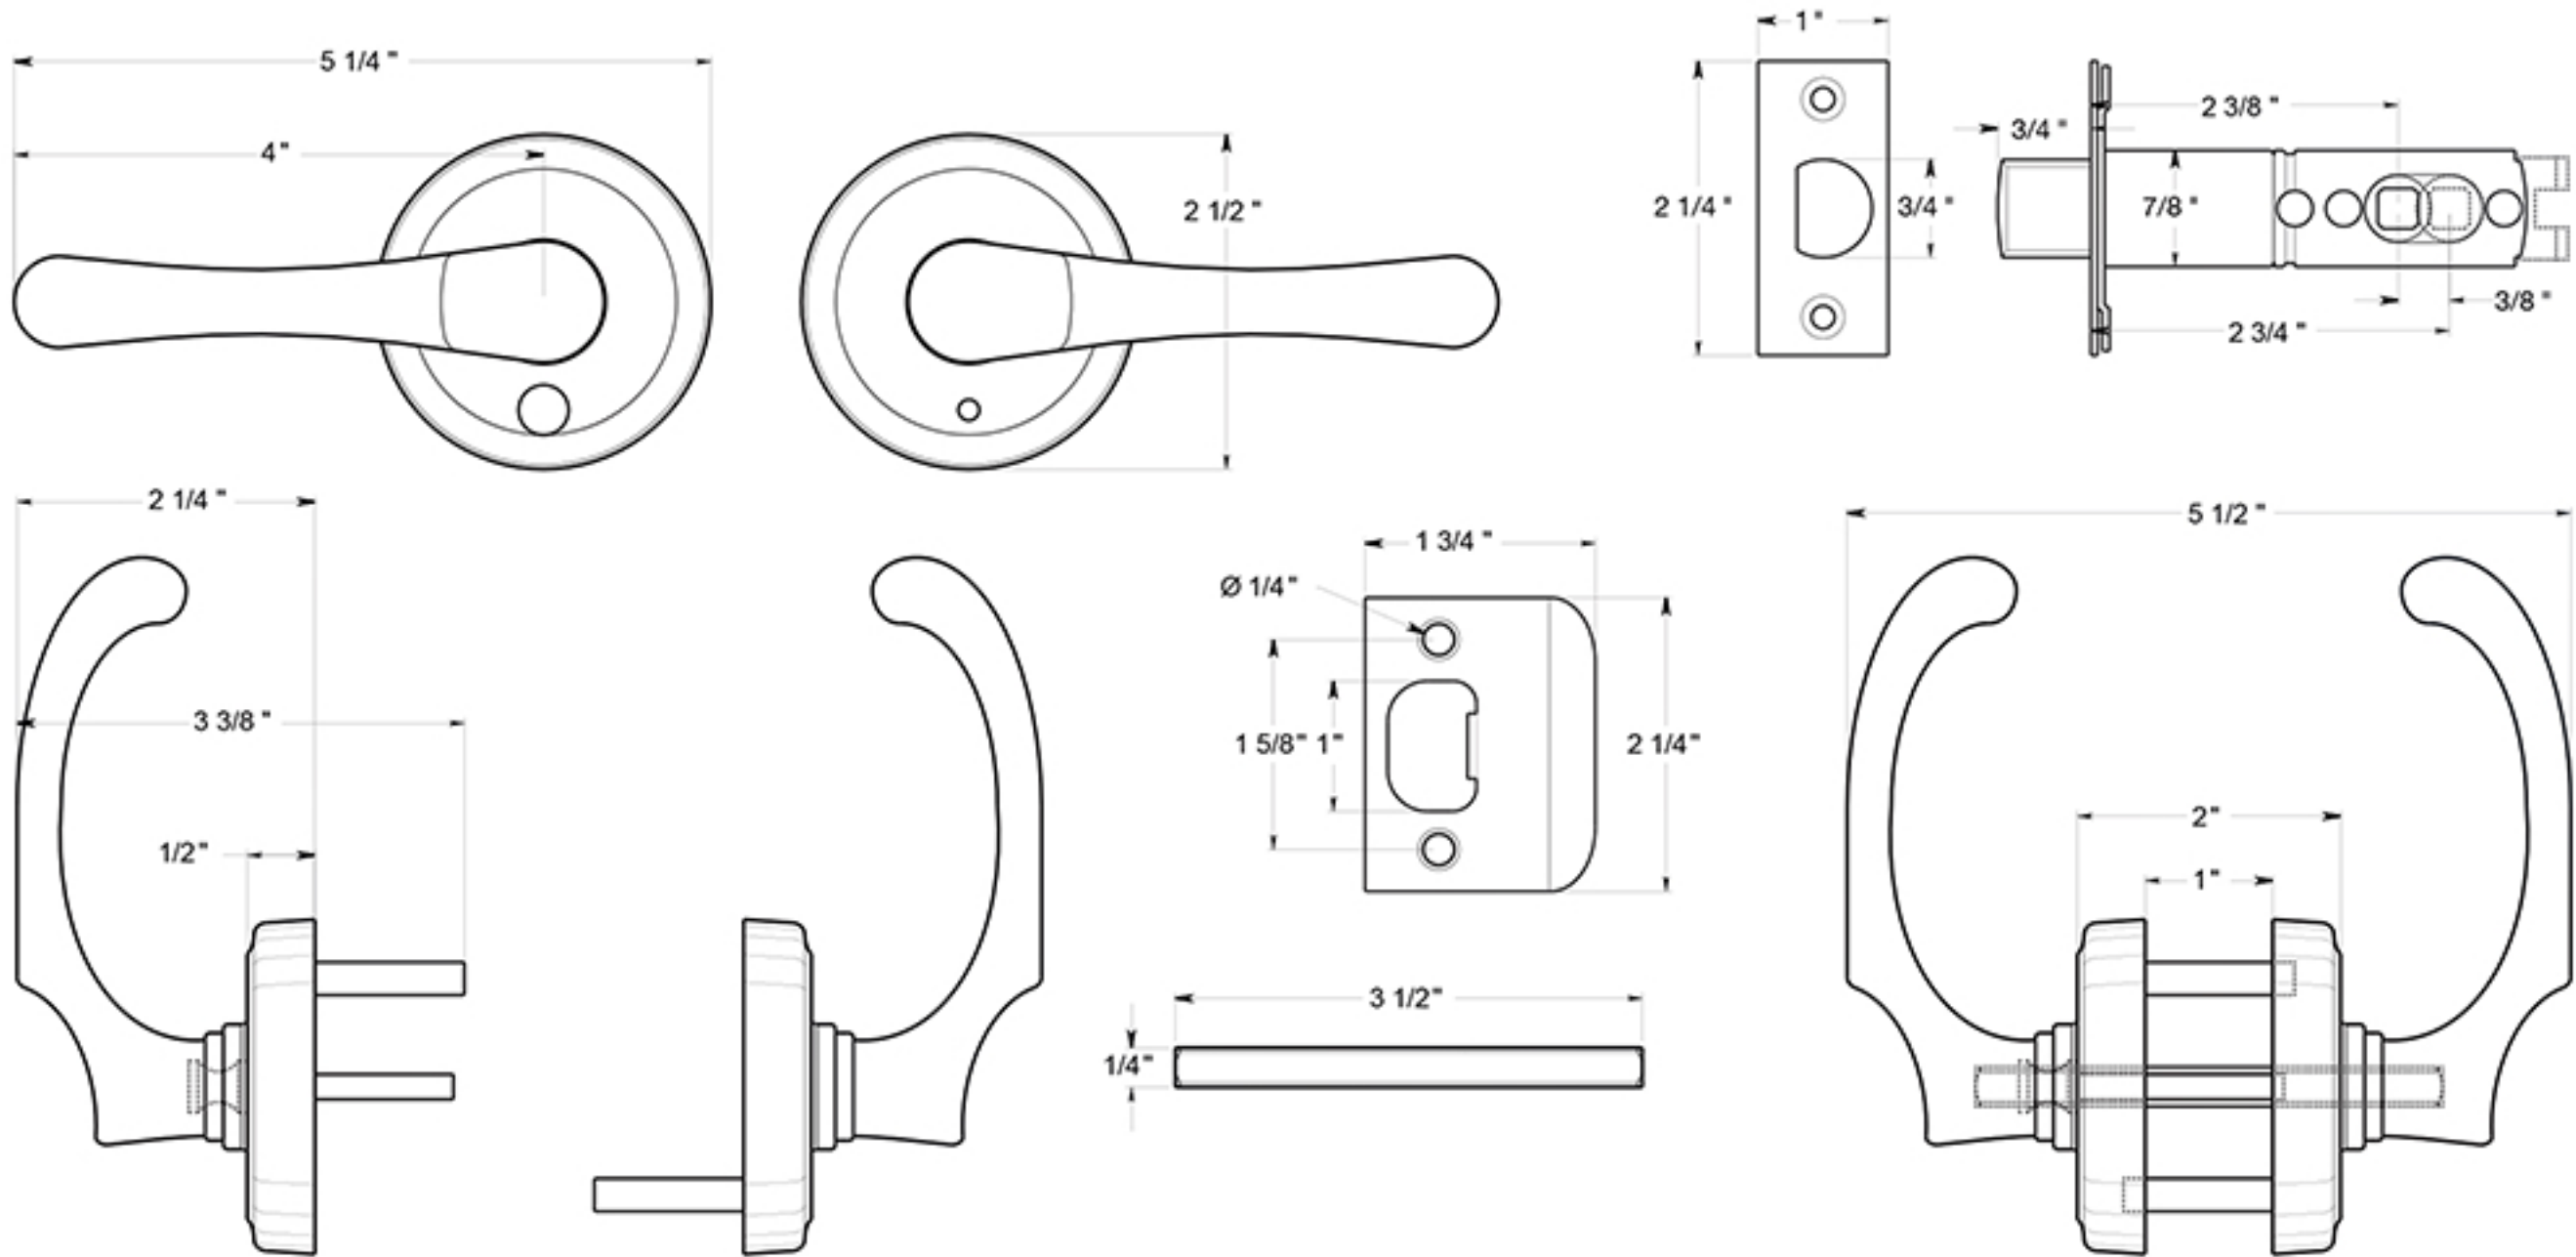

# PRCLR2-RH

CHAPELTON LEVERS / PRIVACY / RIGHT HAND / RESIDENTIAL ELITE / SOLID BRASS

DRAWING NOT TO SCALE

NOTE: Deltana reserves the right to constantly improve its products and is not responsible for differences between the product in-hand and the specifications contained in this drawing. We do not recommend to pre-drill holes or pre-cut woods or metals based on the drawing information if the veracity of the specifications has not been proven by the live product.