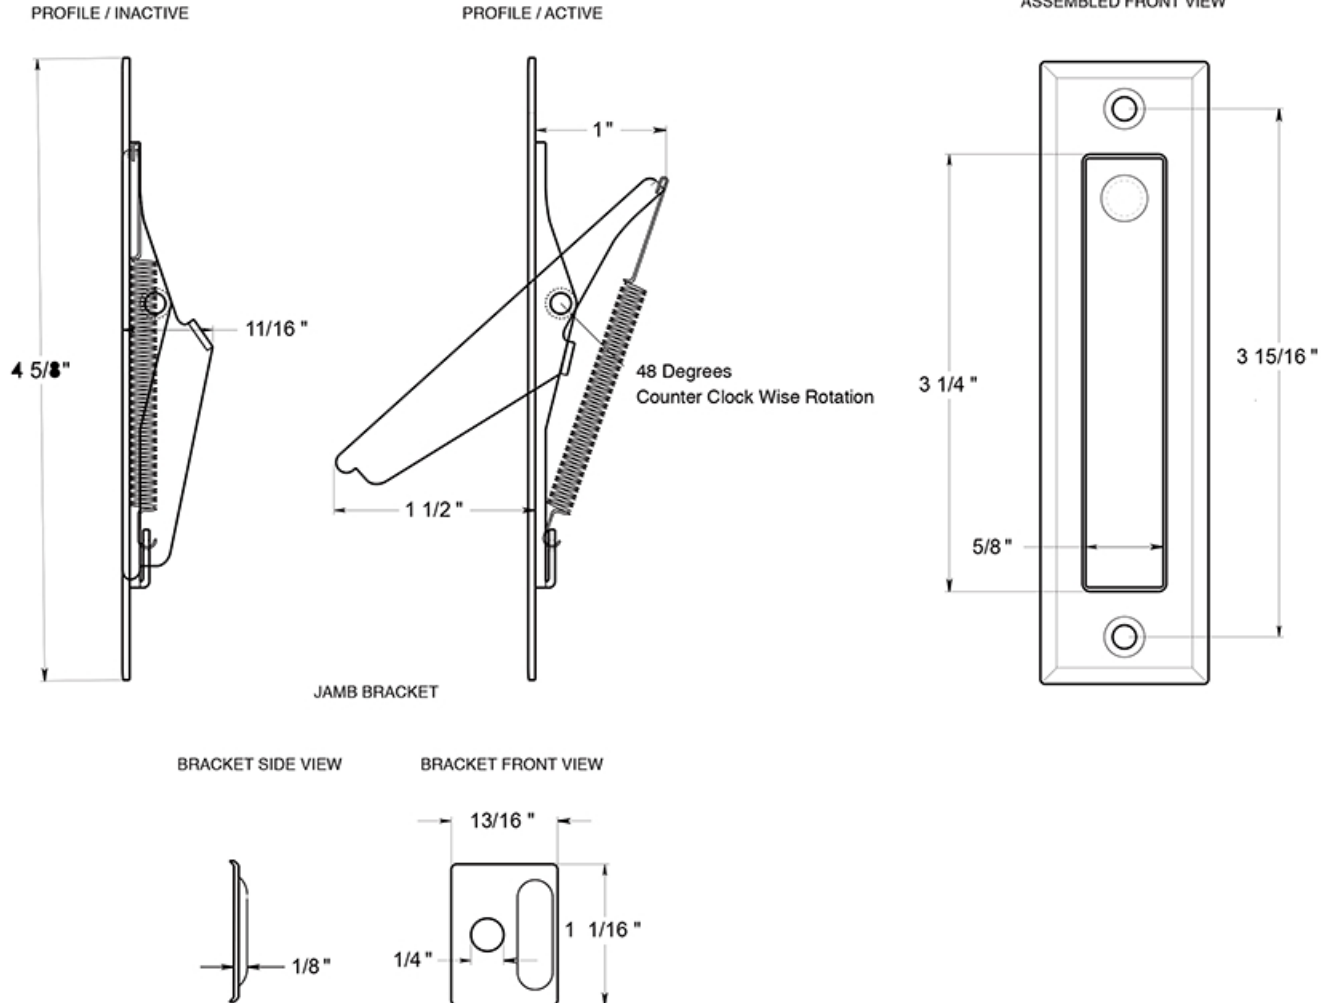

PDB50

4-5/8" POCKET DOOR BOLT - JAMB BOLT / SOLID BRASS

DRAWING NOT TO SCALE

NOTE: Deltana reserves the right to constantly improve its products and is not responsible for differences between the product in-hand and the specifications contained in this drawing. We do not recommend to pre-drill holes or pre-cut woods or metals based on the drawing information if the veracity of the specifications has not been proven by the live product.