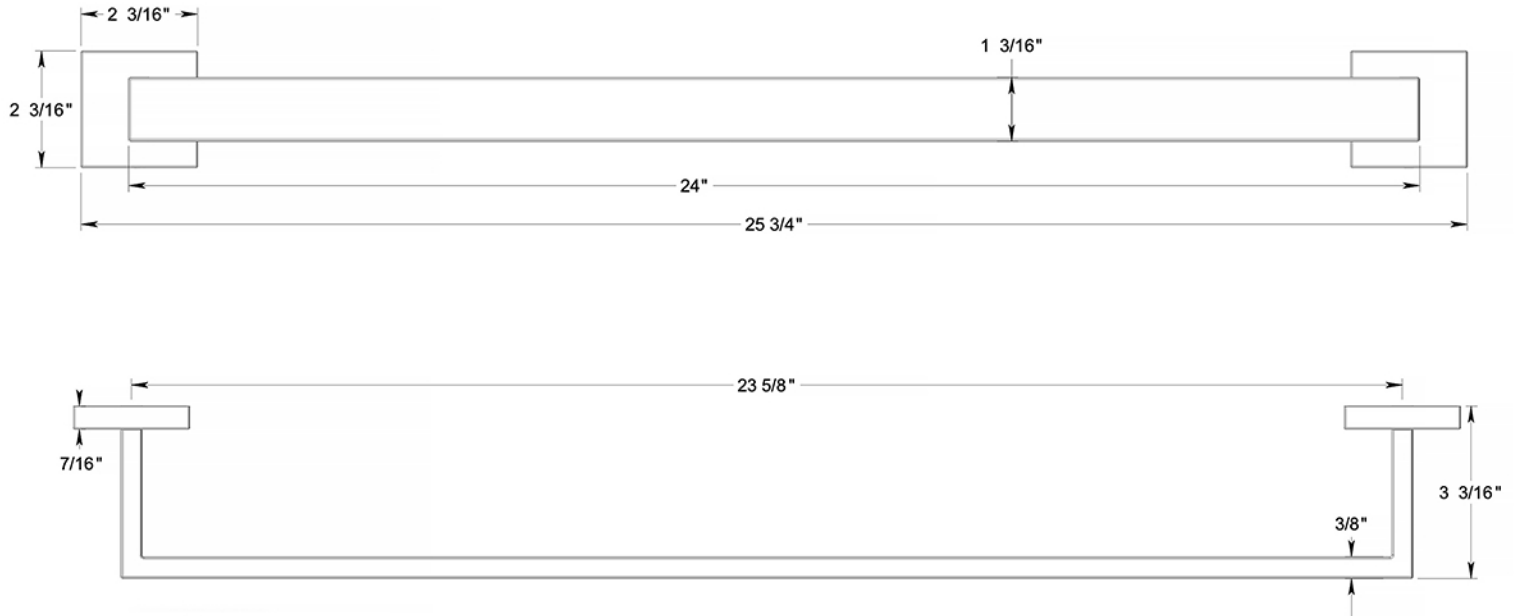

MM2003-24

24" TOWEL BAR / STAINLESS STEEL

DRAWING NOT TO SCALE

NOTE: Deltana reserves the right to constantly improve its products and is not responsible for differences between the product in-hand and the specifications contained in this drawing. We do not recommend to pre-drill holes or pre-cut woods or metals based on the drawing information if the veracity of the specifications has not been proven by the live product.