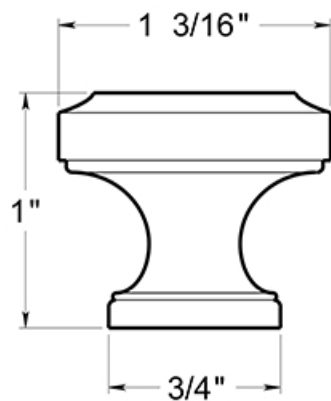

**KS10**  
SQUARE KNOB / 1" / SOLID BRASS

DRAWING NOT TO SCALE

NOTE: Deltana reserves the right to constantly improve its products and is not responsible for differences between the product in-hand and the specifications contained in this drawing. We do not recommend to pre-drill holes or pre-cut woods or metals based on the drawing information if the veracity of the specifications has not been proven by the live product.