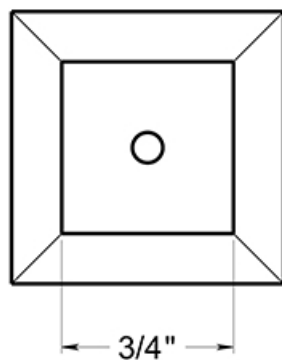

**KS10**  
SQUARE KNOB / 1" / SOLID BRASS

DRAWING NOT TO SCALE

NOTE: Deltana reserves the right to constantly improve its products and is not responsible for differences between the product in-hand and the specifications contained in this drawing. We do not recommend to pre-drill holes or pre-cut woods or metals based on the drawing information if the veracity of the specifications has not been proven by the live product.