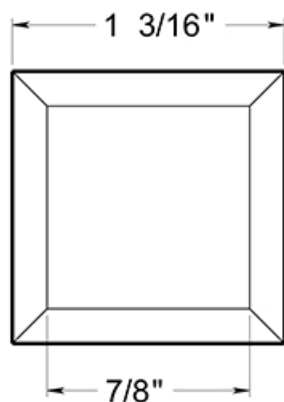

**KS10**  
SQUARE KNOB / 1" / SOLID BRASS

DRAWING NOT TO SCALE

NOTE: Deltana reserves the right to constantly improve its products and is not responsible for differences between the product in-hand and the specifications contained in this drawing. We do not recommend to pre-drill holes or pre-cut woods or metals based on the drawing information if the veracity of the specifications has not been proven by the live product.