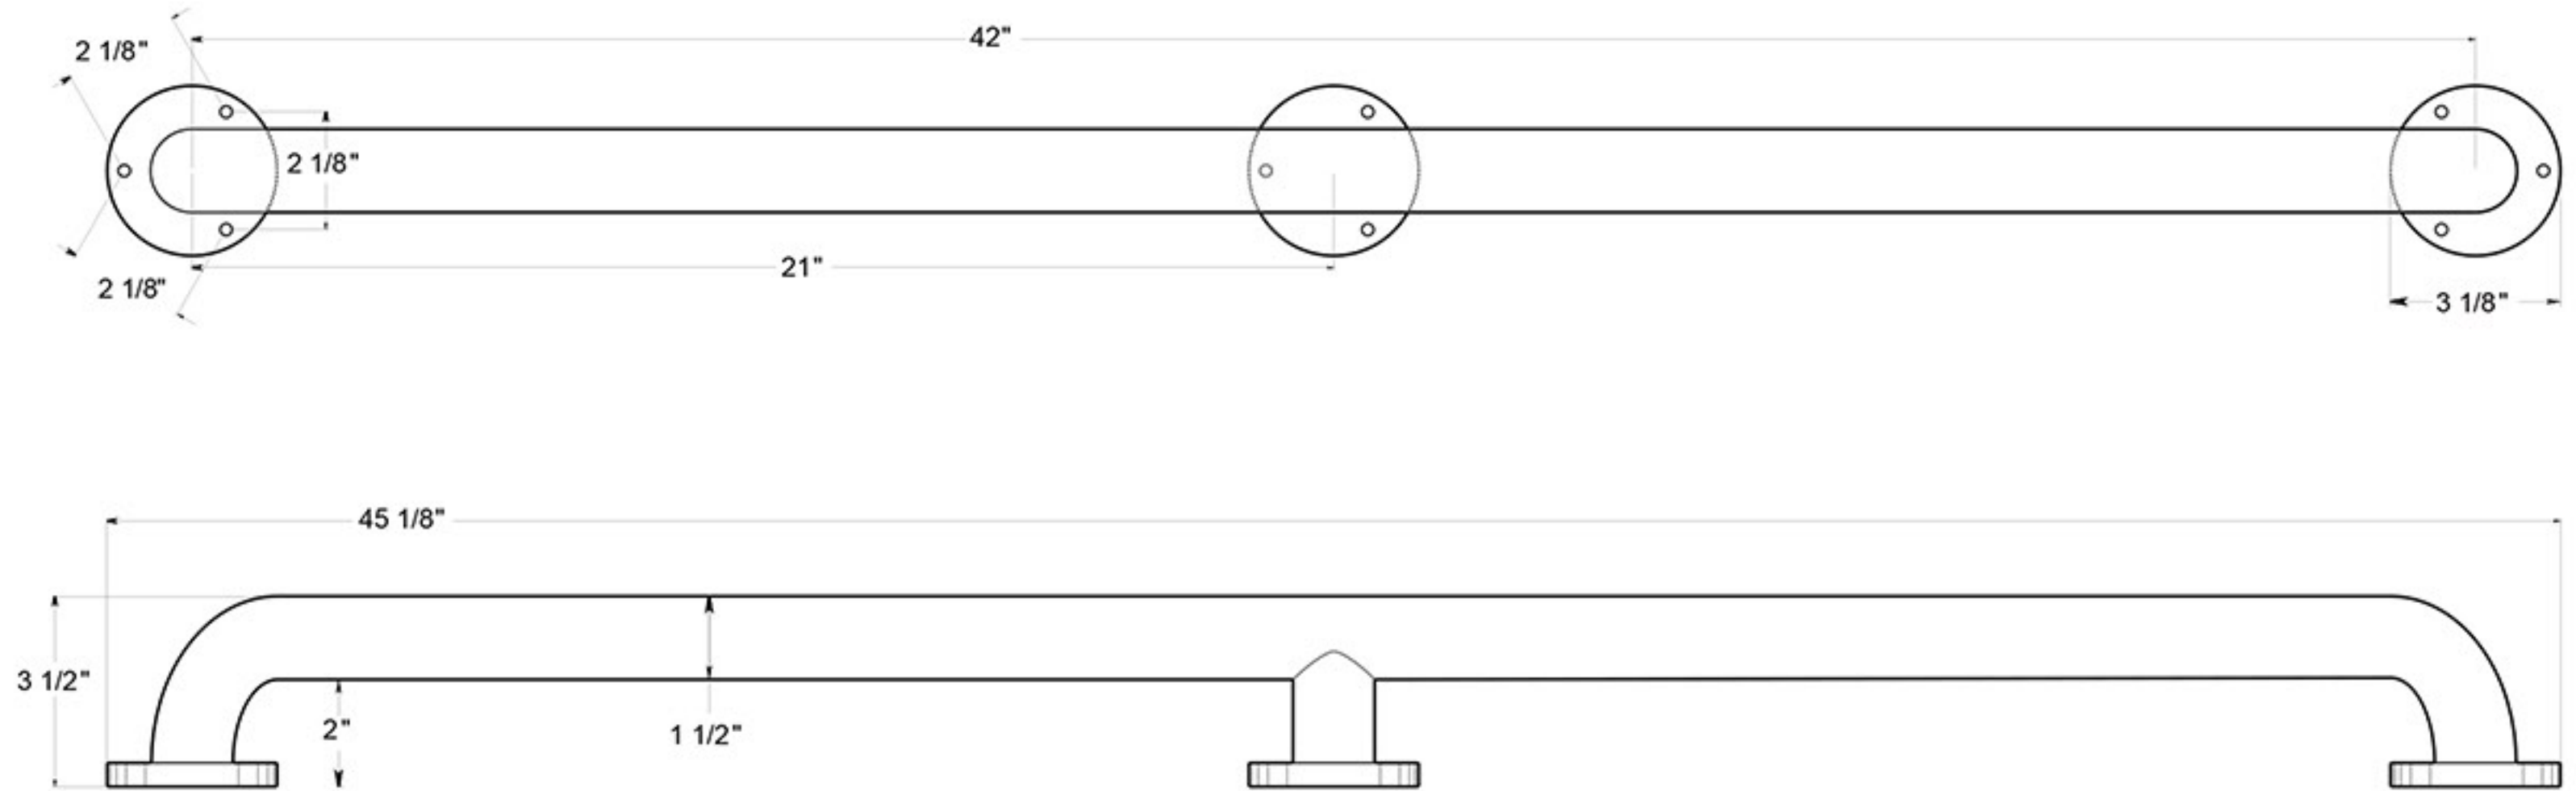

# GB42CPU32D

42" GRAB BAR / WITH CENTER POST / STAINLESS STEEL

DRAWING NOT TO SCALE

NOTE: Deltana reserves the right to constantly improve its products and is not responsible for differences between the product in-hand and the specifications contained in this drawing. We do not recommend to pre-drill holes or pre-cut woods or metals based on the drawing information if the veracity of the specifications has not been proven by the live product.