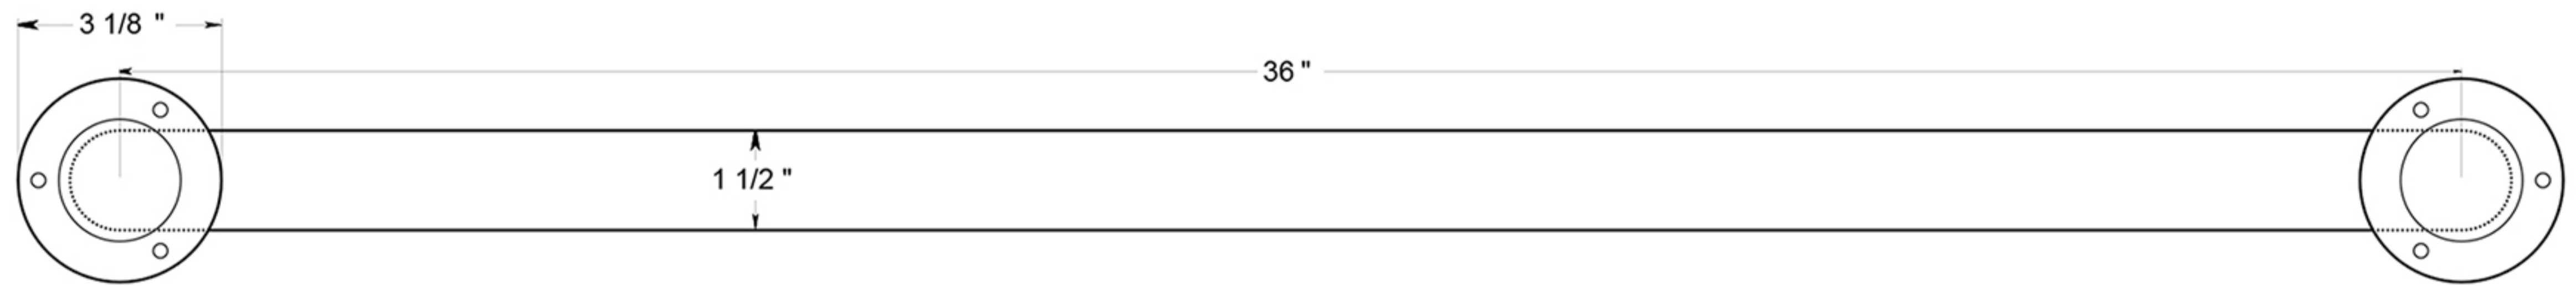

# GB36U32D

36" GRAB BAR / STAINLESS STEEL

DRAWING NOT TO SCALE

NOTE: Deltana reserves the right to constantly improve its products and is not responsible for differences between the product in-hand and the specifications contained in this drawing. We do not recommend to pre-drill holes or pre-cut woods or metals based on the drawing information if the veracity of the specifications has not been proven by the live product.