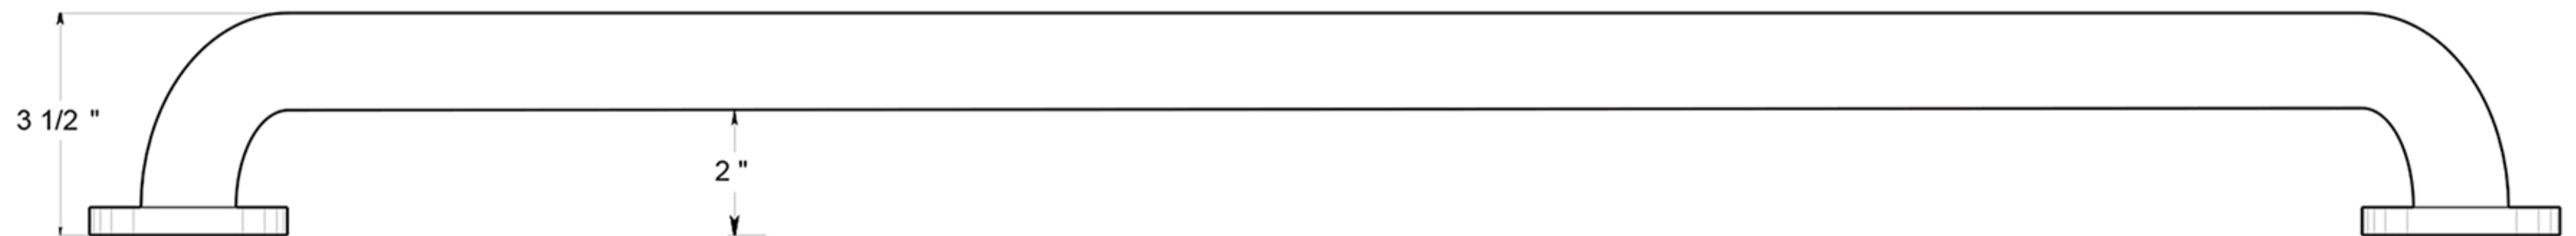

# GB36U32D

36" GRAB BAR / STAINLESS STEEL

DRAWING NOT TO SCALE

NOTE: Deltana reserves the right to constantly improve its products and is not responsible for differences between the product in-hand and the specifications contained in this drawing. We do not recommend to pre-drill holes or pre-cut woods or metals based on the drawing information if the veracity of the specifications has not been proven by the live product.