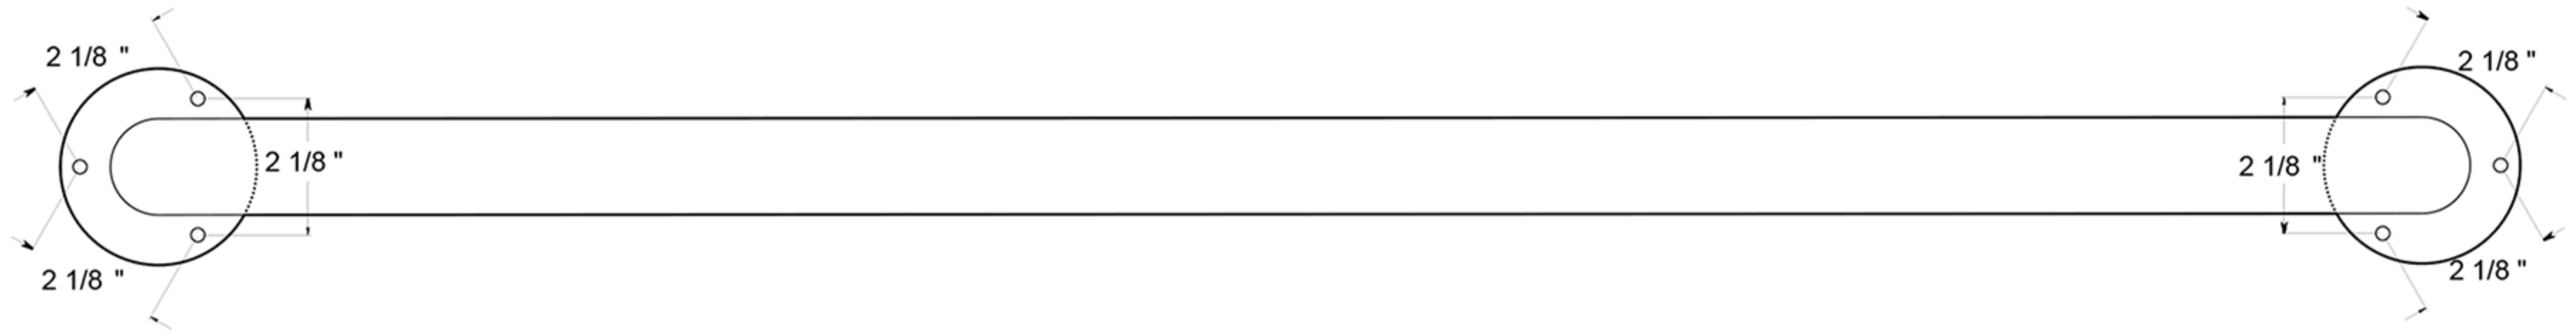

# GB36U32D

36" GRAB BAR / STAINLESS STEEL

DRAWING NOT TO SCALE

NOTE: Deltana reserves the right to constantly improve its products and is not responsible for differences between the product in-hand and the specifications contained in this drawing. We do not recommend to pre-drill holes or pre-cut woods or metals based on the drawing information if the veracity of the specifications has not been proven by the live product.