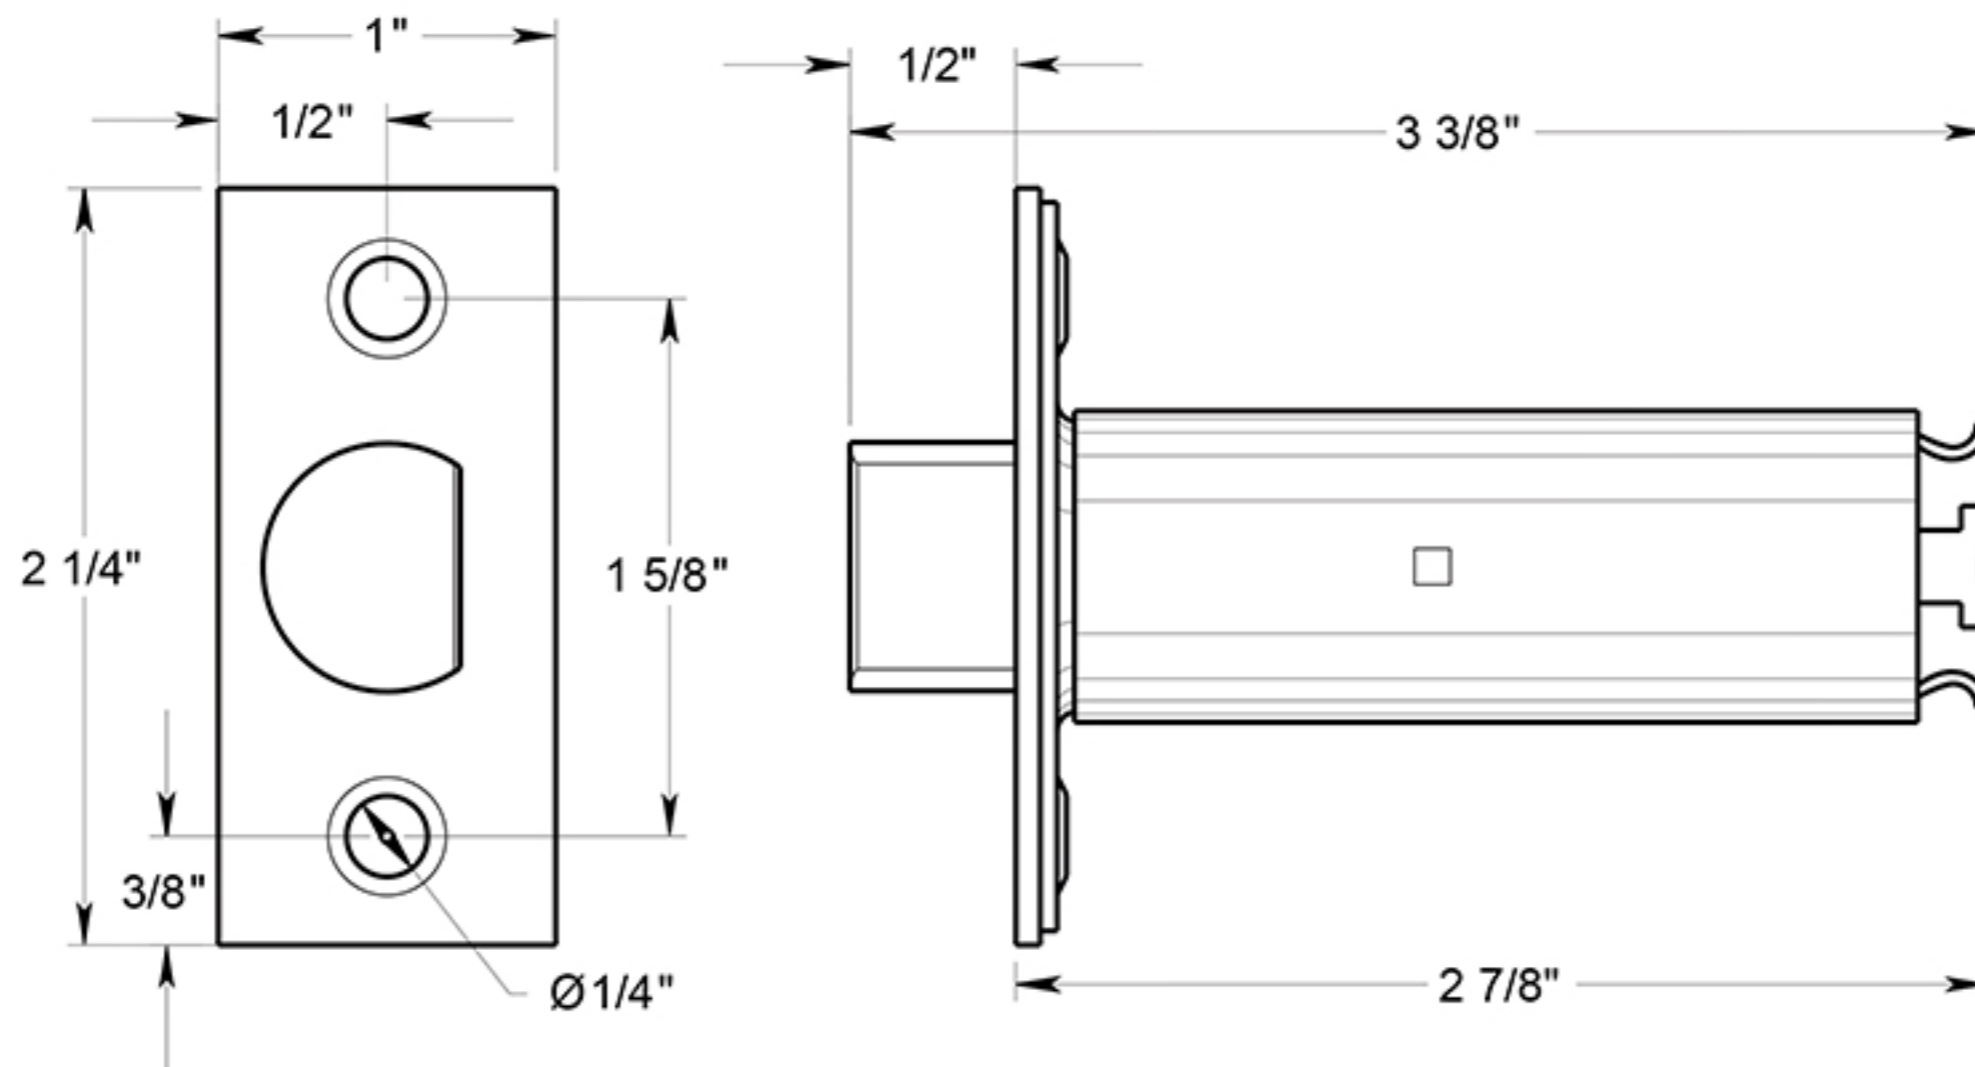

G2RLP375

LATCH 3-3/4" / PRIVACY & PASSAGE / COMMERCIAL GRADE 2 / STEEL & ZINC

DRAWING NOT TO SCALE

NOTE: Deltana reserves the right to constantly improve its products and is not responsible for differences between the product in-hand and the specifications contained in this drawing. We do not recommend to pre-drill holes or pre-cut woods or metals based on the drawing information if the veracity of the specifications has not been proven by the live product.