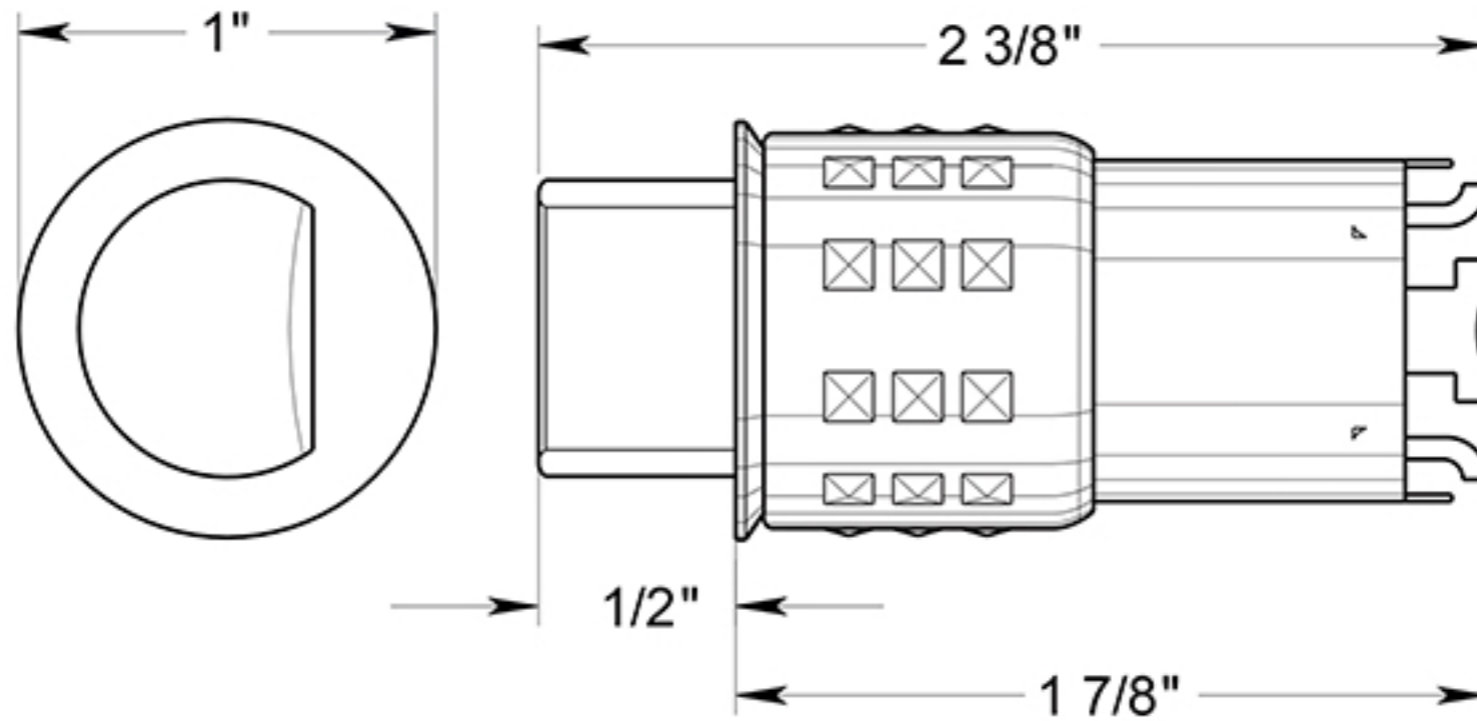

G2DLP238

LATCH 2-3/8" / DRIVE-IN / PASSAGE & PRIVACY / COMMERCIAL GRADE 2 / STAINLESS STEEL & ZINC

DRAWING NOT TO SCALE

NOTE: Deltana reserves the right to constantly improve its products and is not responsible for differences between the product in-hand and the specifications contained in this drawing. We do not recommend to pre-drill holes or pre-cut woods or metals based on the drawing information if the veracity of the specifications has not been proven by the live product.