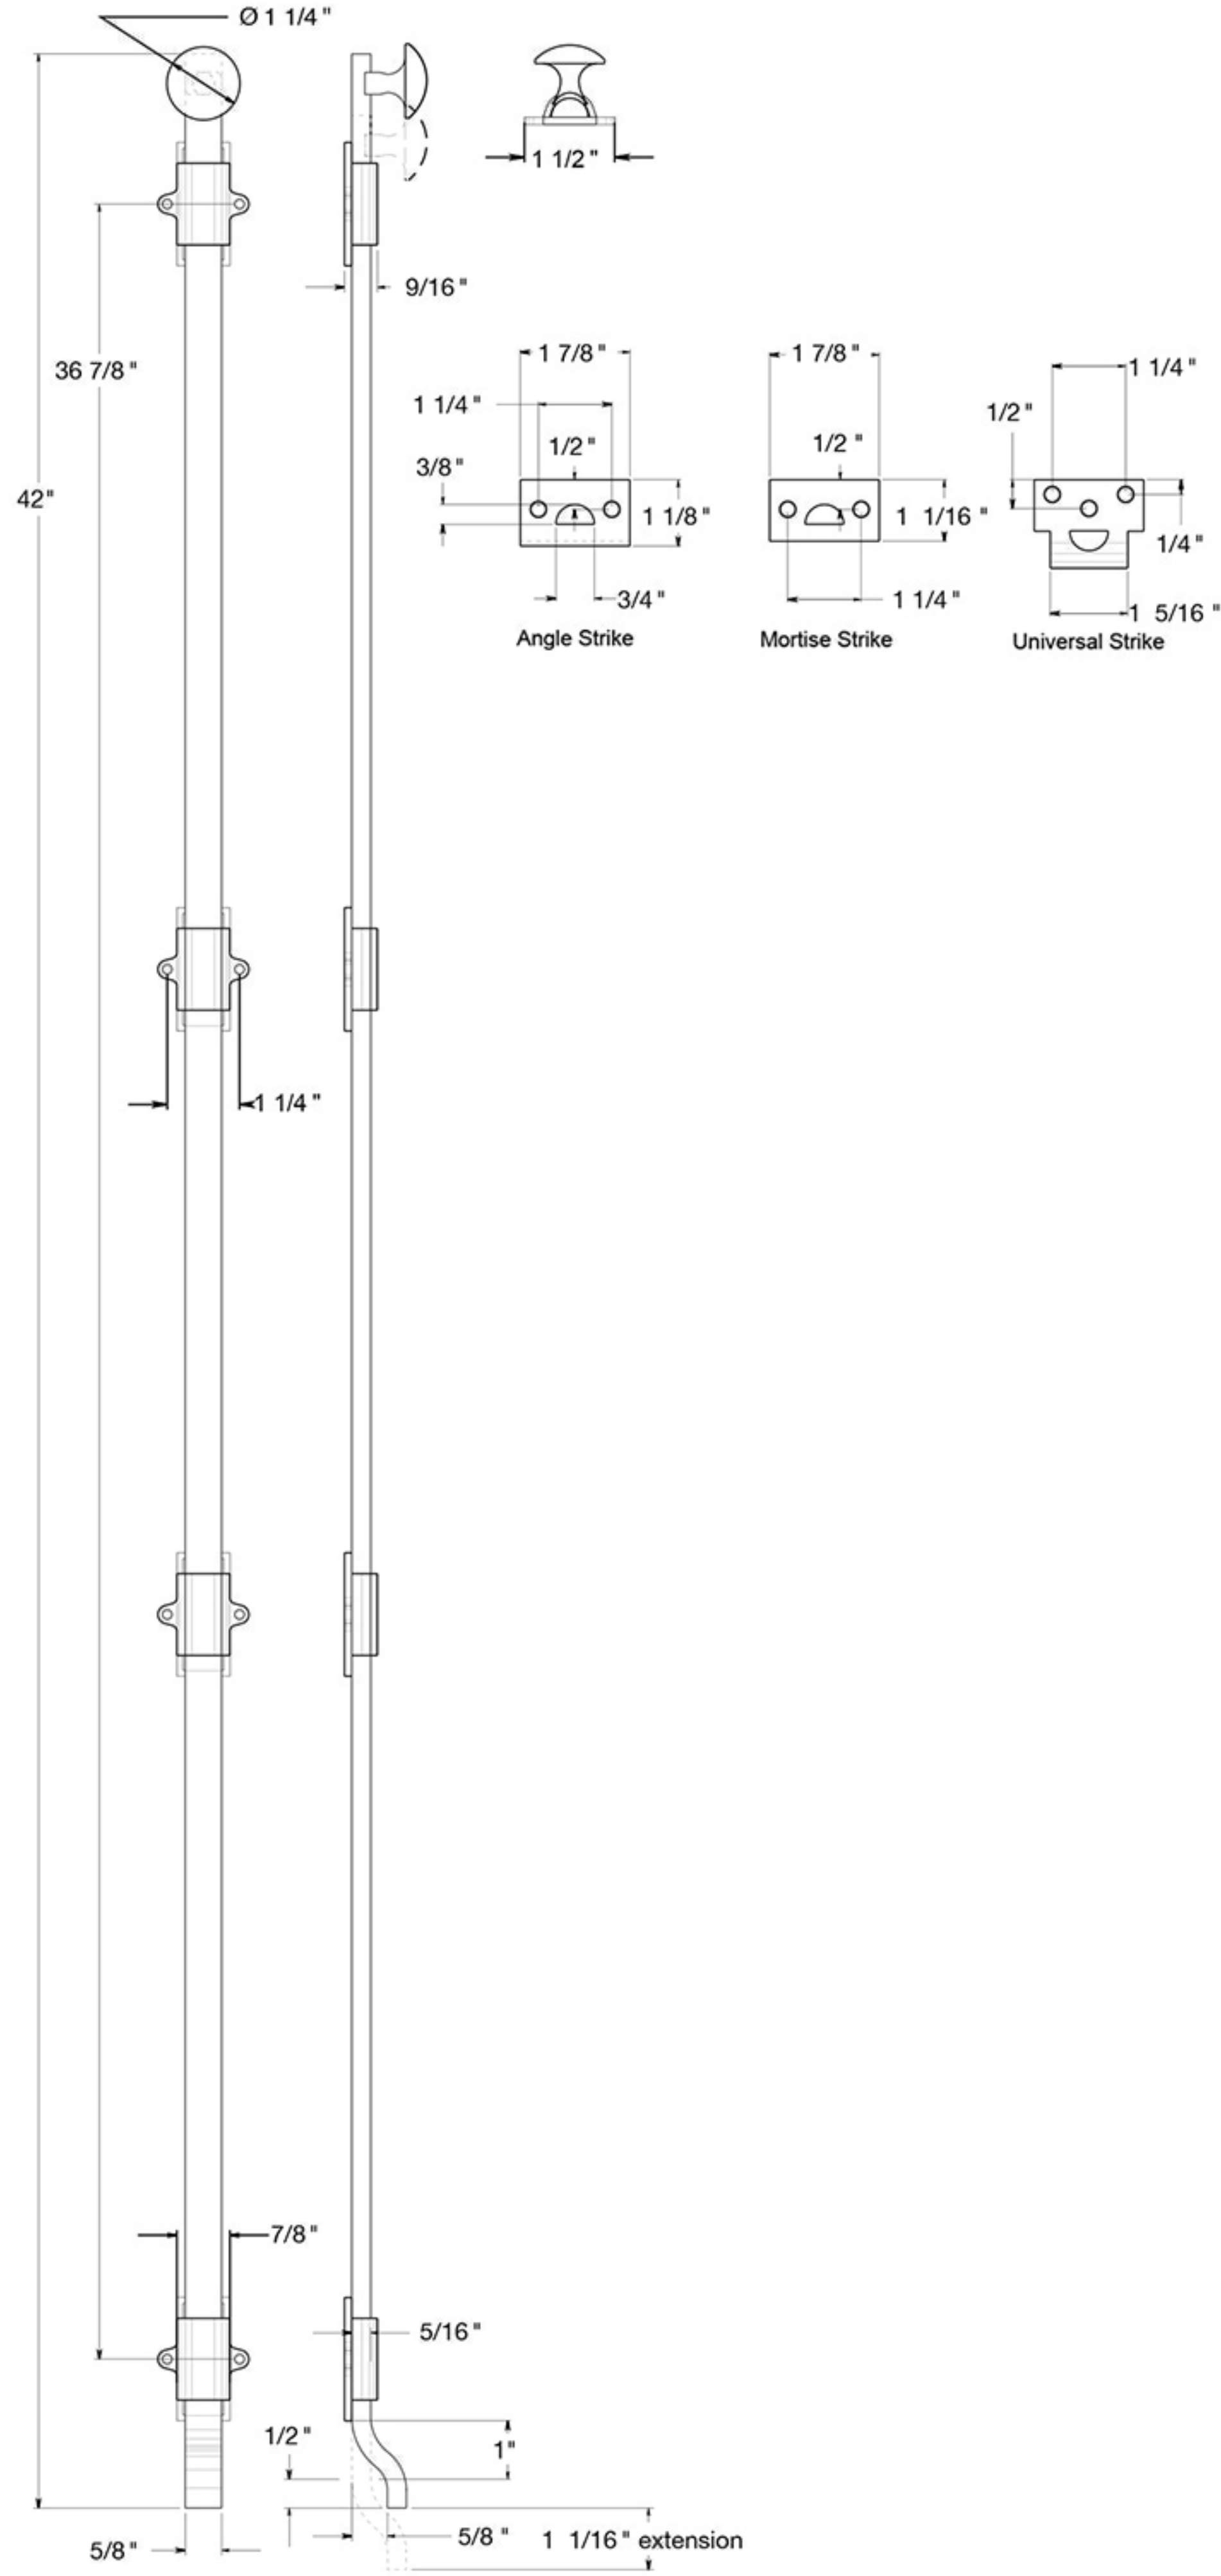

FPG42

42" OFF-SET SURFACE BOLT / HD / SOLID BRASS

DRAWING NOT TO SCALE

NOTE: Deltana reserves the right to constantly improve its products and is not responsible for differences between the product in-hand and the specifications contained in this drawing. We do not recommend to pre-drill holes or pre-cut woods or metals based on the drawing information if the veracity of the specifications has not been proven by the live product.