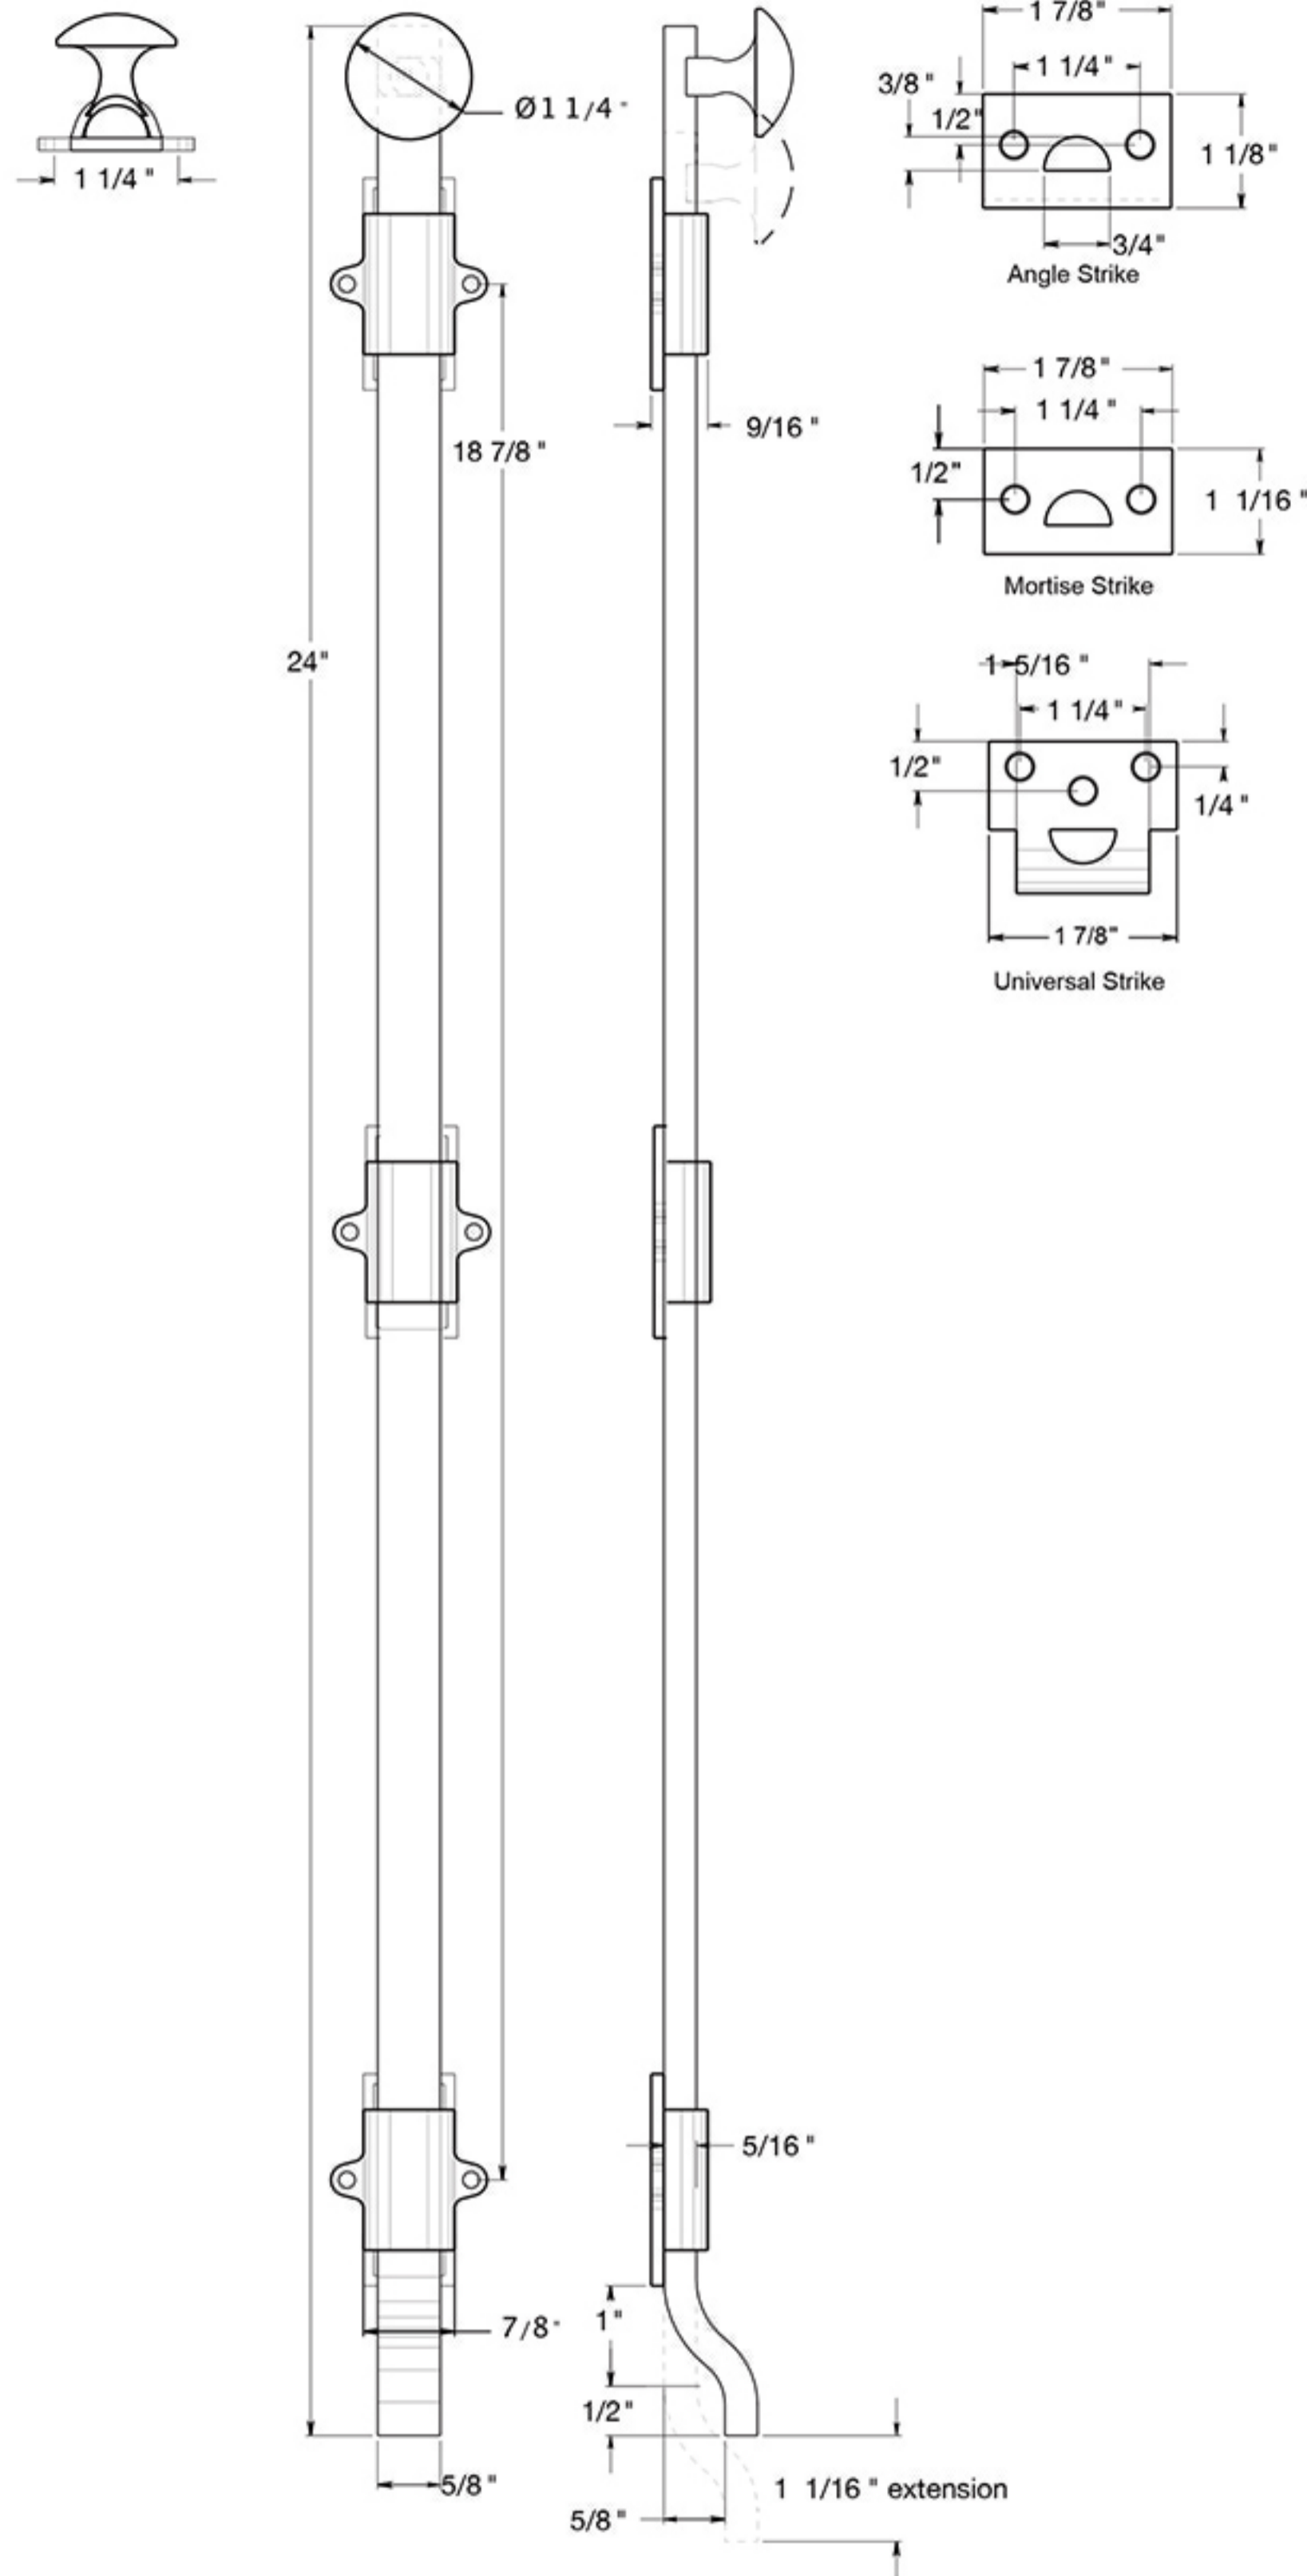

FPG24

24" OFF-SET SURFACE BOLT / HD / SOLID BRASS

DRAWING NOT TO SCALE

NOTE: Deltana reserves the right to constantly improve its products and is not responsible for differences between the product in-hand and the specifications contained in this drawing. We do not recommend to pre-drill holes or pre-cut woods or metals based on the drawing information if the veracity of the specifications has not been proven by the live product.