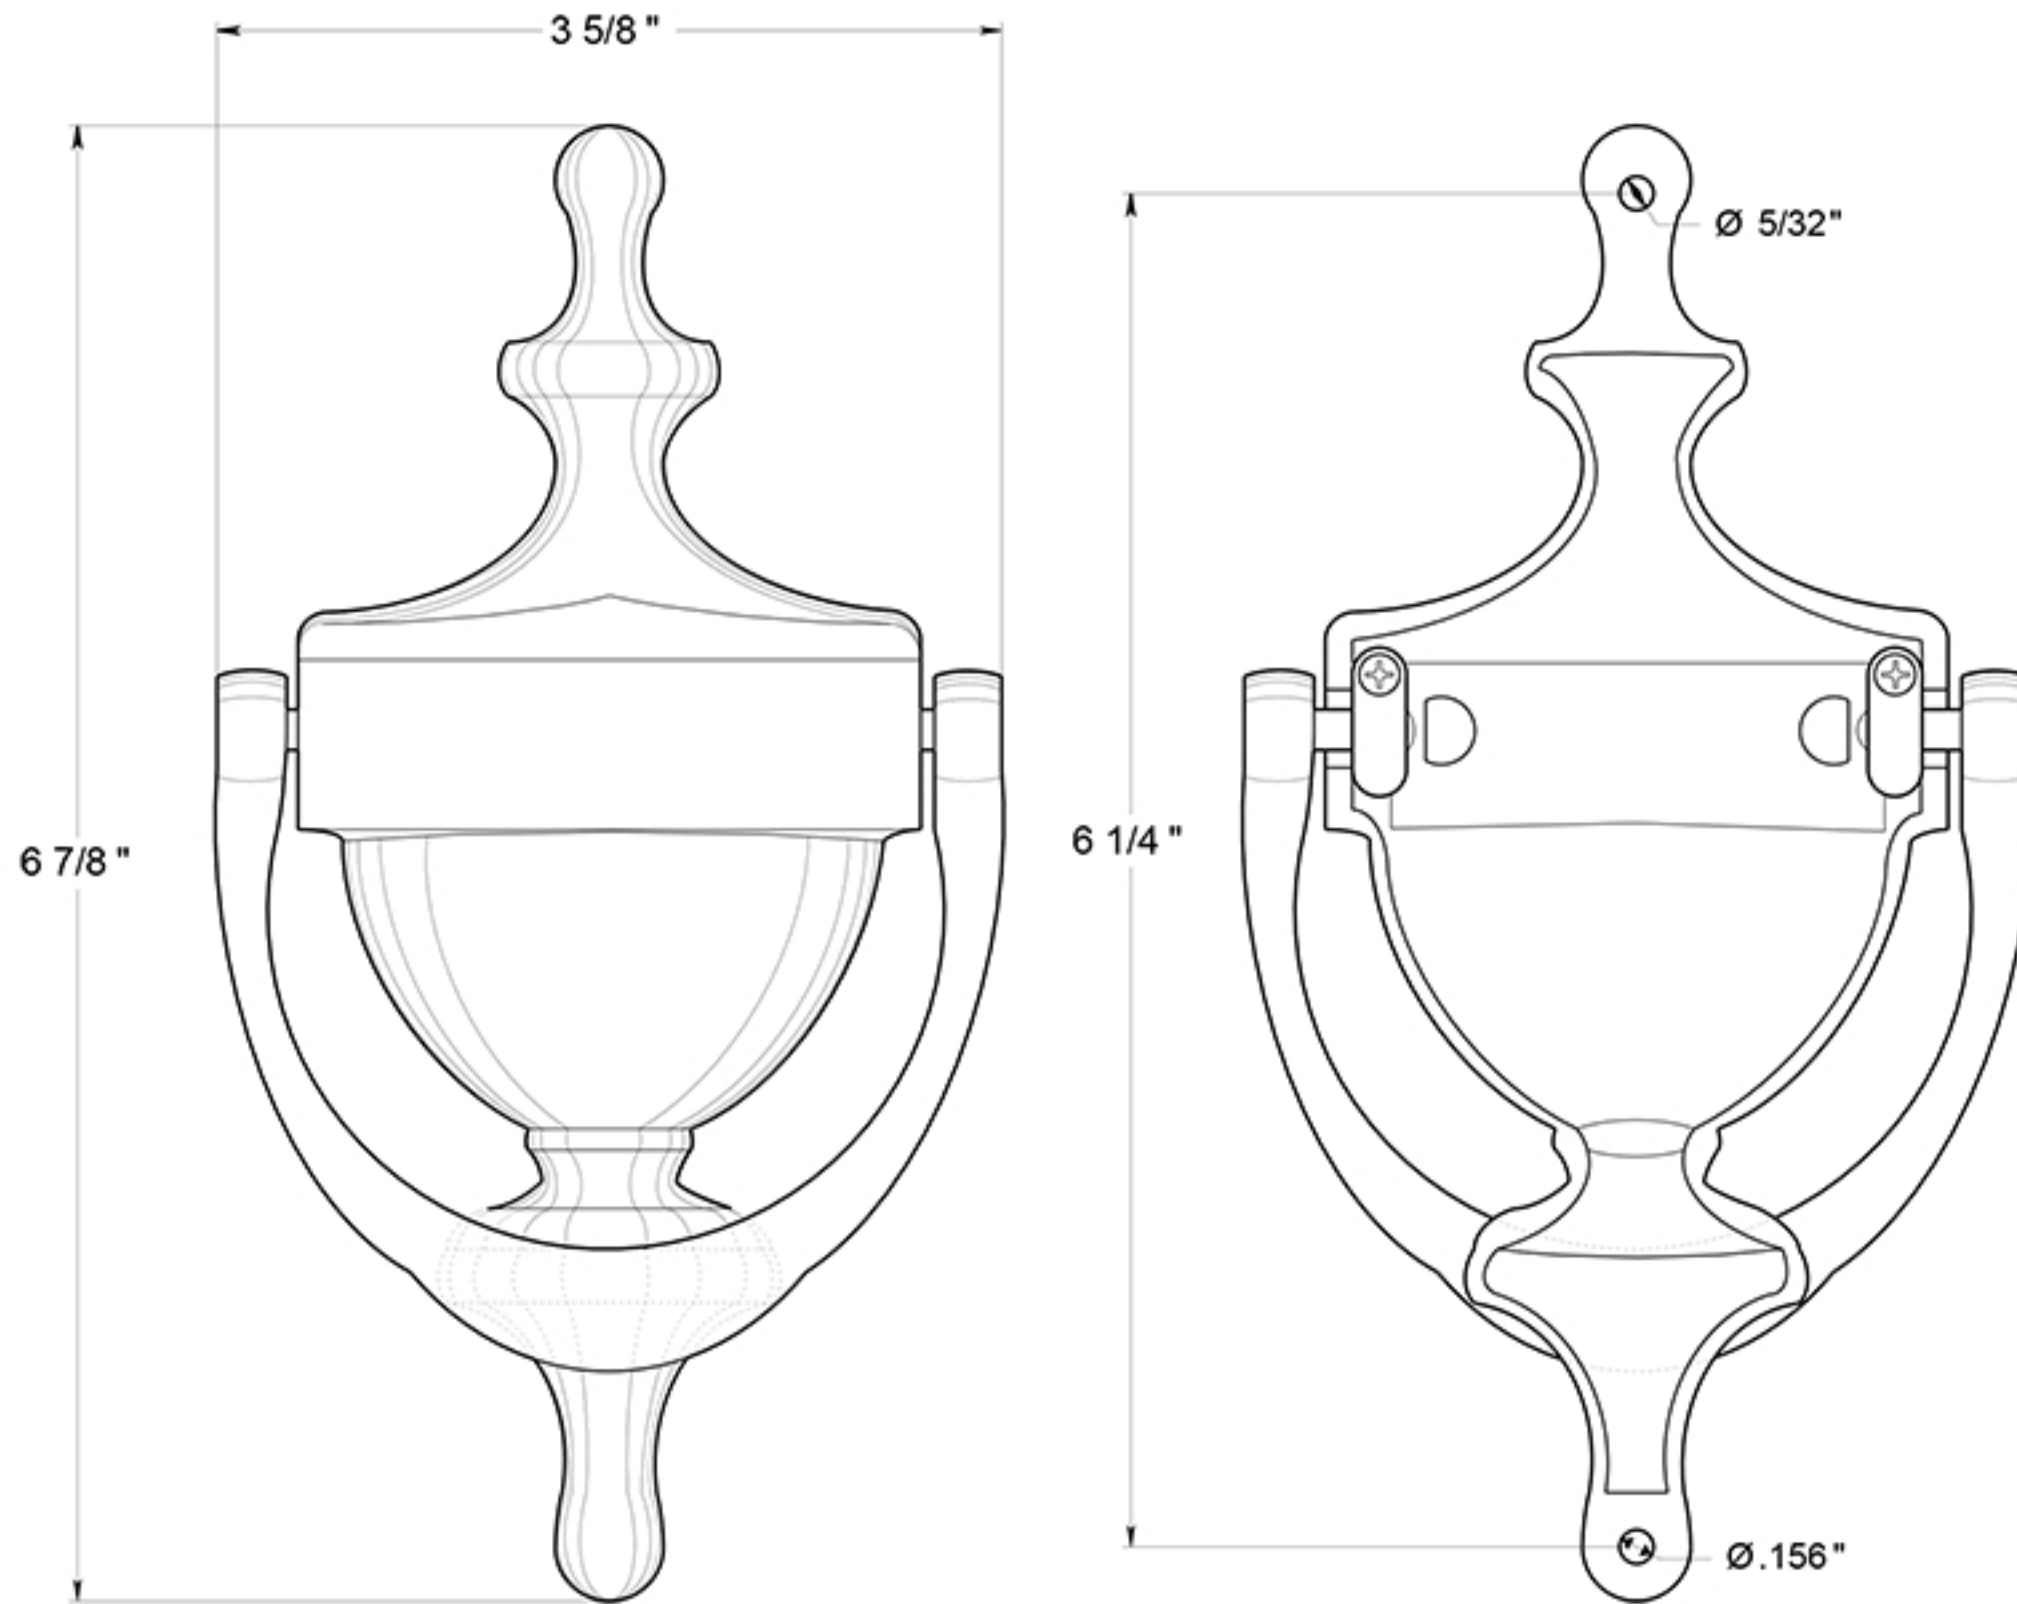

DK7356

DOOR KNOCKER / VICTORIAN / SOLID BRASS

DRAWING NOT TO SCALE

NOTE: Deltana reserves the right to constantly improve its products and is not responsible for differences between the product in-hand and the specifications contained in this drawing. We do not recommend to pre-drill holes or pre-cut woods or metals based on the drawing information if the veracity of the specifications has not been proven by the live product.