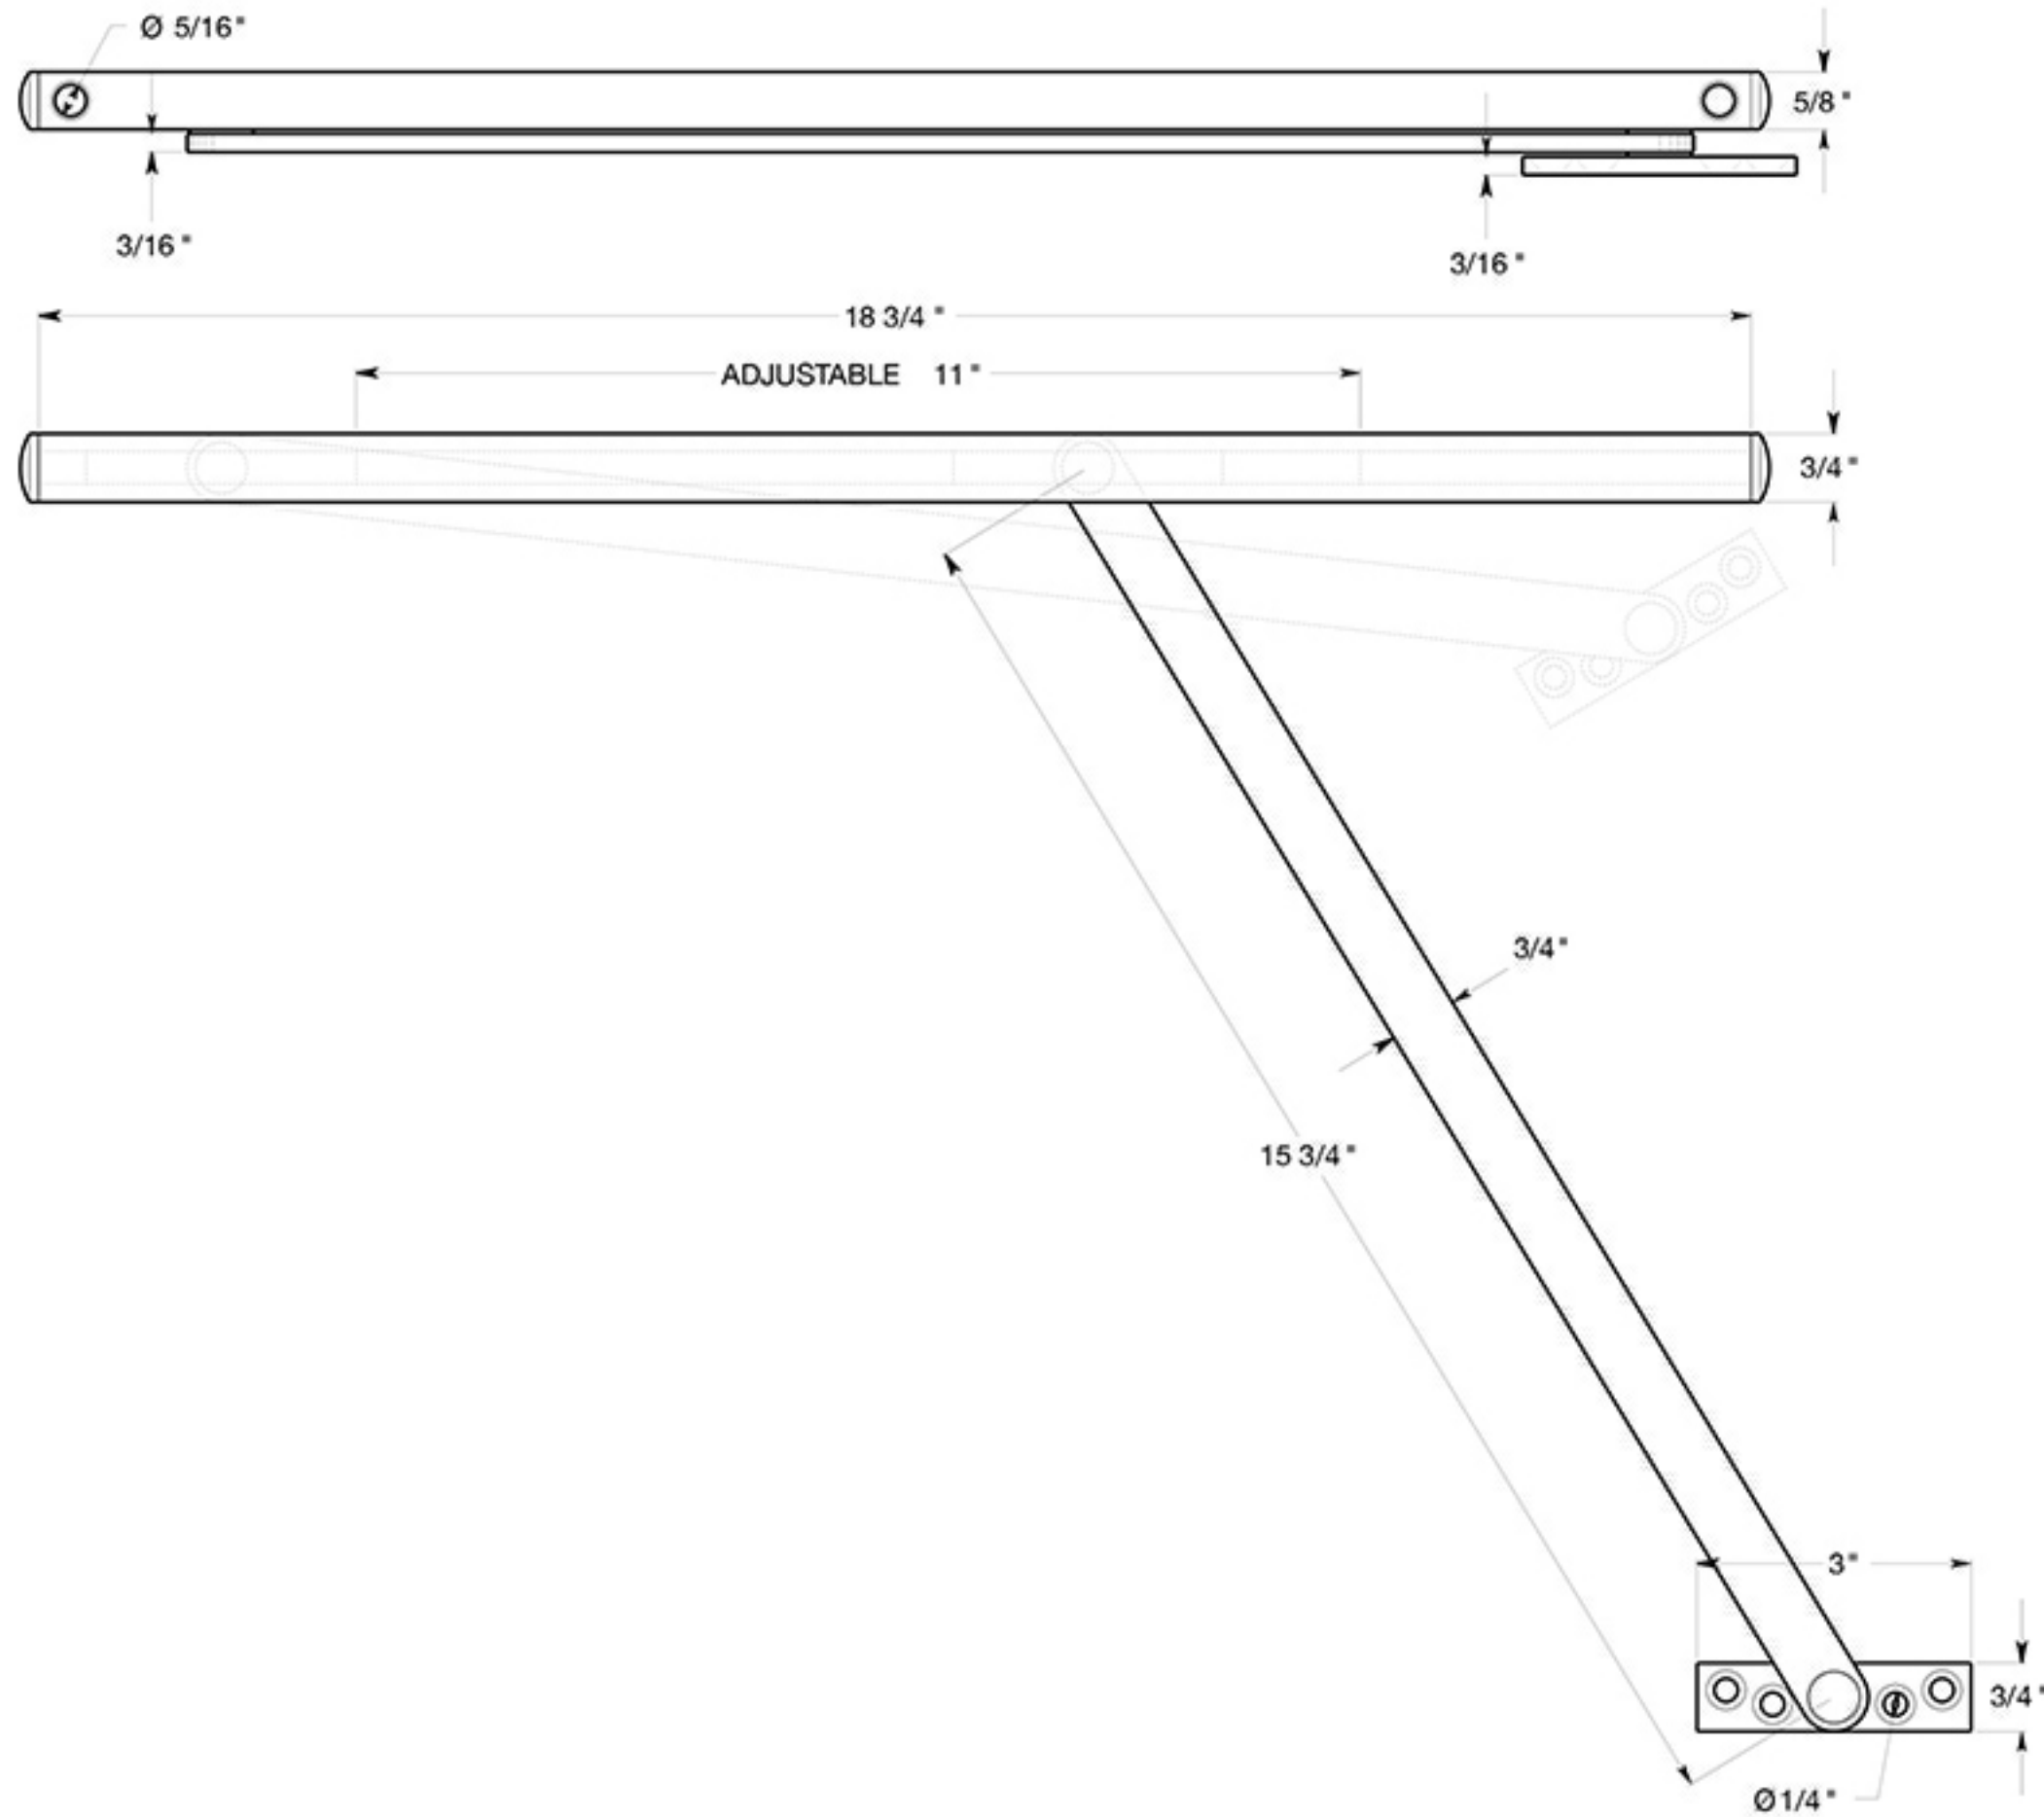

DCSM10

OVERHEAD DOOR HOLDER / ADJUSTABLE / SOLID BRASS

DRAWING NOT TO SCALE

NOTE: Deltana reserves the right to constantly improve its products and is not responsible for differences between the product in-hand and the specifications contained in this drawing. We do not recommend to pre-drill holes or pre-cut woods or metals based on the drawing information if the veracity of the specifications has not been proven by the live product.