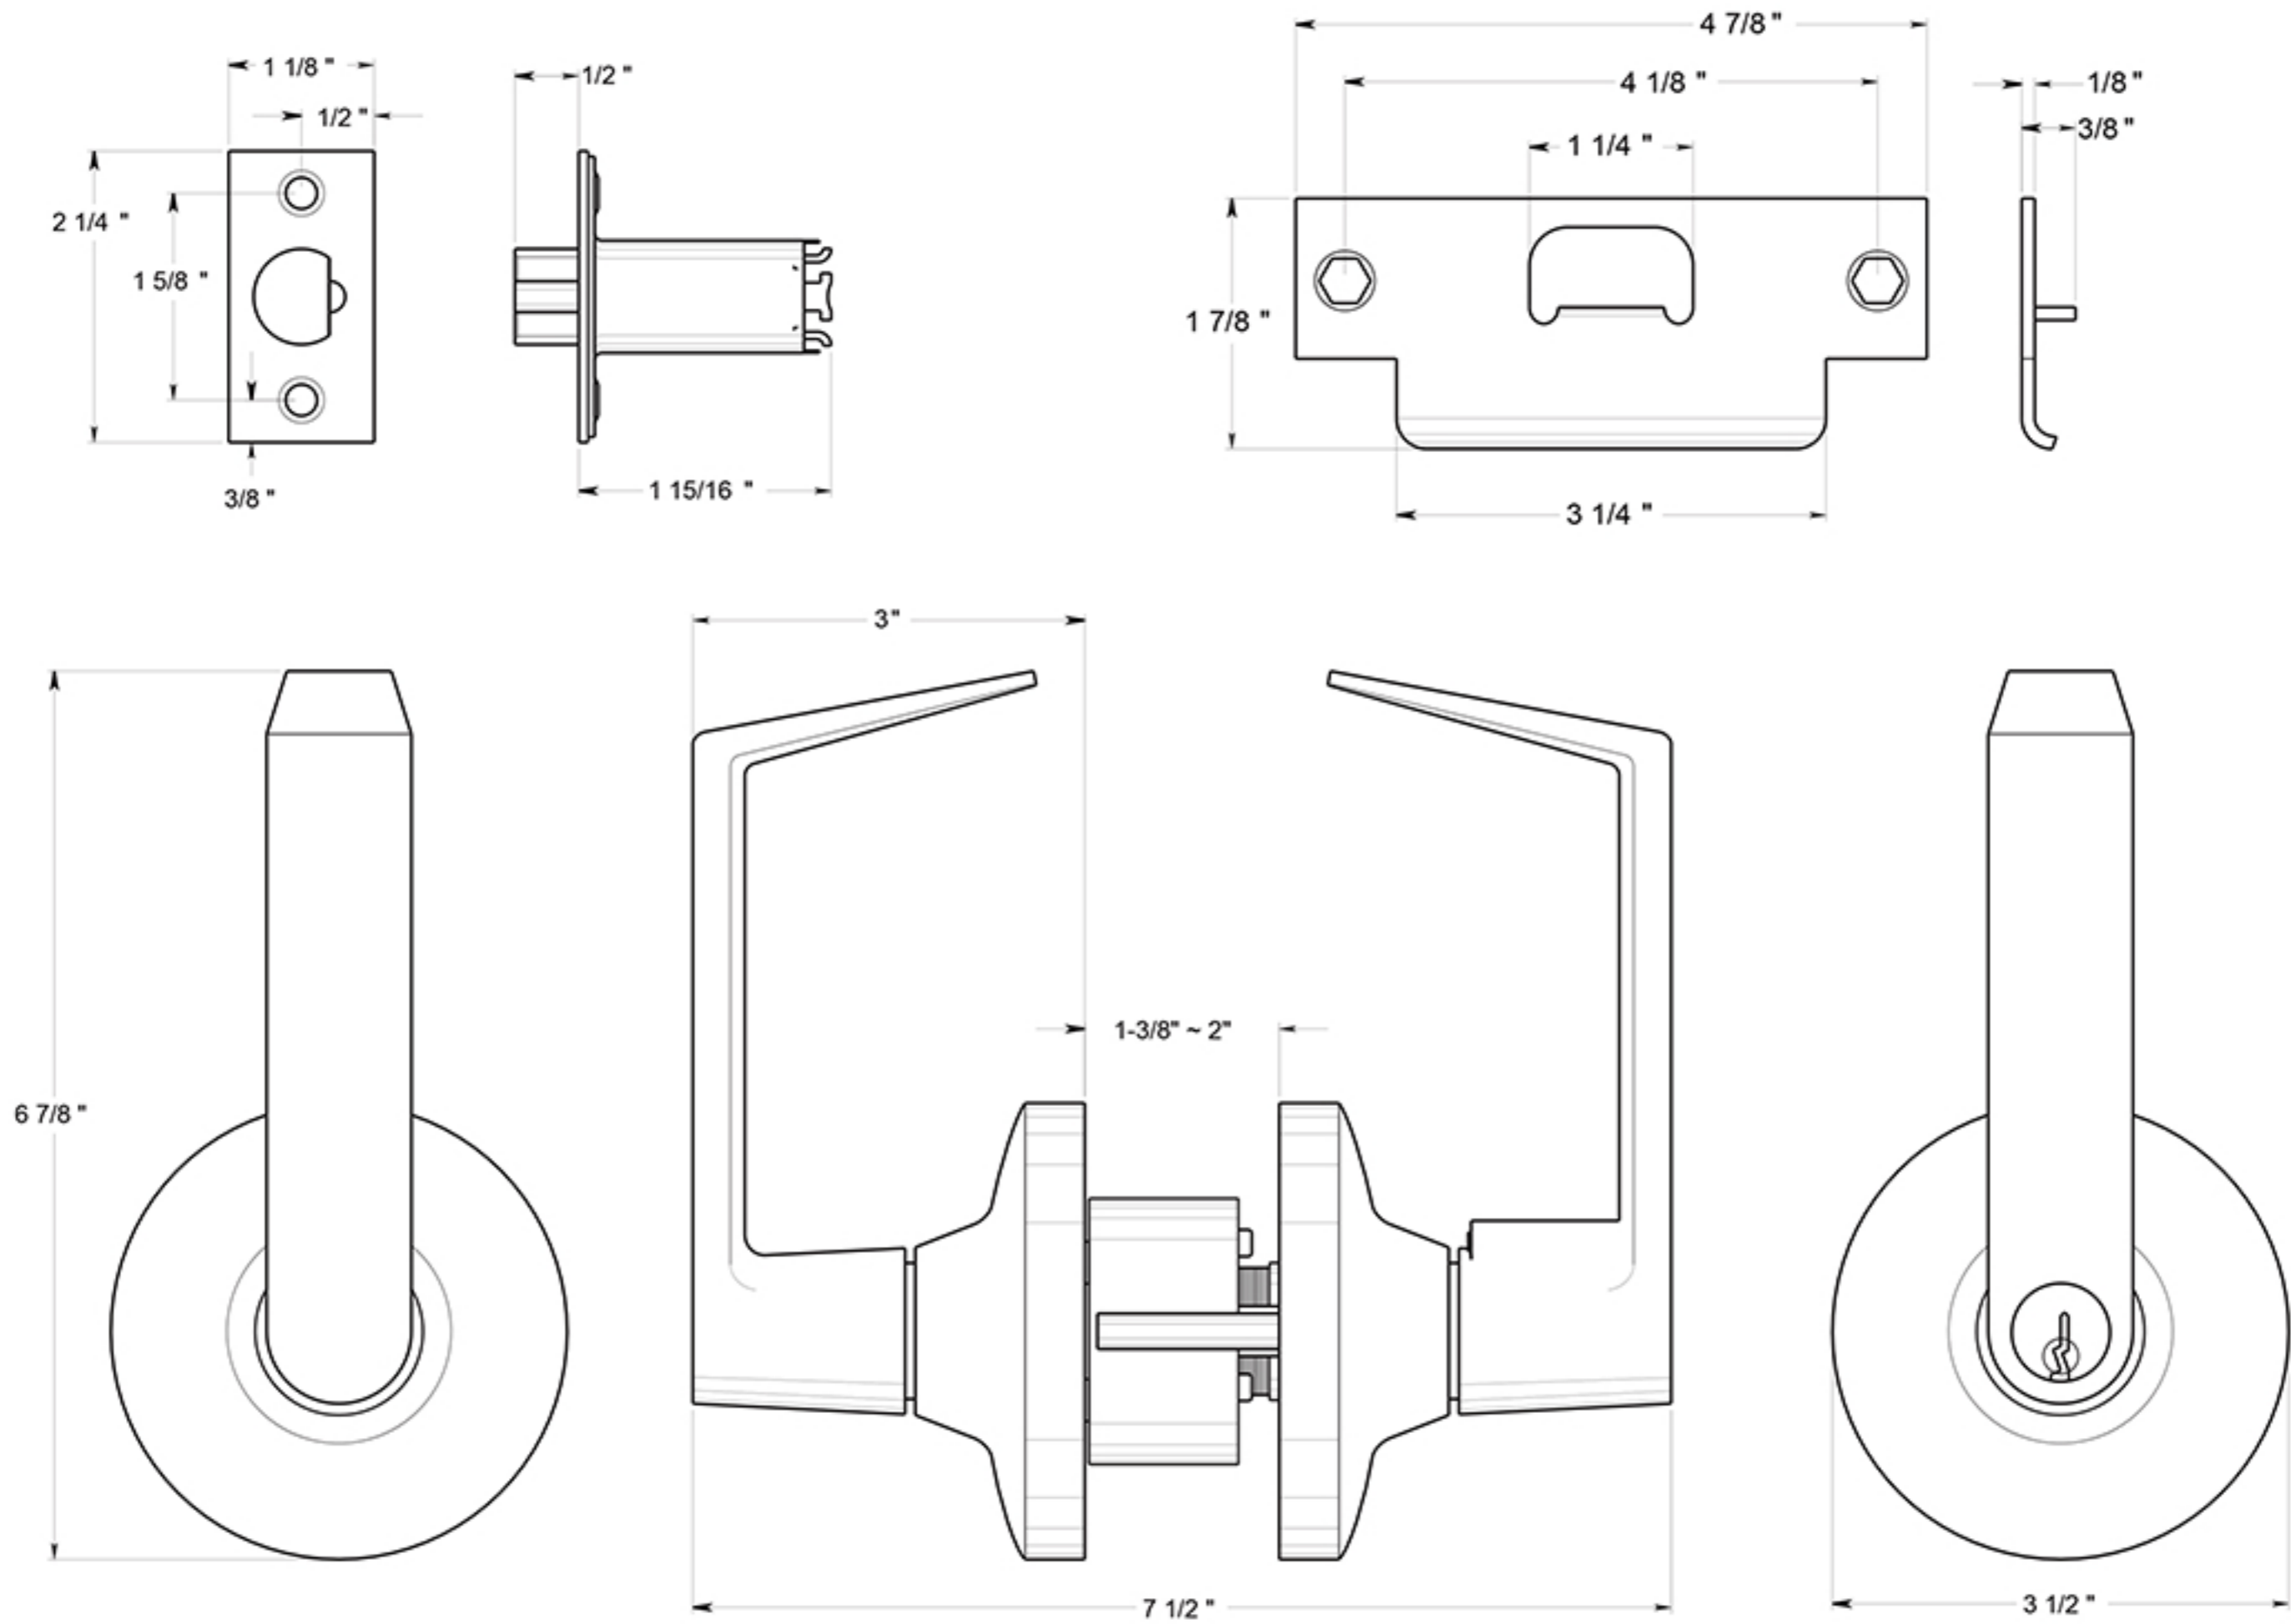

CL504FLC

CLARENDON LEVER / STORE ROOM / COMMERCIAL GRADE 1 / STEEL & ZINC

DRAWING NOT TO SCALE

NOTE: Deltana reserves the right to constantly improve its products and is not responsible for differences between the product in-hand and the specifications contained in this drawing. We do not recommend to pre-drill holes or pre-cut woods or metals based on the drawing information if the veracity of the specifications has not been proven by the live product.