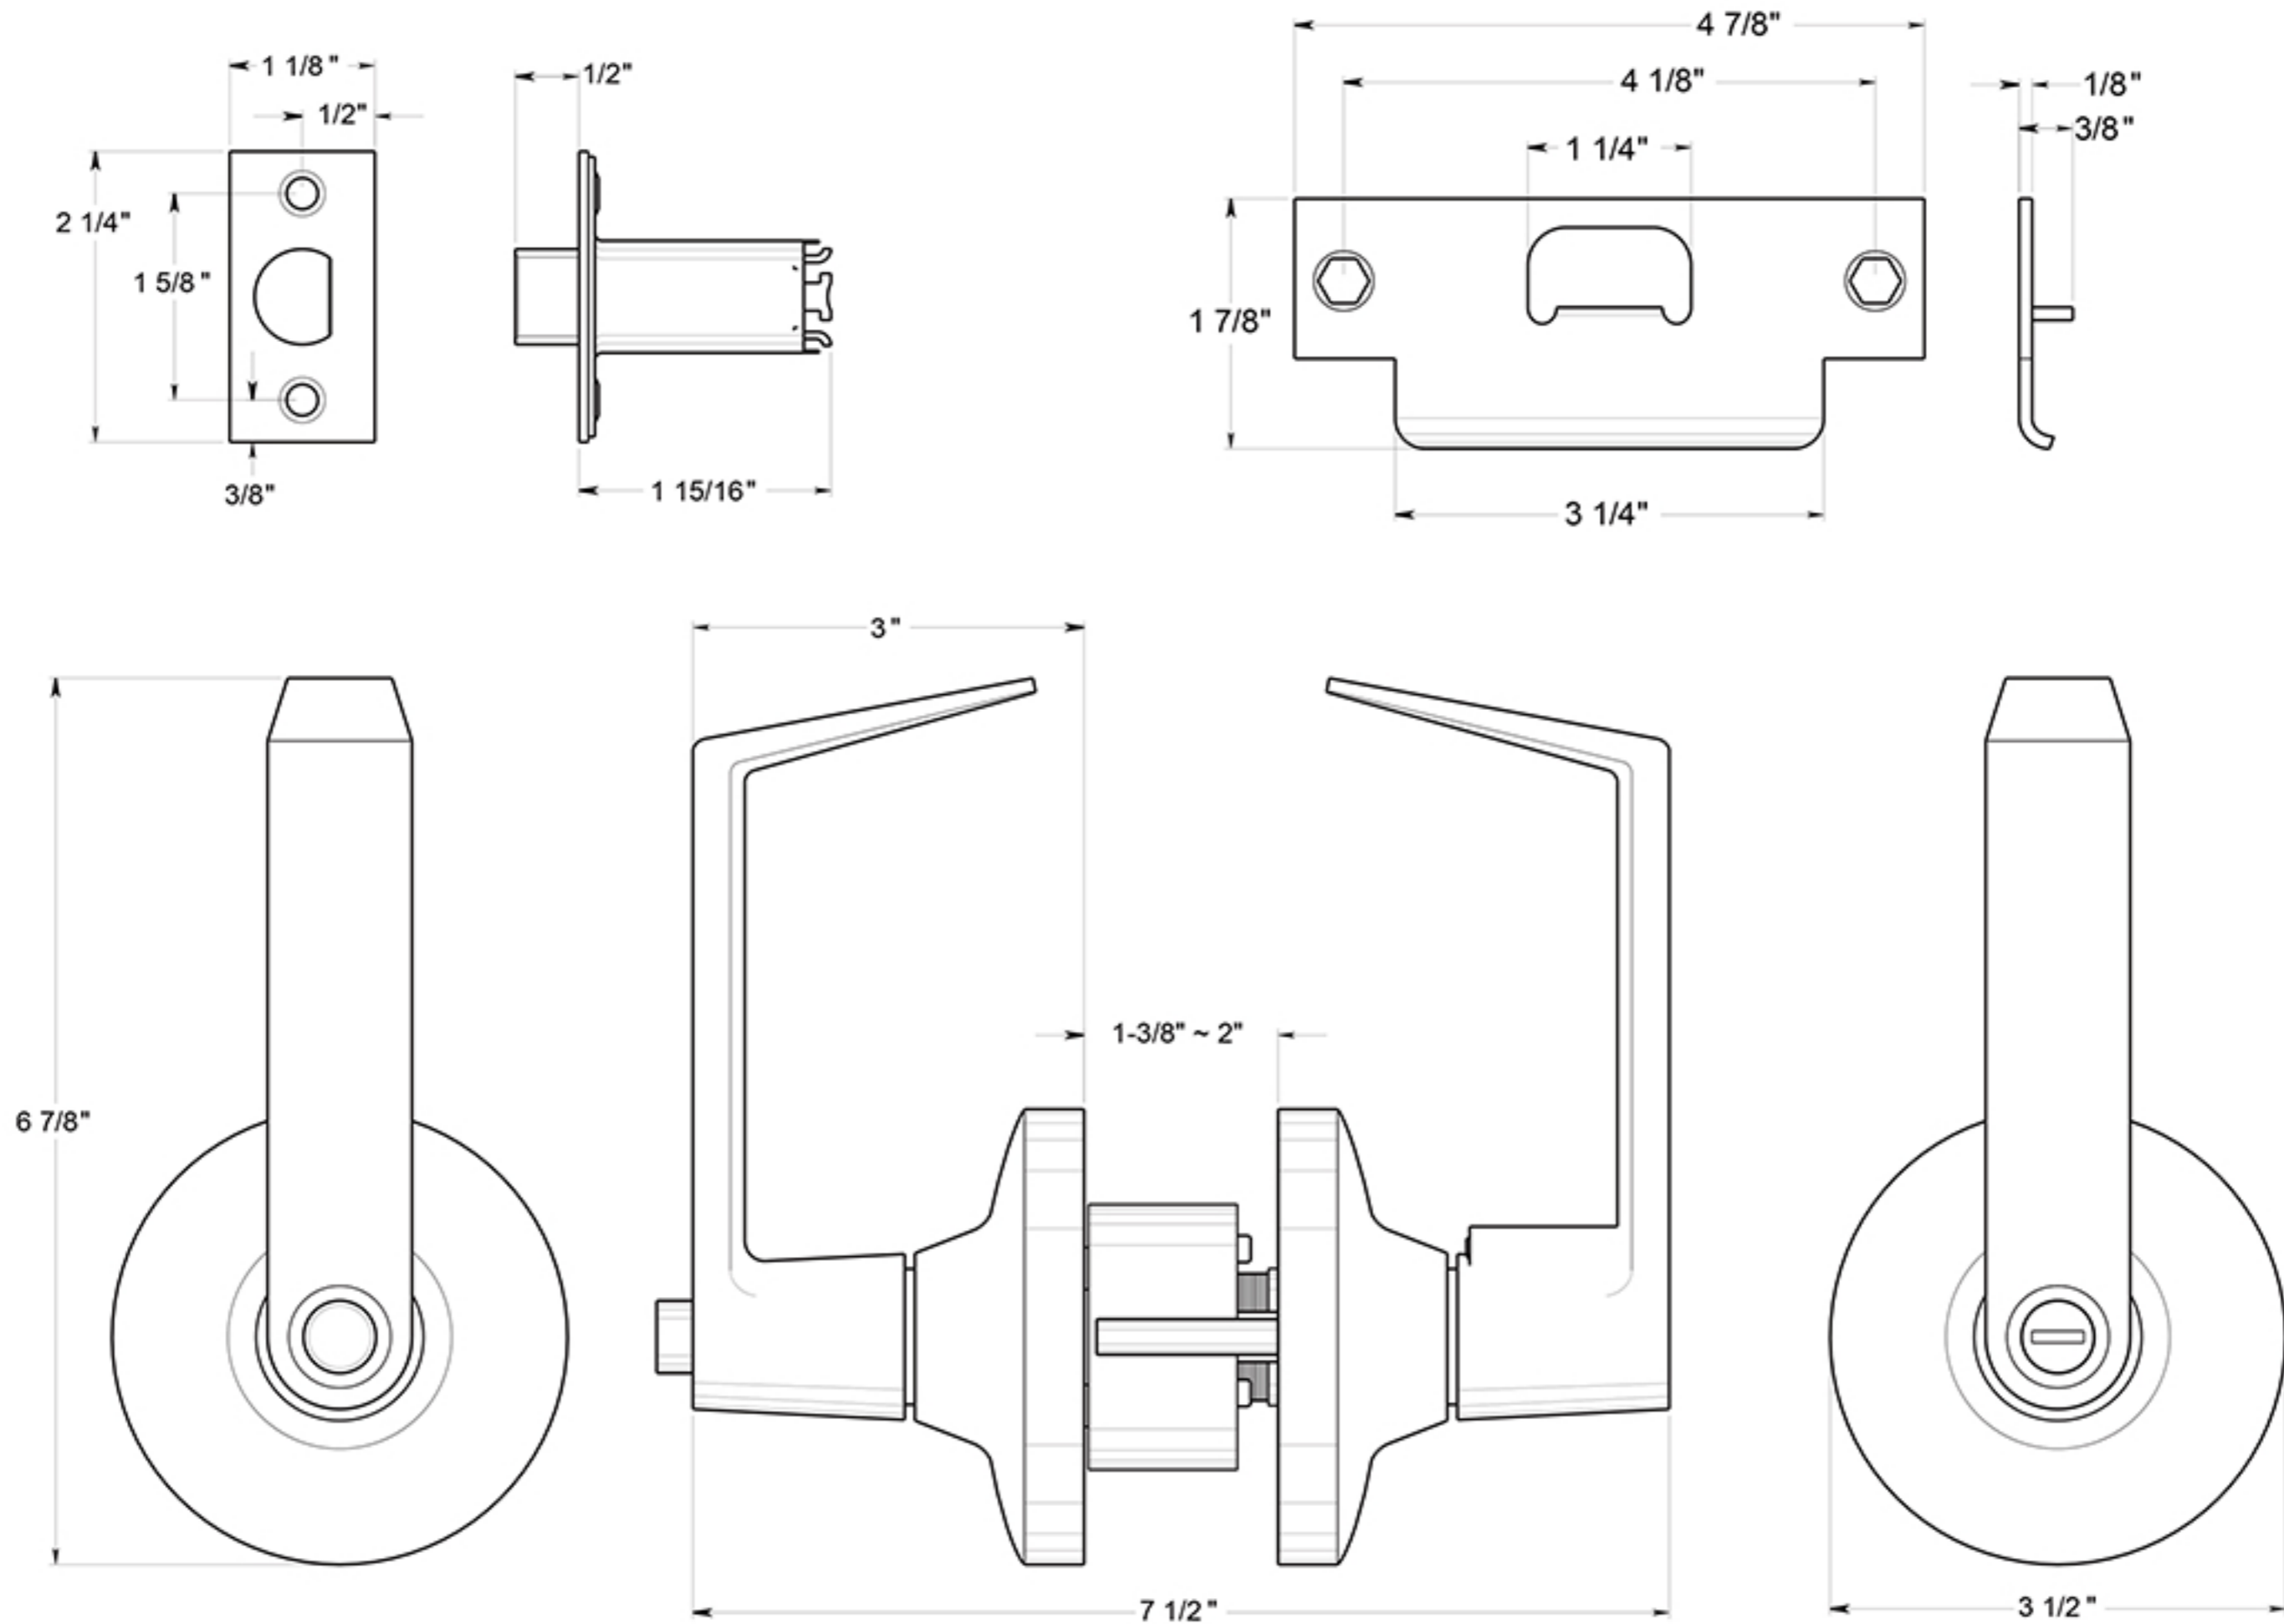

CL502FLC

CLARENDON LEVER / PRIVACY / COMMERCIAL GRADE 1 / STEEL & ZINC

DRAWING NOT TO SCALE

NOTE: Deltana reserves the right to constantly improve its products and is not responsible for differences between the product in-hand and the specifications contained in this drawing. We do not recommend to pre-drill holes or pre-cut woods or metals based on the drawing information if the veracity of the specifications has not been proven by the live product.